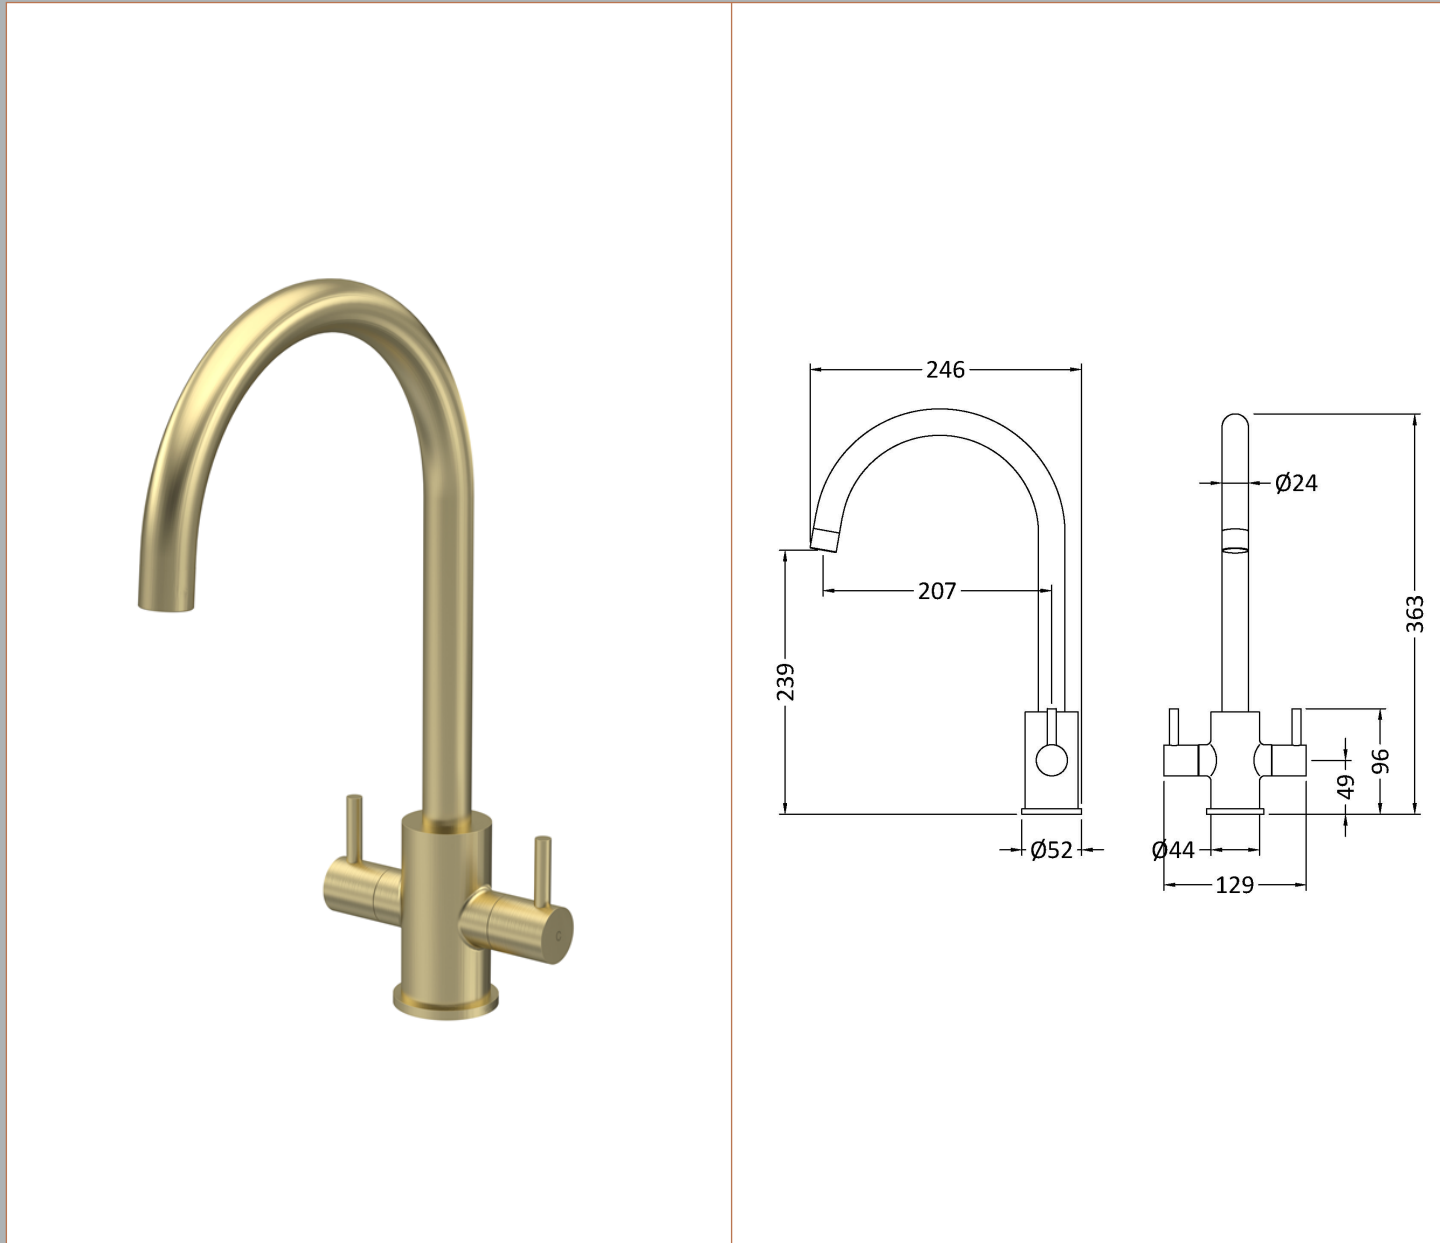

**Sales Code:** KLA805DL

**Description:** Lachen Mono Dual Lever Brushed Brass

**Product Dimensions**

Height (mm):	363
Width (mm):	129
Depth (mm):	246
Length (mm):	
Nett Weight (kg):	0.52

**Packaging Dimensions**

Height (mm):	75
Width (mm):	320
Depth (mm):	410
Gross Weight (kg):	1.02

**Packaging Data**

Box Colour:	Brown Cardboard Box
Box Qty:	1
Label Size:	100 x 50
Label Colour:	White Label
Label Qty:	1

**Outer Box Dimensions (If Applicable)**

Height (mm):	395
Width (mm):	335
Depth (mm):	370
Length (mm):	
Gross Weight (kg):	6
Barcode:	5056678400784

**Product Details**

Country of Origin:	China
Fitting Instruction:	No
Product Material:	Brass
Control Type:	Manual
Waste Included:	Waste Not Included
Waste Type:	Not Applicable
WRAS Approval: No	Approval No: N/A
Valve/Cartridge Type:	1/4 Turn Ceramic Disc
Colour/Finish:	Brushed Brass
Mount Type:	Deck
Operating Pressure (bar):	0.5
Flow Rates: (Litres Per Min)	0.1 bar: 4.1    0.5 bar: 7    1 bar: 9.5    2 bar: 13    3 bar: 15.9
Pipe Size:	15 mm
Pipe Centres:	N/A