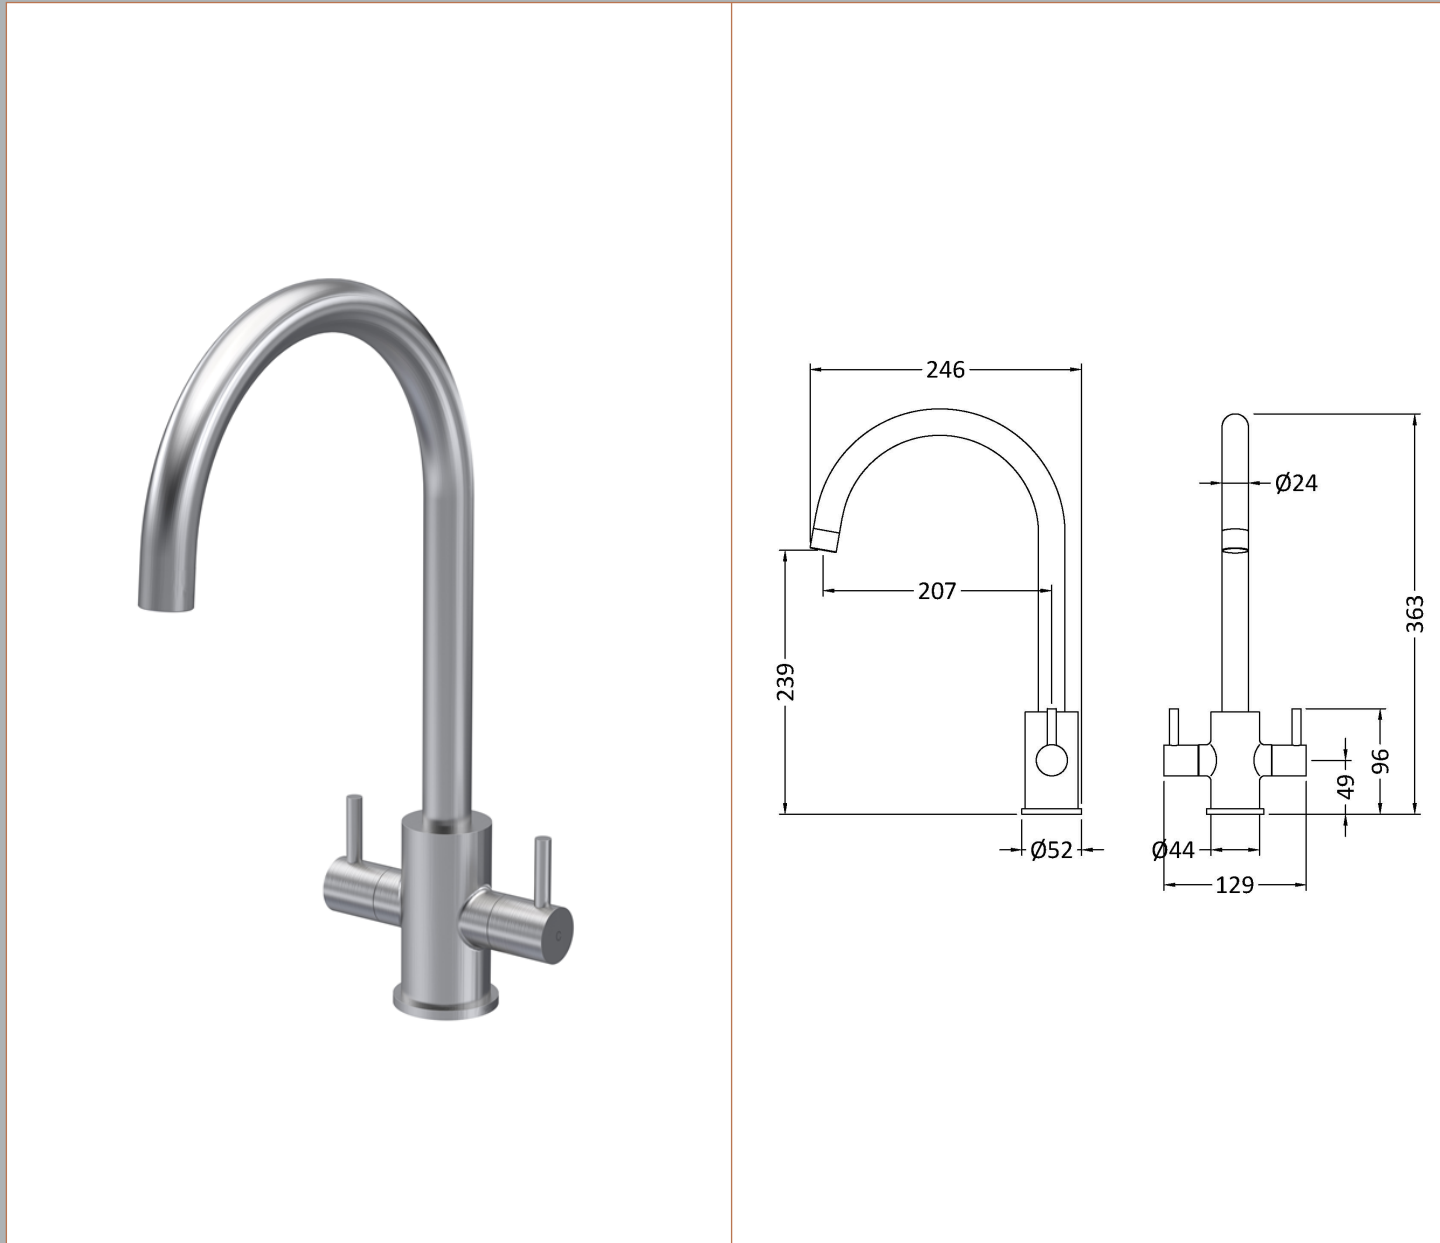

Sales Code: KLA605DL

Description: Lachen Mono Dual Lever Brushed Nickel

Product Dimensions

Height (mm):	363
Width (mm):	129
Depth (mm):	246
Length (mm):	
Nett Weight (kg):	0.52

Packaging Dimensions

Height (mm):	75
Width (mm):	320
Depth (mm):	410
Gross Weight (kg):	1.02

Packaging Data

Box Colour:	Brown Cardboard Box
Box Qty:	1
Label Size:	100 x 50
Label Colour:	White Label
Label Qty:	1

Outer Box Dimensions (If Applicable)

Height (mm):	395
Width (mm):	335
Depth (mm):	370
Length (mm):	
Gross Weight (kg):	6
Barcode:	5056678400791

Product Details

Country of Origin:	China
Fitting Instruction:	No
Product Material:	Brass
Control Type:	Manual
Waste Included:	Waste Not Included
Waste Type:	Not Applicable
WRAS Approval: No	Approval No: N/A
Valve/Cartridge Type:	1/4 Turn Ceramic Disc
Colour/Finish:	Brushed Nickel
Mount Type:	Deck
Operating Pressure (bar):	0.5
Flow Rates: (Litres Per Min)	0.1 bar: 4.1 0.5 bar: 7 1 bar: 9.5 2 bar: 13 3 bar: 15.9
Pipe Size:	15 mm
Pipe Centres:	N/A