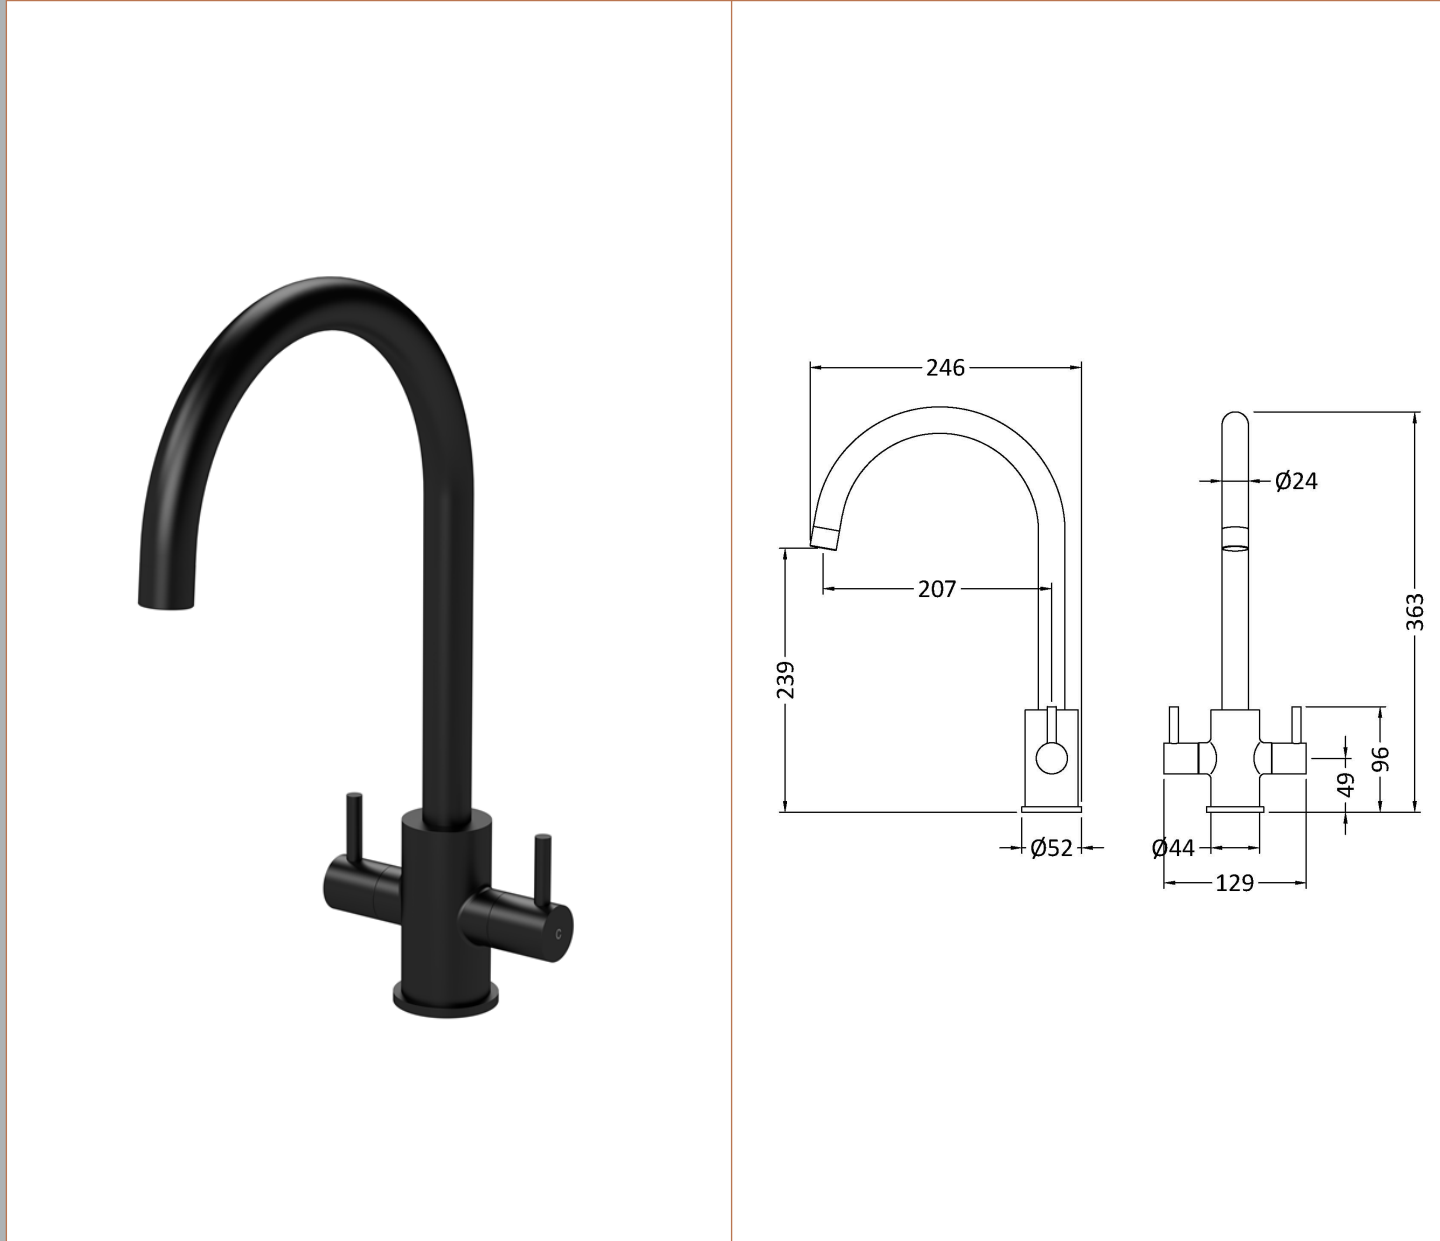

Sales Code: KLA405DL

Description: Lachen Mono Dual Lever Matt Black

Product Dimensions

| | |
|-------------------|------|
| Height (mm): | 363 |
| Width (mm): | 129 |
| Depth (mm): | 246 |
| Length (mm): | |
| Nett Weight (kg): | 0.52 |

Packaging Dimensions

| | |
|--------------------|------|
| Height (mm): | 75 |
| Width (mm): | 320 |
| Depth (mm): | 410 |
| Gross Weight (kg): | 1.02 |

Packaging Data

| | |
|---------------|---------------------|
| Box Colour: | Brown Cardboard Box |
| Box Qty: | 1 |
| Label Size: | 100 x 50 |
| Label Colour: | White Label |
| Label Qty: | 1 |

Outer Box Dimensions (If Applicable)

| | |
|--------------------|---------------|
| Height (mm): | 395 |
| Width (mm): | 335 |
| Depth (mm): | 370 |
| Length (mm): | |
| Gross Weight (kg): | 6 |
| Barcode: | 5056678400807 |

Product Details

| | |
|------------------------------|--|
| Country of Origin: | China |
| Fitting Instruction: | No |
| Product Material: | Brass |
| Control Type: | Manual |
| Waste Included: | Waste Not Included |
| Waste Type: | Not Applicable |
| WRAS Approval: No | Approval No: N/A |
| Valve/Cartridge Type: | 1/4 Turn Ceramic Disc |
| Colour/Finish: | Matt Black |
| Mount Type: | Deck |
| Operating Pressure (bar): | 0.5 |
| Flow Rates: (Litres Per Min) | 0.1 bar: 4.1 0.5 bar: 7 1 bar: 9.5 2 bar: 13 3 bar: 15.9 |
| Pipe Size: | 15 mm |
| Pipe Centres: | N/A |