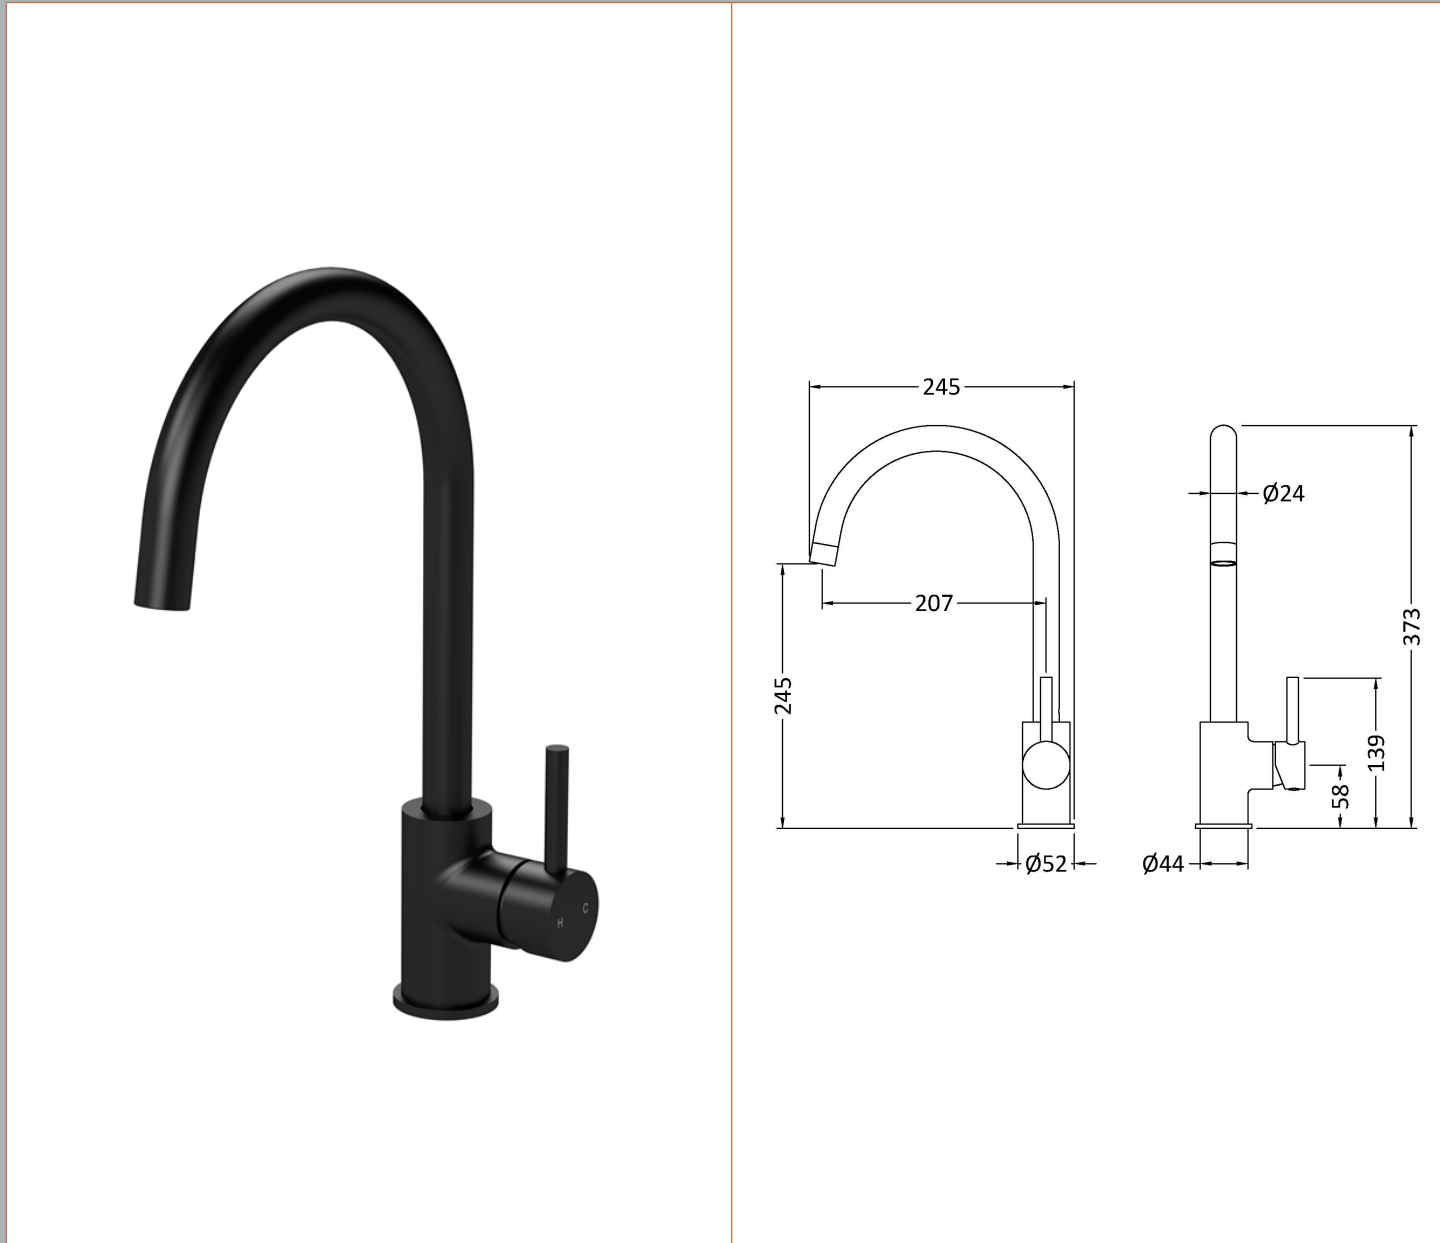

Sales Code: KLA405SL

Description: Lachen Mono Single Lever Matt Black

**Product Dimensions**

Height (mm):	373
Width (mm):	90
Depth (mm):	245
Length (mm):	
Nett Weight (kg):	0.55

**Packaging Dimensions**

Height (mm):	75
Width (mm):	320
Depth (mm):	410
Gross Weight (kg):	1.05

**Packaging Data**

Box Colour:	Brown Cardboard Box
Box Qty:	1
Label Size:	100 x 50
Label Colour:	White Label
Label Qty:	1

**Outer Box Dimensions (If Applicable)**

Height (mm):	395
Width (mm):	335
Depth (mm):	370
Length (mm):	
Gross Weight (kg):	5
Barcode:	5056678400852

**Product Details**

Country of Origin:	China
Fitting Instruction:	No
Product Material:	Brass
Control Type:	Manual
Waste Included:	Waste Not Included
Waste Type:	Not Applicable
WRAS Approval: No	Approval No: N/A
Valve/Cartridge Type:	1/4 Turn Ceramic Disc
Colour/Finish:	Matt Black
Mount Type:	Deck
Operating Pressure (bar):	0.5
Flow Rates: (Litres Per Min)	0.1 bar: 3.4   0.5 bar: 5.9   1 bar: 8.2   2 bar: 11.4   3 bar: 13.8
Pipe Size:	15 mm
Pipe Centres:	N/A