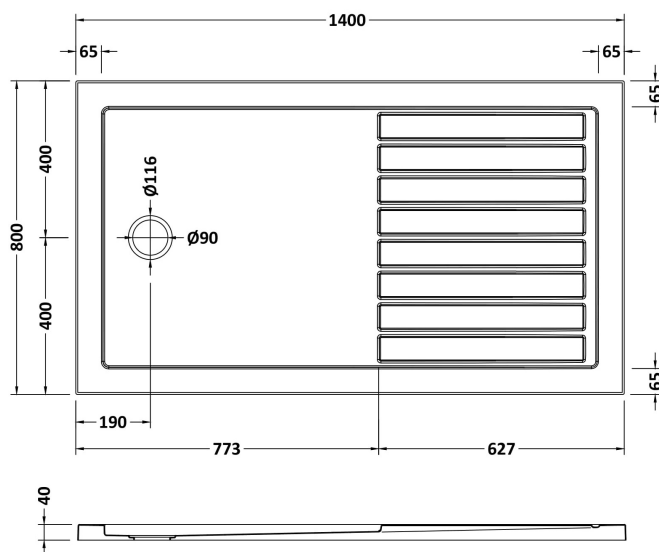

### Product Dimensions

Length (mm):	1400
Width (mm):	800
Height (mm):	40
Nett Weight (kg):	44,5

### Packaging Dimensions

Length (mm):	1440
Width (mm):	840
Height (mm):	80
Gross Weight (kg):	44,8

### Packaging Data

Box Colour:	Shrinkwrap & Polystyrene
Box Qty:	1
Label Size:	100 x 50
Label Colour:	White Label
Label Qty:	2

### Outer Box Dimensions (If Applicable)

Length (mm):	
Width (mm):	
Height (mm):	
Gross Weight (kg):	
Barcode:	5056211855392