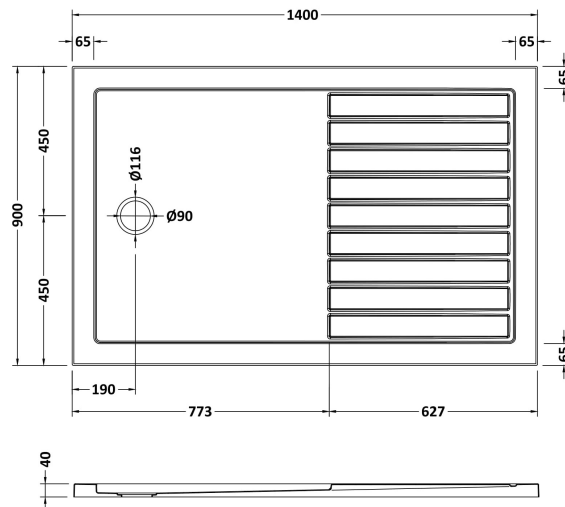

Sales Code: TR711490

Description: Walk In Tray 1400 X 900

Product Dimensions

Length (mm):	1400
Width (mm):	900
Height (mm):	40
Nett Weight (kg):	51.8

Packaging Dimensions

Length (mm):	1440
Width (mm):	940
Height (mm):	85
Gross Weight (kg):	52.1

Packaging Data

Box Colour:	Shrinkwrap & Polystyrene
Box Qty:	1
Label Size:	100 x 50
Label Colour:	White Label
Label Qty:	2

Outer Box Dimensions (If Applicable)

Length (mm):	
Width (mm):	
Height (mm):	
Gross Weight (kg):	
Barcode:	5056211850908

Product Details

Country of Origin:	United Kingdom
Fitting Instruction:	No
CE & UKCA:	Yes
Colour/Finish:	Slate Grey
Product Material:	Acrylic Capped ABS Caco3 & Pu
Material Colour Reference:	Slate Grey
Radius:	0
Waste Required (mm):	90
Compatible with Leg Kit:	Not Applicable