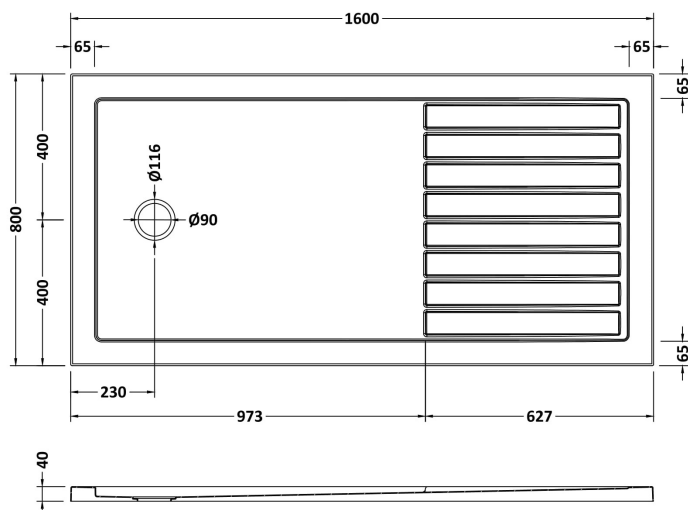

Sales Code: TR711680

Description: Walk In Tray 1600 X 800

Product Dimensions

Length (mm):	1600
Width (mm):	800
Height (mm):	40
Nett Weight (kg):	54.1

Packaging Dimensions

Length (mm):	1640
Width (mm):	840
Height (mm):	85
Gross Weight (kg):	54.4

Packaging Data

Box Colour:	Shrinkwrap & Polystyrene
Box Qty:	1
Label Size:	100 x 50
Label Colour:	White Label
Label Qty:	2

Outer Box Dimensions (If Applicable)

Length (mm):	
Width (mm):	
Height (mm):	
Gross Weight (kg):	
Barcode:	5056211850915

Product Details

Country of Origin:	United Kingdom
Fitting Instruction:	No
CE & UKCA:	Yes
Colour/Finish:	Slate Grey
Product Material:	Acrylic Capped ABS Caco3 & Pu
Material Colour Reference:	Slate Grey
Radius:	0
Waste Required (mm):	90
Compatible with Leg Kit:	Not Applicable