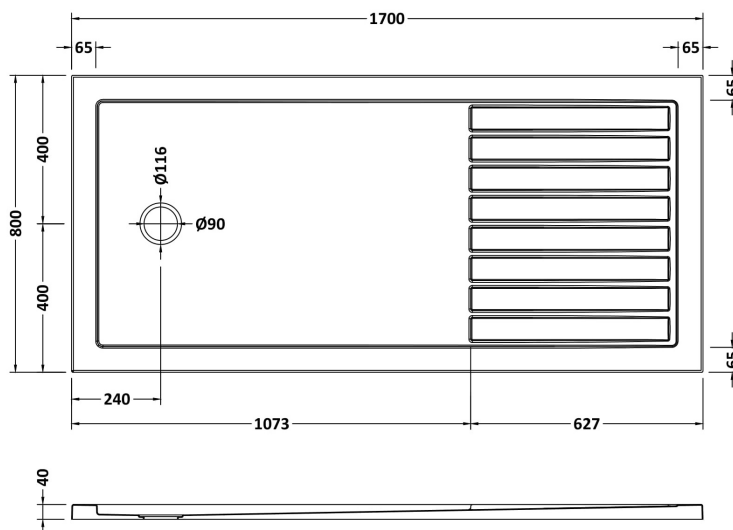

### Product Dimensions

Length (mm):	1700
Width (mm):	800
Height (mm):	40
Nett Weight (kg):	58.4

### Packaging Dimensions

Length (mm):	1740
Width (mm):	840
Height (mm):	85
Gross Weight (kg):	58.7

### Packaging Data

Box Colour:	Shrinkwrap & Polystyrene
Box Qty:	1
Label Size:	100 x 50
Label Colour:	White Label
Label Qty:	2

### Outer Box Dimensions (If Applicable)

Length (mm):	
Width (mm):	
Height (mm):	
Gross Weight (kg):	
Barcode:	5056211850922