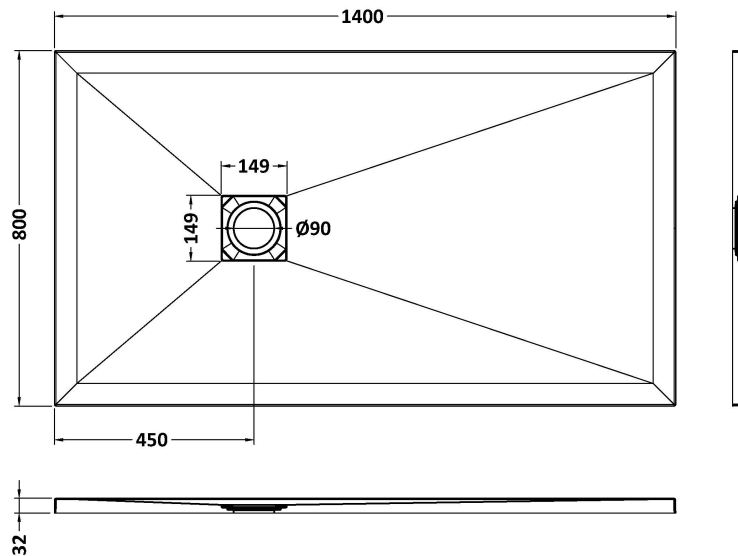

**Sales Code:** NLT61033

**Description:** Rectangular Shower Tray 1400X800

**Product Dimensions**

Length (mm):	1400
Width (mm):	800
Height (mm):	33
Nett Weight (kg):	49.7

**Packaging Dimensions**

Length (mm):	1440
Width (mm):	840
Height (mm):	73
Gross Weight (kg):	50

**Packaging Data**

Box Colour:	Shrinkwrap & Polystyrene
Box Qty:	1
Label Size:	100 x 50
Label Colour:	White Label
Label Qty:	2

**Outer Box Dimensions (If Applicable)**

Length (mm):	
Width (mm):	
Height (mm):	
Gross Weight (kg):	
Barcode:	5056462656304

**Product Details**

Country of Origin:	United Kingdom
Fitting Instruction:	No
CE & UKCA:	Yes
Colour/Finish:	Slate White
Product Material:	Acrylic Capped ABS Caco3 & Pu
Material Colour Reference:	Slate White
Radius:	0
Waste Required (mm):	90
Compatible with Leg Kit:	No