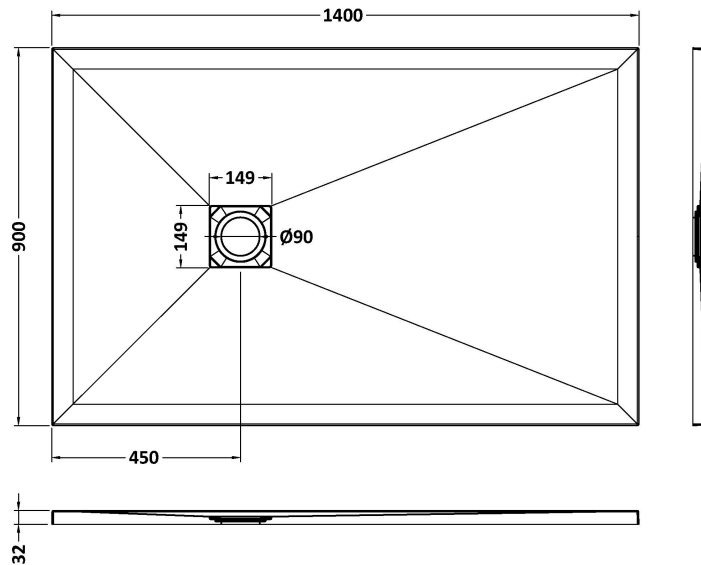

Sales Code: NLT91034

Description: Rectangular Shower Tray 1400X900

Product Dimensions

Length (mm):	1400
Width (mm):	900
Height (mm):	33
Nett Weight (kg):	52.9

Packaging Dimensions

Length (mm):	1440
Width (mm):	940
Height (mm):	73
Gross Weight (kg):	53.2

Packaging Data

Box Colour:	Shrinkwrap & Polystyrene
Box Qty:	1
Label Size:	100 x 50
Label Colour:	White Label
Label Qty:	2

Outer Box Dimensions (If Applicable)

Length (mm):	
Width (mm):	
Height (mm):	
Gross Weight (kg):	
Barcode:	5056462656342

Product Details

Country of Origin:	United Kingdom
Fitting Instruction:	No
CE & UKCA:	Yes
Colour/Finish:	Slate Black
Product Material:	Acrylic Capped ABS Caco3 & Pu
Material Colour Reference:	Slate Black
Radius:	0
Waste Required (mm):	90
Compatible with Leg Kit:	No