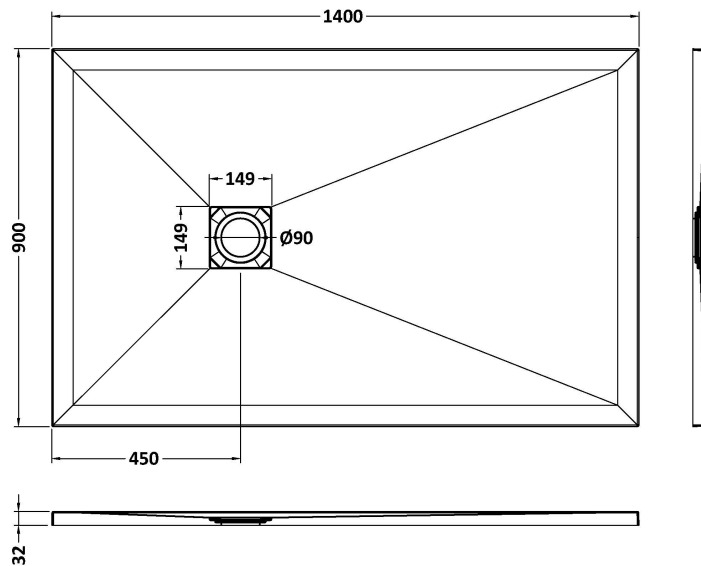

**Sales Code:** NLT61034

**Description:** Rectangular Shower Tray 1400X900

### Product Dimensions

Length (mm):	1400
Width (mm):	900
Height (mm):	33
Nett Weight (kg):	51.8

### Packaging Dimensions

Length (mm):	1440
Width (mm):	940
Height (mm):	73
Gross Weight (kg):	52.1

### Outer Box Dimensions (If Applicable)

Length (mm):	
Width (mm):	
Height (mm):	
Gross Weight (kg):	
Barcode:	5056462656335