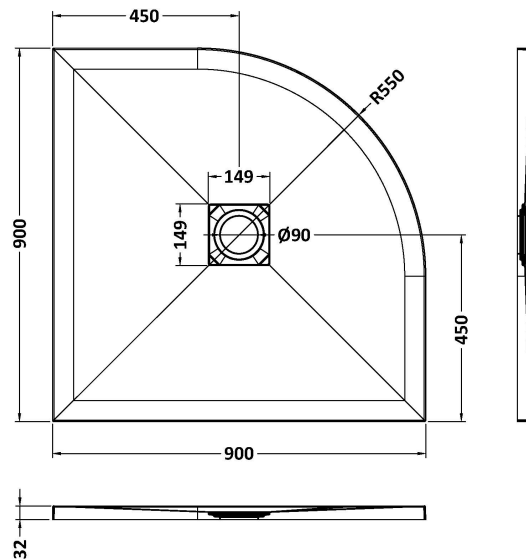

Sales Code: NLT71106

Description: Quadrant Shower Tray 900X900

Product Dimensions

Length (mm):	900
Width (mm):	900
Height (mm):	33
Nett Weight (kg):	34.7

Packaging Dimensions

Length (mm):	940
Width (mm):	940
Height (mm):	73
Gross Weight (kg):	35

Packaging Data

Box Colour:	Shrinkwrap & Polystyrene
Box Qty:	1
Label Size:	100 x 50
Label Colour:	White Label
Label Qty:	2

Outer Box Dimensions (If Applicable)

Length (mm):	
Width (mm):	
Height (mm):	
Gross Weight (kg):	
Barcode:	5056462656175

Product Details

Country of Origin:	United Kingdom
Fitting Instruction:	No
CE & UKCA:	Yes
Colour/Finish:	Slate Grey
Product Material:	Acrylic Capped ABS Caco3 & Pu
Material Colour Reference:	Slate Grey
Radius:	550
Waste Required (mm):	90
Compatible with Leg Kit:	No