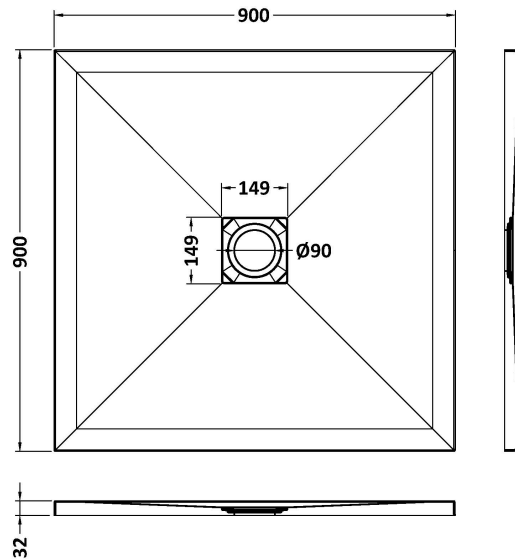

Sales Code: NLT61010

Description: Square Shower Tray 900X900

Product Dimensions

Length (mm):	900
Width (mm):	900
Height (mm):	33
Nett Weight (kg):	27

Packaging Dimensions

Length (mm):	940
Width (mm):	940
Height (mm):	73
Gross Weight (kg):	27.3

Packaging Data

Box Colour:	Shrinkwrap & Polystyrene
Box Qty:	1
Label Size:	100 x 50
Label Colour:	White Label
Label Qty:	2

Outer Box Dimensions (If Applicable)

Length (mm):	
Width (mm):	
Height (mm):	
Gross Weight (kg):	
Barcode:	5056462656212

Product Details

Country of Origin:	United Kingdom
Fitting Instruction:	No
CE & UKCA:	Yes
Colour/Finish:	Slate White
Product Material:	Acrylic Capped ABS Caco3 & Pu
Material Colour Reference:	Slate White
Radius:	0
Waste Required (mm):	90
Compatible with Leg Kit:	No