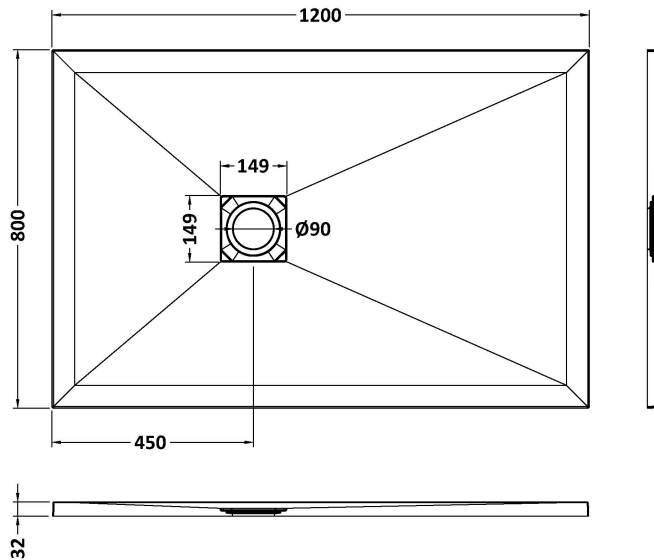

Sales Code: NLT91023

Description: Rectangular Shower Tray 1200X800

### Product Dimensions

Length (mm):	1200
Width (mm):	800
Height (mm):	33
Nett Weight (kg):	41.9

### Packaging Dimensions

Length (mm):	1240
Width (mm):	840
Height (mm):	73
Gross Weight (kg):	42.2

### Outer Box Dimensions (If Applicable)

Length (mm):	
Width (mm):	
Height (mm):	
Gross Weight (kg):	
Barcode:	5056462656250