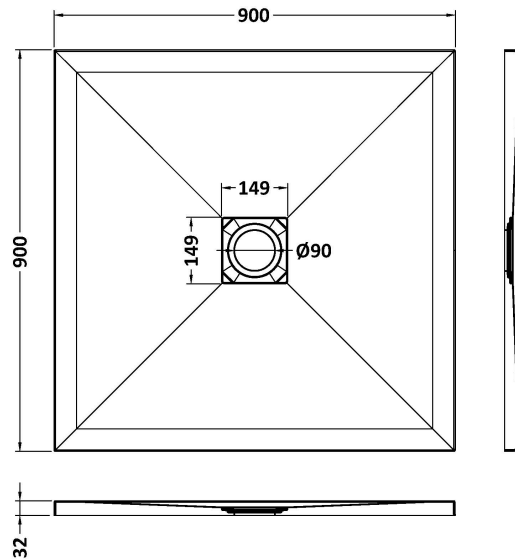

Sales Code: NLT71010

Description: Square Shower Tray 900X900

Product Dimensions

Length (mm):	900
Width (mm):	900
Height (mm):	33
Nett Weight (kg):	28.4

Packaging Dimensions

Length (mm):	940
Width (mm):	940
Height (mm):	73
Gross Weight (kg):	28.7

Packaging Data

Box Colour:	Shrinkwrap & Polystyrene
Box Qty:	1
Label Size:	100 x 50
Label Colour:	White Label
Label Qty:	2

Outer Box Dimensions (If Applicable)

Length (mm):	
Width (mm):	
Height (mm):	
Gross Weight (kg):	
Barcode:	5056462656236

Product Details

Country of Origin:	United Kingdom
Fitting Instruction:	No
CE & UKCA:	Yes
Colour/Finish:	Slate Grey
Product Material:	Acrylic Capped ABS Caco3 & Pu
Material Colour Reference:	Slate Grey
Radius:	0
Waste Required (mm):	90
Compatible with Leg Kit:	No