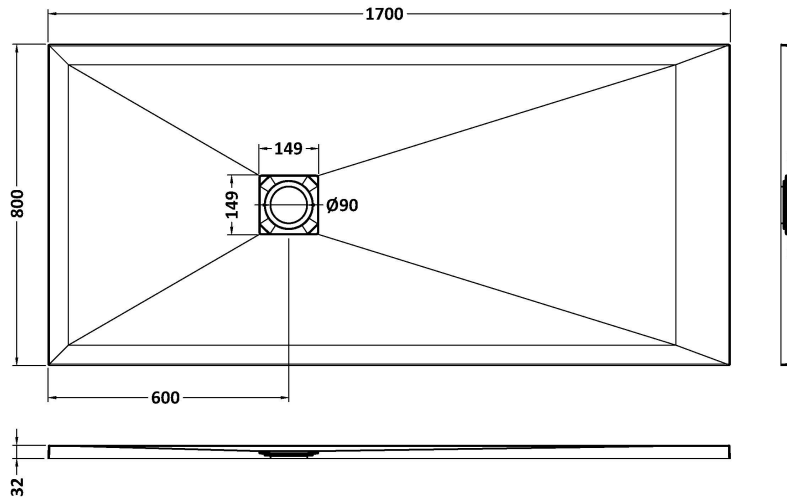

Sales Code: NLT71063

Description: Rectangular Shower Tray 1700X800

Product Dimensions

Length (mm):	1700
Width (mm):	800
Height (mm):	33
Nett Weight (kg):	66.6

Packaging Dimensions

Length (mm):	1740
Width (mm):	840
Height (mm):	73
Gross Weight (kg):	66.9

Packaging Data

Box Colour:	Shrinkwrap & Polystyrene
Box Qty:	1
Label Size:	100 x 50
Label Colour:	White Label
Label Qty:	2

Outer Box Dimensions (If Applicable)

Length (mm):	
Width (mm):	
Height (mm):	
Gross Weight (kg):	
Barcode:	5056462656441

Product Details

Country of Origin:	United Kingdom
Fitting Instruction:	No
CE & UKCA:	Yes
Colour/Finish:	Slate Grey
Product Material:	Acrylic Capped ABS Caco3 & Pu
Material Colour Reference:	Slate Grey
Radius:	0
Waste Required (mm):	90
Compatible with Leg Kit:	No