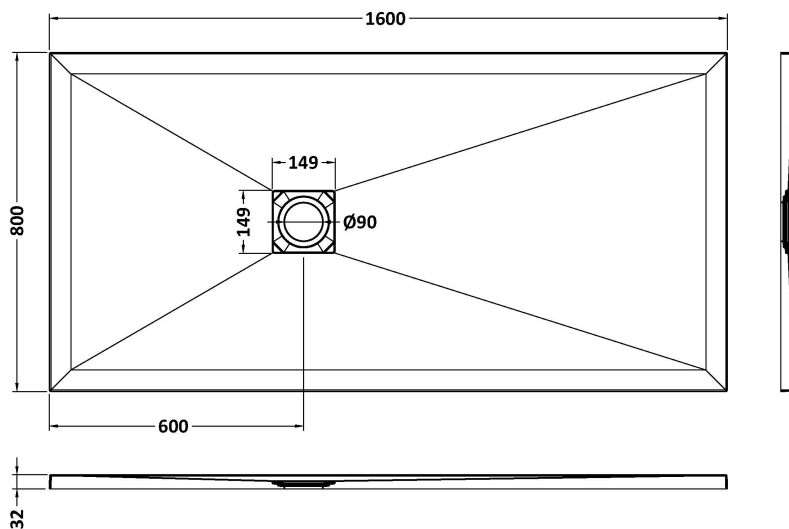

Sales Code: NLT71053

Description: Rectangular Shower Tray 1600X800

Product Dimensions

Length (mm):	1600
Width (mm):	800
Height (mm):	33
Nett Weight (kg):	57.9

Packaging Dimensions

Length (mm):	1640
Width (mm):	840
Height (mm):	73
Gross Weight (kg):	58.2

Packaging Data

Box Colour:	Shrinkwrap & Polystyrene
Box Qty:	1
Label Size:	100 x 50
Label Colour:	White Label
Label Qty:	2

Outer Box Dimensions (If Applicable)

Length (mm):	
Width (mm):	
Height (mm):	
Gross Weight (kg):	
Barcode:	5056462656380

Product Details

Country of Origin:	United Kingdom
Fitting Instruction:	No
CE & UKCA:	Yes
Colour/Finish:	Slate Grey
Product Material:	Acrylic Capped ABS Caco3 & Pu
Material Colour Reference:	Slate Grey
Radius:	0
Waste Required (mm):	90
Compatible with Leg Kit:	No