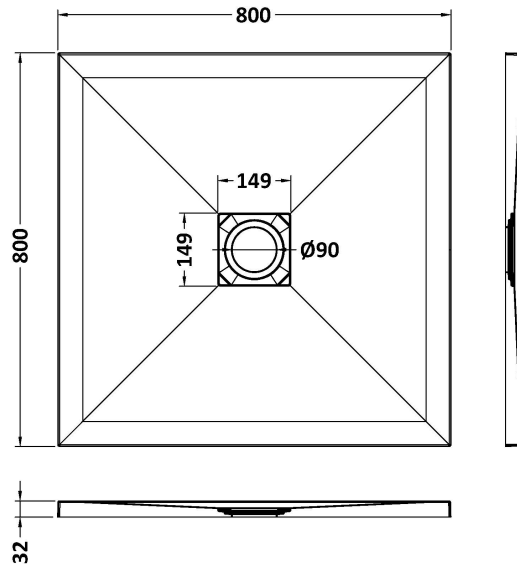

Sales Code: NLT61006

Description: Square Shower Tray 800X800

Product Dimensions

Length (mm):	800
Width (mm):	800
Height (mm):	33
Nett Weight (kg):	26.2

Packaging Dimensions

Length (mm):	840
Width (mm):	840
Height (mm):	73
Gross Weight (kg):	26.5

Packaging Data

Box Colour:	Shrinkwrap & Polystyrene
Box Qty:	1
Label Size:	100 x 50
Label Colour:	White Label
Label Qty:	2

Outer Box Dimensions (If Applicable)

Length (mm):	
Width (mm):	
Height (mm):	
Gross Weight (kg):	
Barcode:	5056462656182

Product Details

Country of Origin:	United Kingdom
Fitting Instruction:	No
CE & UKCA:	Yes
Colour/Finish:	Slate White
Product Material:	Acrylic Capped ABS Caco3 & Pu
Material Colour Reference:	Slate White
Radius:	0
Waste Required (mm):	90
Compatible with Leg Kit:	No