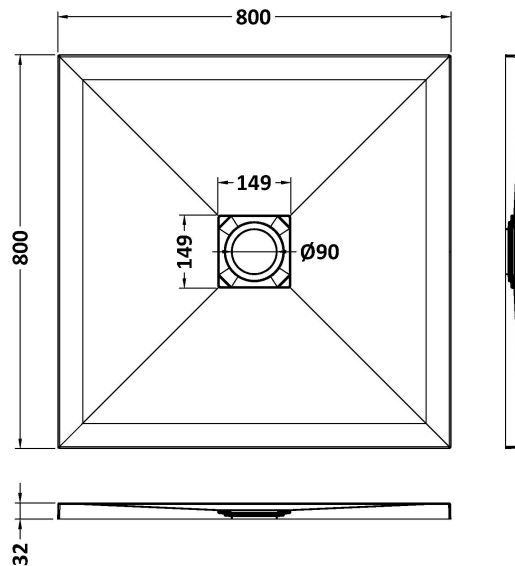

Sales Code: NLT71006

Description: Square Shower Tray 800X800

### Product Dimensions

Length (mm):	800
Width (mm):	800
Height (mm):	33
Nett Weight (kg):	27

### Packaging Dimensions

Length (mm):	840
Width (mm):	840
Height (mm):	73
Gross Weight (kg):	27.3

### Outer Box Dimensions (If Applicable)

Length (mm):	
Width (mm):	
Height (mm):	
Gross Weight (kg):	
Barcode:	5056462656205