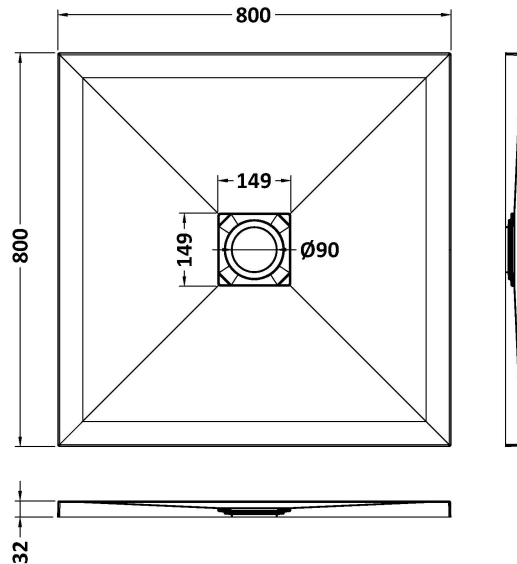

Sales Code: NLT91006

Description: Square Shower Tray 800X800

### Product Dimensions

Length (mm):	800
Width (mm):	800
Height (mm):	33
Nett Weight (kg):	27

### Packaging Dimensions

Length (mm):	840
Width (mm):	840
Height (mm):	73
Gross Weight (kg):	27.3

### Outer Box Dimensions (If Applicable)

Length (mm):	
Width (mm):	
Height (mm):	
Gross Weight (kg):	
Barcode:	5056462656199