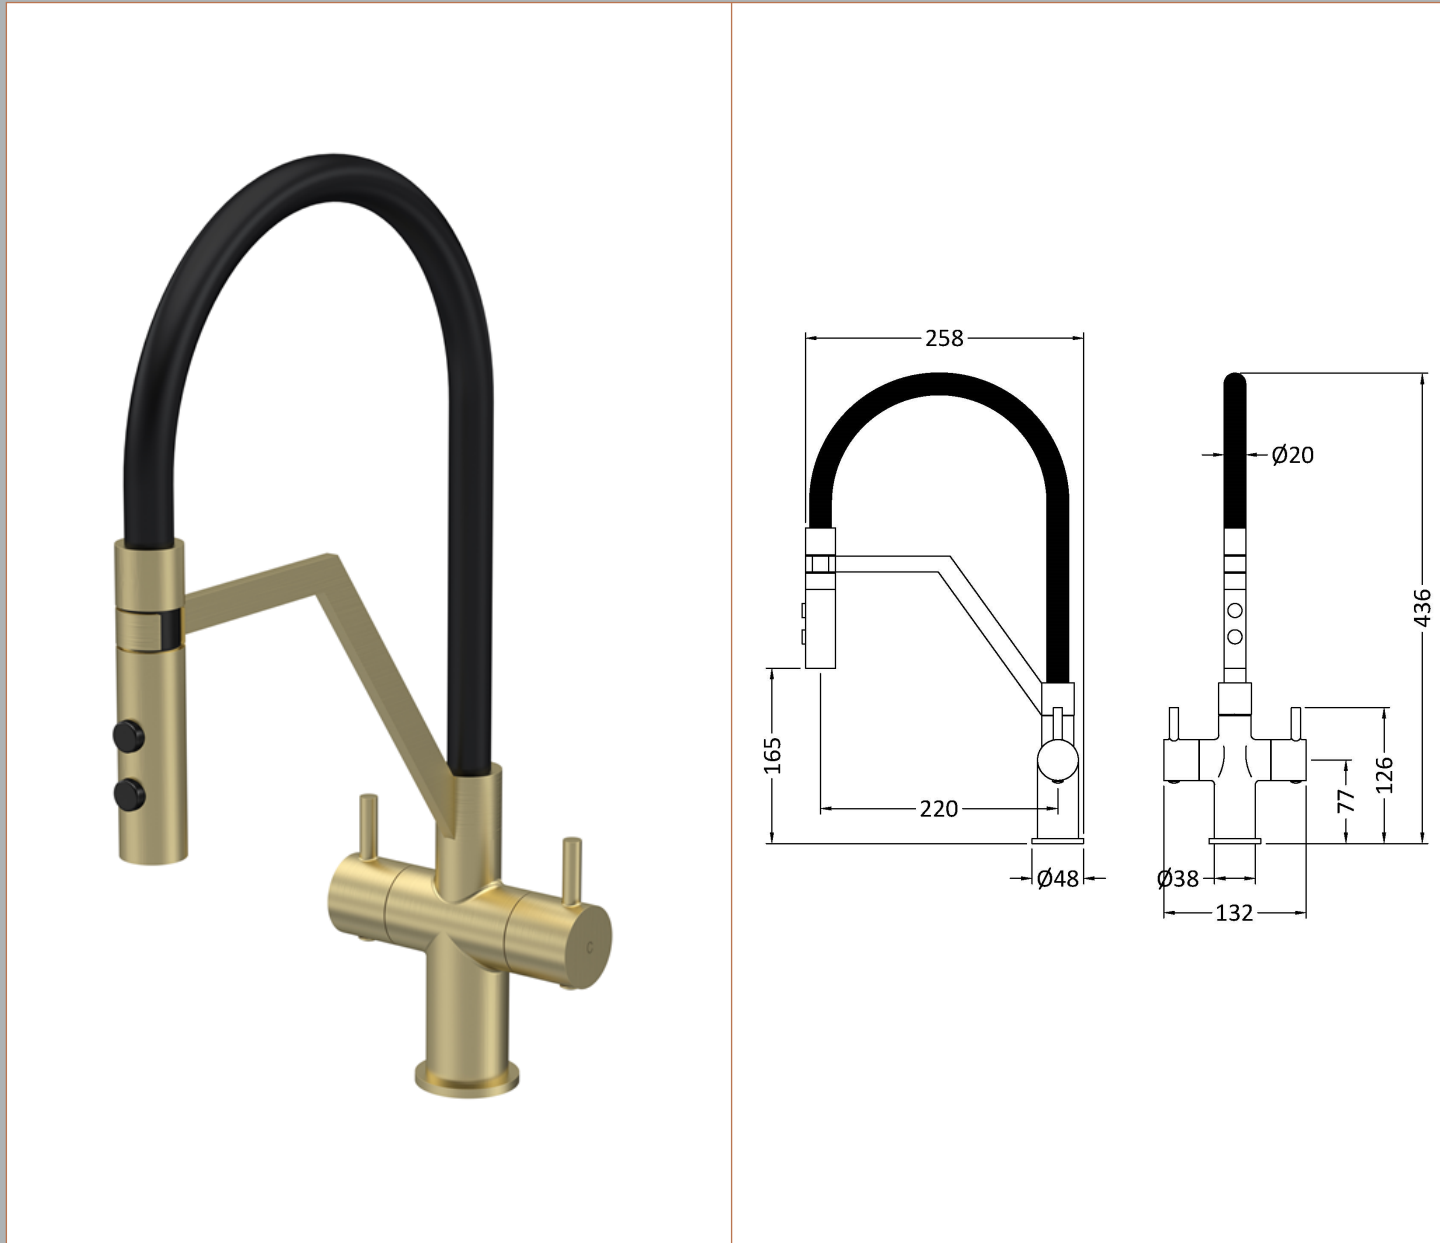

Sales Code: KRA805DL

Description: Ravi Mono Dual Lever Brushed Brass

### Product Dimensions

Height (mm):	436
Width (mm):	132
Depth (mm):	258
Length (mm):	
Nett Weight (kg):	1.16

### Outer Box Dimensions (If Applicable)

Height (mm):	395
Width (mm):	335
Depth (mm):	445
Length (mm):	
Gross Weight (kg):	10
Barcode:	5056678400982

### Product Details

Country of Origin:	China
Fitting Instruction:	No
Product Material:	Brass
Control Type:	Manual
Waste Included:	Waste Not Included
Waste Type:	Not Applicable
WRAS Approval: No	Approval No: N/A
Valve/Cartridge Type:	1/4 Turn Ceramic Disc
Colour/Finish:	Brushed Brass
Mount Type:	Deck
Operating Pressure (bar):	0.5
Flow Rates: (Litres Per Min)	0.1 bar: 1.6   0.5 bar: 3.1   1 bar: 4.3   2 bar: 6   3 bar: 7.3
Pipe Size:	15 mm
Pipe Centres:	N/A