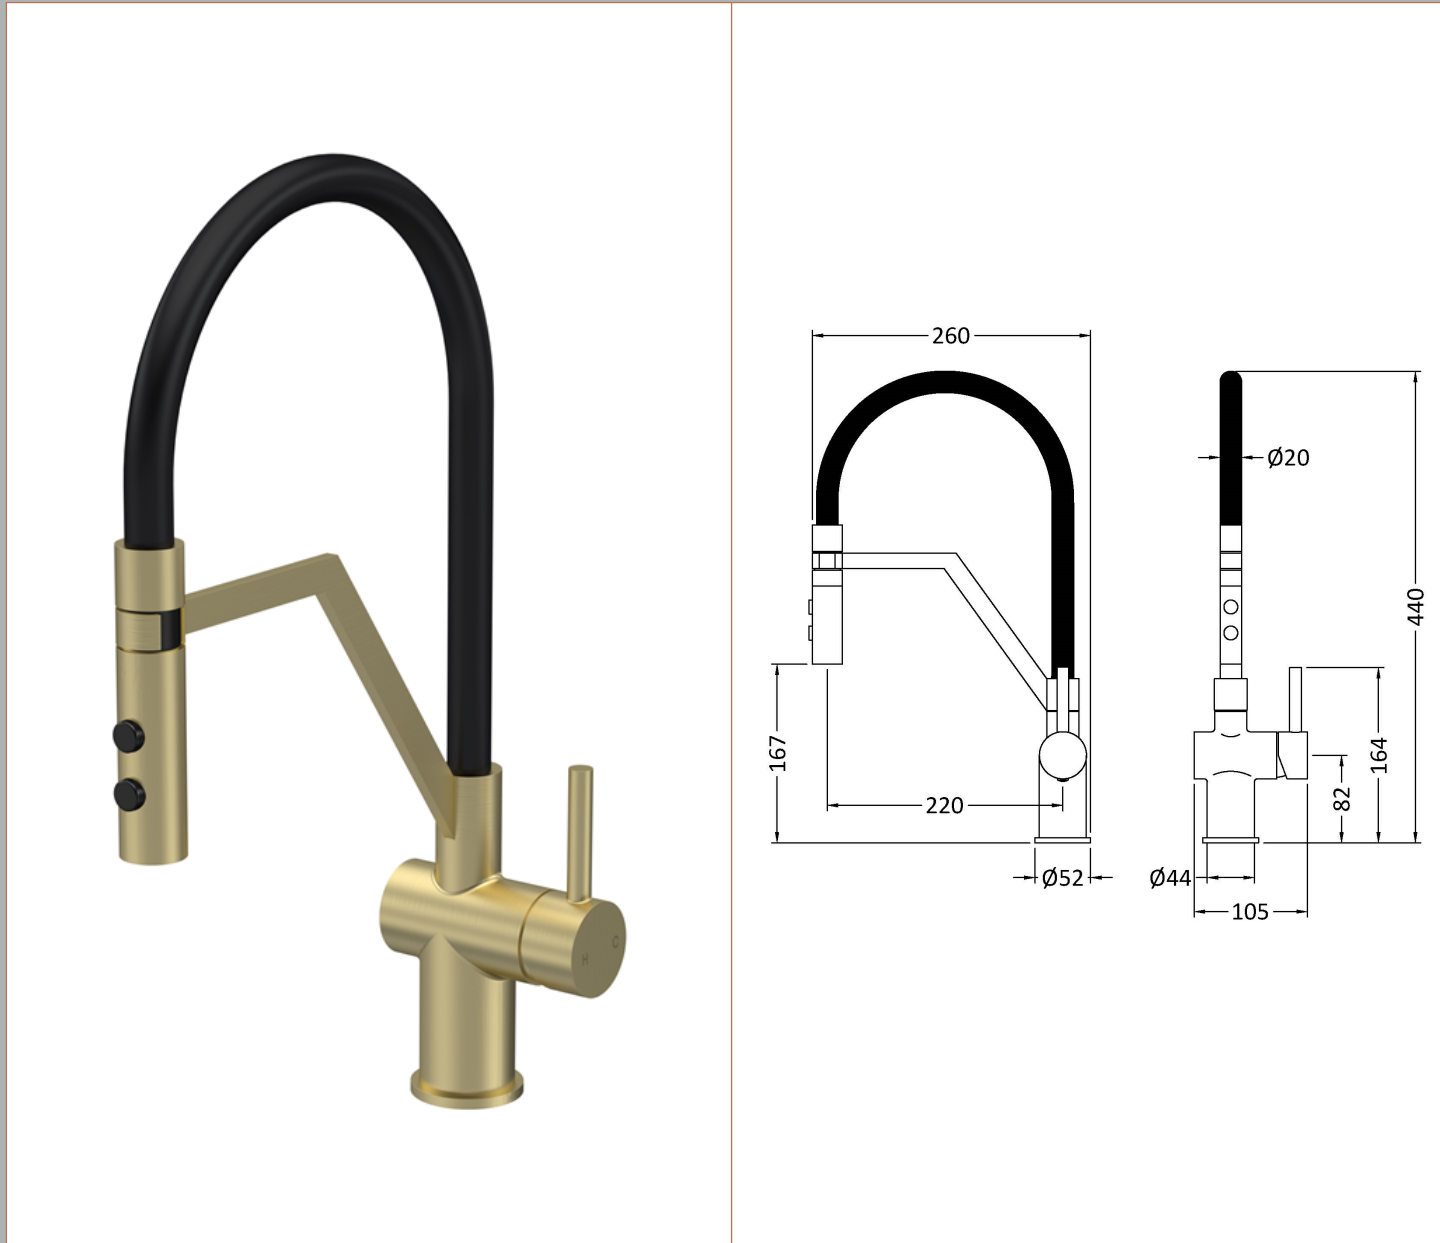

Sales Code: KRA805SL

Description: Ravi Mono Single Lever Brushed Brass

Product Dimensions

Height (mm):	440
Width (mm):	105
Depth (mm):	260
Length (mm):	
Nett Weight (kg):	1.4

Packaging Dimensions

Height (mm):	70
Width (mm):	340
Depth (mm):	460
Gross Weight (kg):	1.9

Packaging Data

Box Colour:	Brown Cardboard Box
Box Qty:	1
Label Size:	100 x 50
Label Colour:	White Label
Label Qty:	1

Outer Box Dimensions (If Applicable)

Height (mm):	395
Width (mm):	335
Depth (mm):	445
Length (mm):	
Gross Weight (kg):	9
Barcode:	5056678401033

Product Details

Country of Origin:	China
Fitting Instruction:	No
Product Material:	Brass
Control Type:	Manual
Waste Included:	Waste Not Included
Waste Type:	Not Applicable
WRAS Approval: No	Approval No: N/A
Valve/Cartridge Type:	1/4 Turn Ceramic Disc
Colour/Finish:	Brushed Brass
Mount Type:	Deck
Operating Pressure (bar):	0.5
Flow Rates: (Litres Per Min)	0.1 bar: 1.5 0.5 bar: 2.9 1 bar: 3.8 2 bar: 5.6 3 bar: 6.9
Pipe Size:	15 mm
Pipe Centres:	N/A