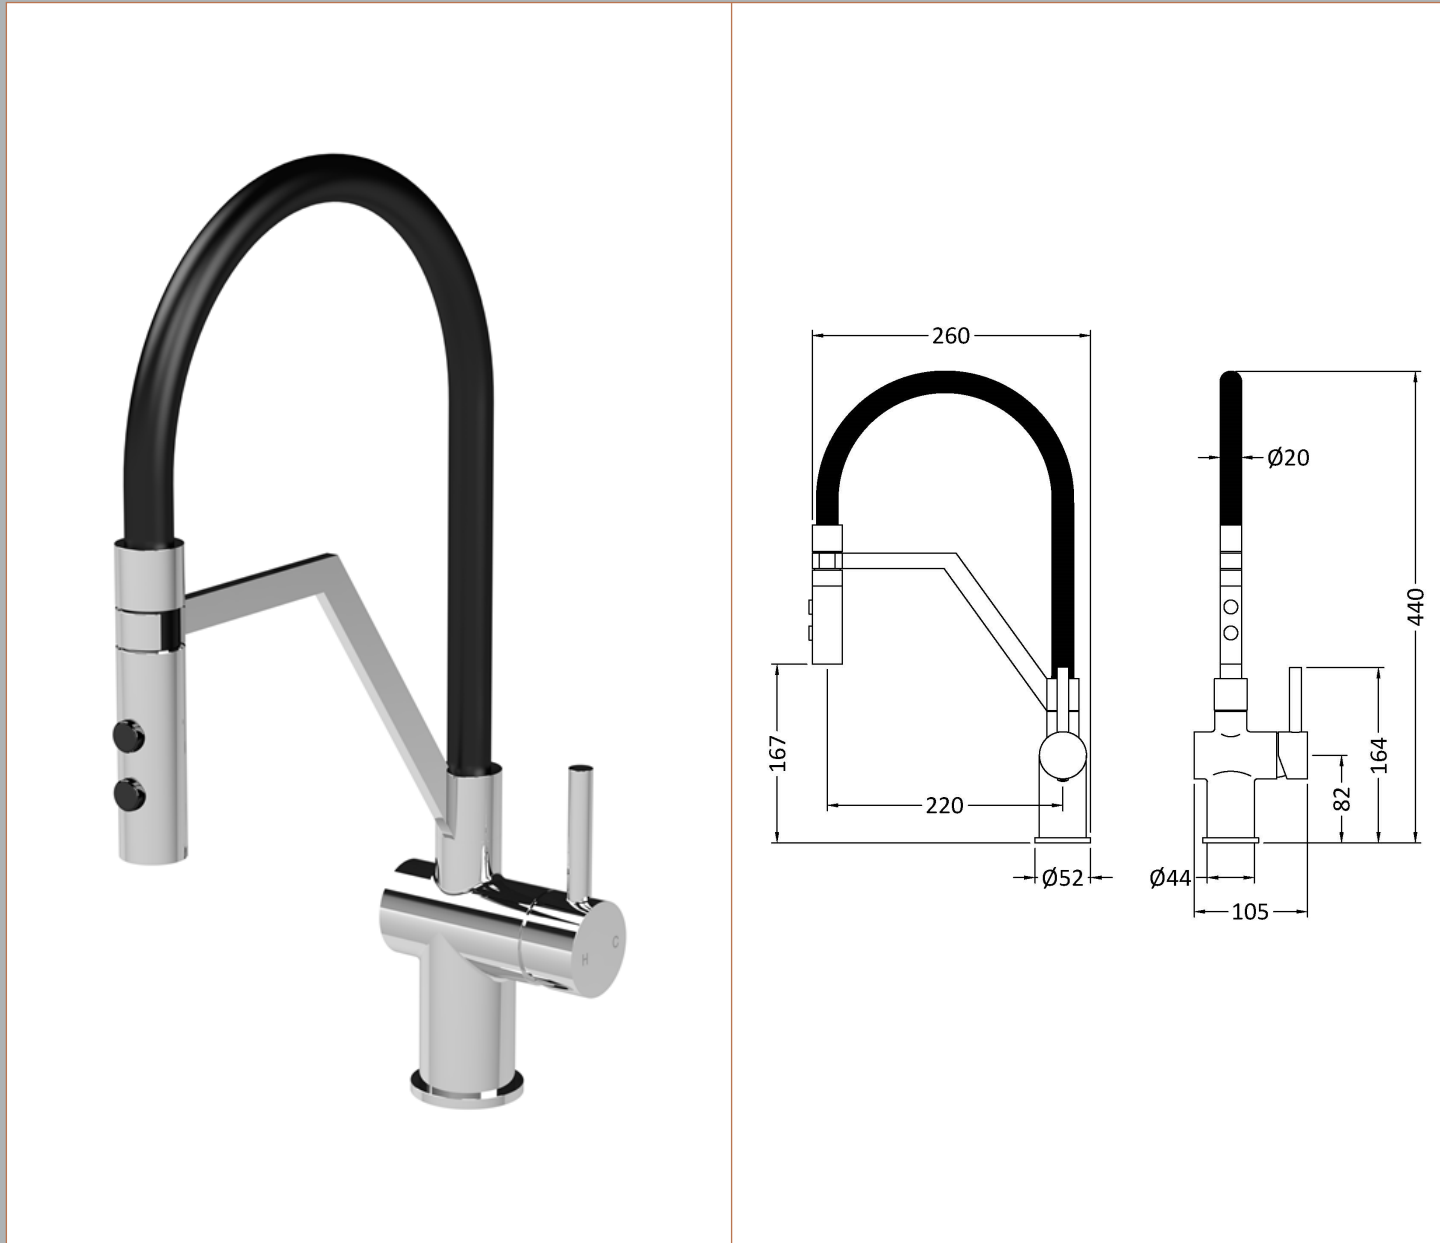

Sales Code: KRA305SL

Description: Ravi Mono Single Lever Chrome

**Product Dimensions**

Height (mm):	440
Width (mm):	105
Depth (mm):	260
Length (mm):	
Nett Weight (kg):	1.4

**Packaging Dimensions**

Height (mm):	70
Width (mm):	340
Depth (mm):	460
Gross Weight (kg):	1.9

**Packaging Data**

Box Colour:	Brown Cardboard Box
Box Qty:	1
Label Size:	100 x 50
Label Colour:	White Label
Label Qty:	1

**Outer Box Dimensions (If Applicable)**

Height (mm):	395
Width (mm):	335
Depth (mm):	445
Length (mm):	
Gross Weight (kg):	9
Barcode:	5056678401026

**Product Details**

Country of Origin:	China
Fitting Instruction:	No
Product Material:	Brass
Control Type:	Manual
Waste Included:	Waste Not Included
Waste Type:	Not Applicable
WRAS Approval: No	Approval No: N/A
Valve/Cartridge Type:	1/4 Turn Ceramic Disc
Colour/Finish:	Chrome
Mount Type:	Deck
Operating Pressure (bar):	0.5
Flow Rates: (Litres Per Min) 0.1 bar: 1.5 0.5 bar: 2.9 1 bar: 3.8 2 bar: 5.6 3 bar: 6.9	
Pipe Size:	15 mm
Pipe Centres:	N/A