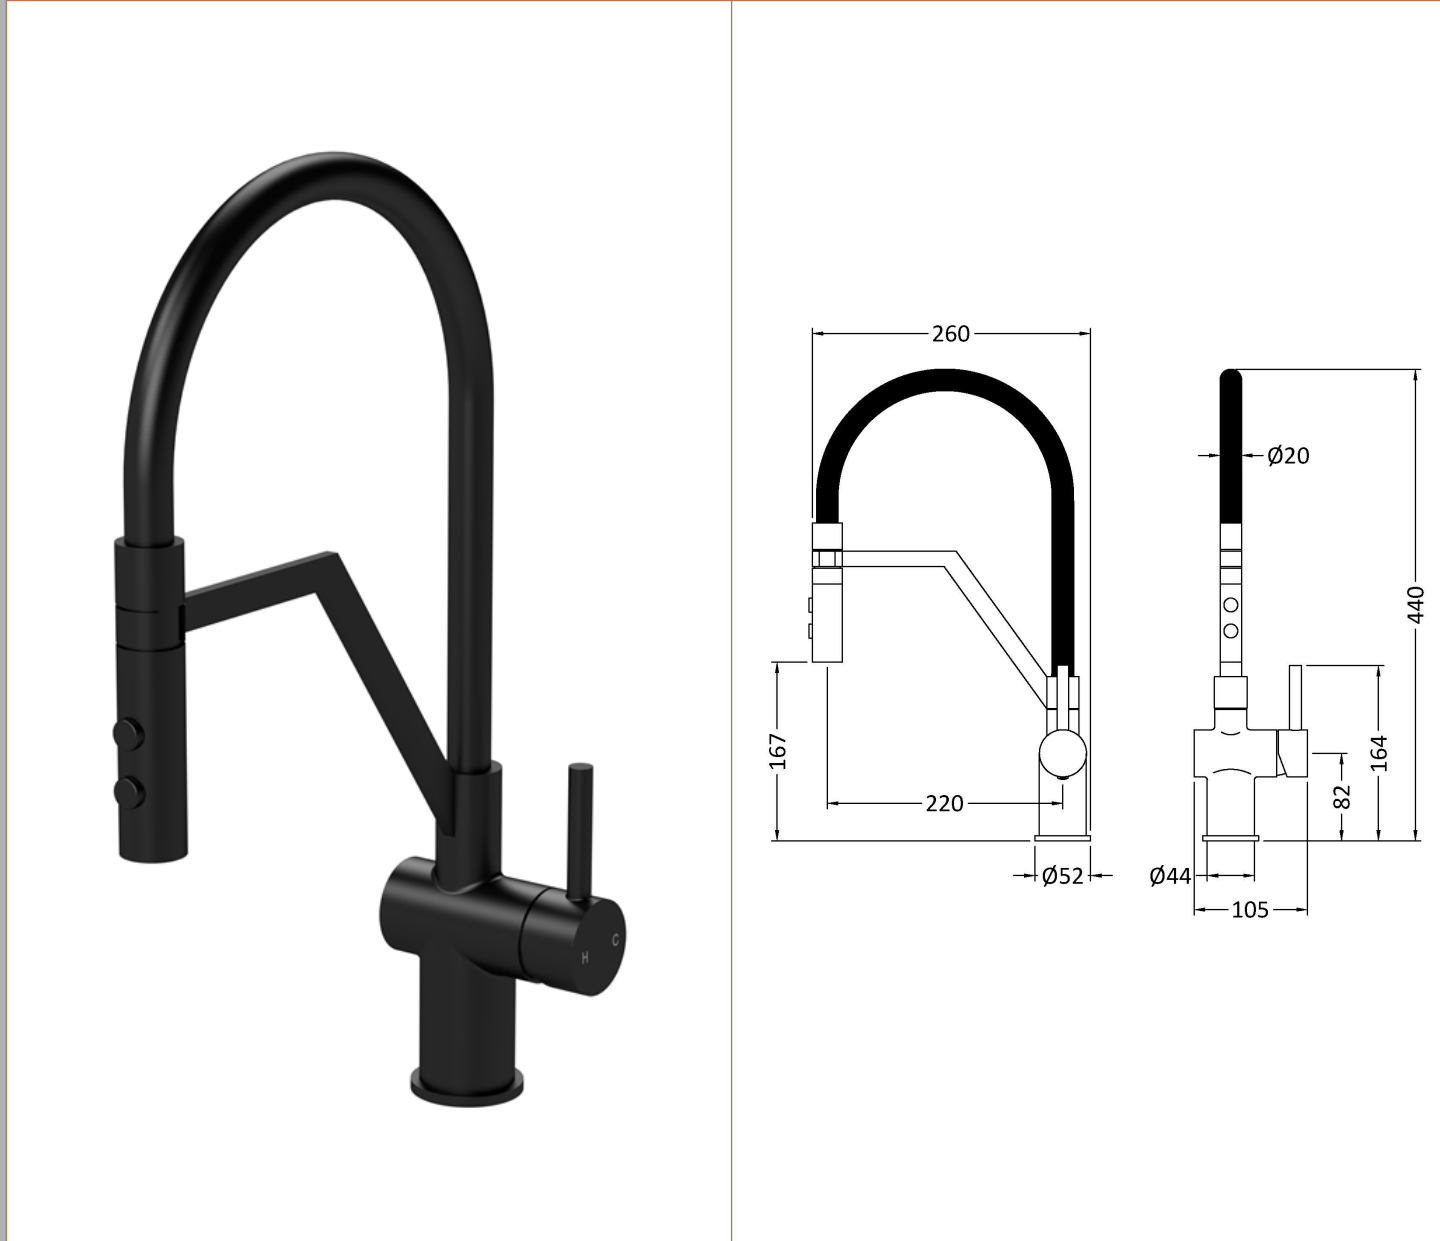

Sales Code: KRA405SL

Description: Ravi Mono Single Lever Matt Black

Product Dimensions

Height (mm):	440
Width (mm):	105
Depth (mm):	260
Length (mm):	
Nett Weight (kg):	1.4

Packaging Dimensions

Height (mm):	70
Width (mm):	340
Depth (mm):	460
Gross Weight (kg):	1.9

Packaging Data

Box Colour:	Brown Cardboard Box
Box Qty:	1
Label Size:	100 x 50
Label Colour:	White Label
Label Qty:	1

Outer Box Dimensions (If Applicable)

Height (mm):	395
Width (mm):	335
Depth (mm):	445
Length (mm):	
Gross Weight (kg):	9
Barcode:	5056678401057

Product Details

Country of Origin:	China
Fitting Instruction:	No
Product Material:	Brass
Control Type:	Manual
Waste Included:	Waste Not Included
Waste Type:	Not Applicable
WRAS Approval: No	Approval No: N/A
Valve/Cartridge Type:	1/4 Turn Ceramic Disc
Colour/Finish:	Matt Black
Mount Type:	Deck
Operating Pressure (bar):	0.5

Flow Rates: (Litres Per Min)	0.1 bar: 1.5	0.5 bar: 2.9	1 bar: 3.8	2 bar: 5.6	3 bar: 6.9
Pipe Size:	15 mm				
Pipe Centres:	N/A				