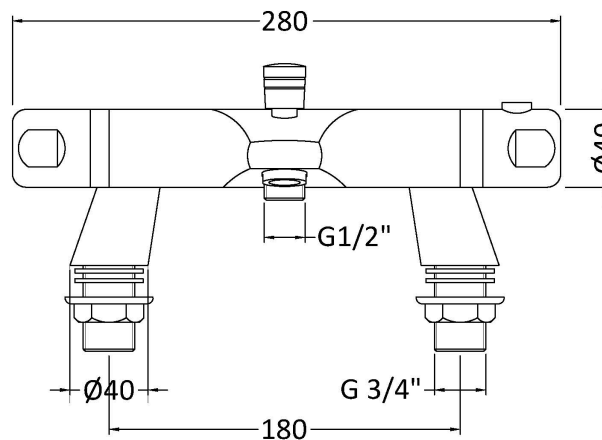

Sales Code: CD324

Description: Reef Thermostatic Bath Shower Mixer

Product Dimensions

Height (mm):	40
Width (mm):	280
Depth (mm):	162
Length (mm):	
Nett Weight (kg):	1.8

Packaging Dimensions

Height (mm):	75
Width (mm):	310
Depth (mm):	150
Gross Weight (kg):	2

Packaging Data

Box Colour:	White Cardboard Box
Box Qty:	1
Label Size:	100 x 50
Label Colour:	White Label
Label Qty:	2

Outer Box Dimensions (If Applicable)

Height (mm):	340
Width (mm):	300
Depth (mm):	420
Length (mm):	
Gross Weight (kg):	16
Barcode:	5055146130581

Product Details

Country of Origin:	China
Fitting Instruction:	No
Product Material:	Brass/ABS
Control Type:	Manual
Waste Included:	Waste Not Included
Waste Type:	Not Applicable
WRAS Approval:	Approval No: N/A
Valve/Cartridge Type:	1/4 Turn Ceramic Disc
Colour/Finish:	Chrome
Mount Type:	Deck
Operating Pressure (bar):	1

Flow Rates: (Litres Per Min)	0.1 bar: 3	0.5 bar: 8	1 bar: 12	2 bar: 17	3 bar: 21
Pipe Size:	22 mm (3/4" Bsp)				
Pipe Centres:	180 mm				