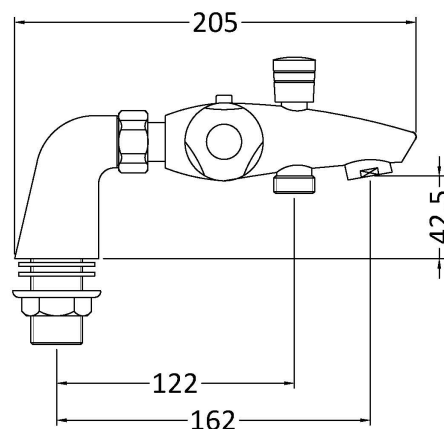

Sales Code: CD324

Description: Reef Thermostatic Bath Shower Mixer

Product Dimensions

Height (mm):	40
Width (mm):	280
Depth (mm):	162
Length (mm):	
Nett Weight (kg):	1.8

Packaging Dimensions

Height (mm):	75
Width (mm):	310
Depth (mm):	150
Gross Weight (kg):	2

Packaging Data

Box Colour:	White Cardboard Box
Box Qty:	1
Label Size:	100 x 50
Label Colour:	White Label
Label Qty:	2

Outer Box Dimensions (If Applicable)

Height (mm):	340
Width (mm):	300
Depth (mm):	420
Length (mm):	
Gross Weight (kg):	16
Barcode:	5055146130581

Product Details

Country of Origin:	China
Fitting Instruction:	No
Product Material:	Brass/ABS
Control Type:	Manual
Waste Included:	Waste Not Included
Waste Type:	Not Applicable
WRAS Approval:	Approval No: N/A
Valve/Cartridge Type:	1/4 Turn Ceramic Disc
Colour/Finish:	Chrome
Mount Type:	Deck
Operating Pressure (bar):	1

Flow Rates: (Litres Per Min)	0.1 bar: 3	0.5 bar: 8	1 bar: 12	2 bar: 17	3 bar: 21
Pipe Size:	22 mm (3/4" Bsp)				
Pipe Centres:	180 mm				