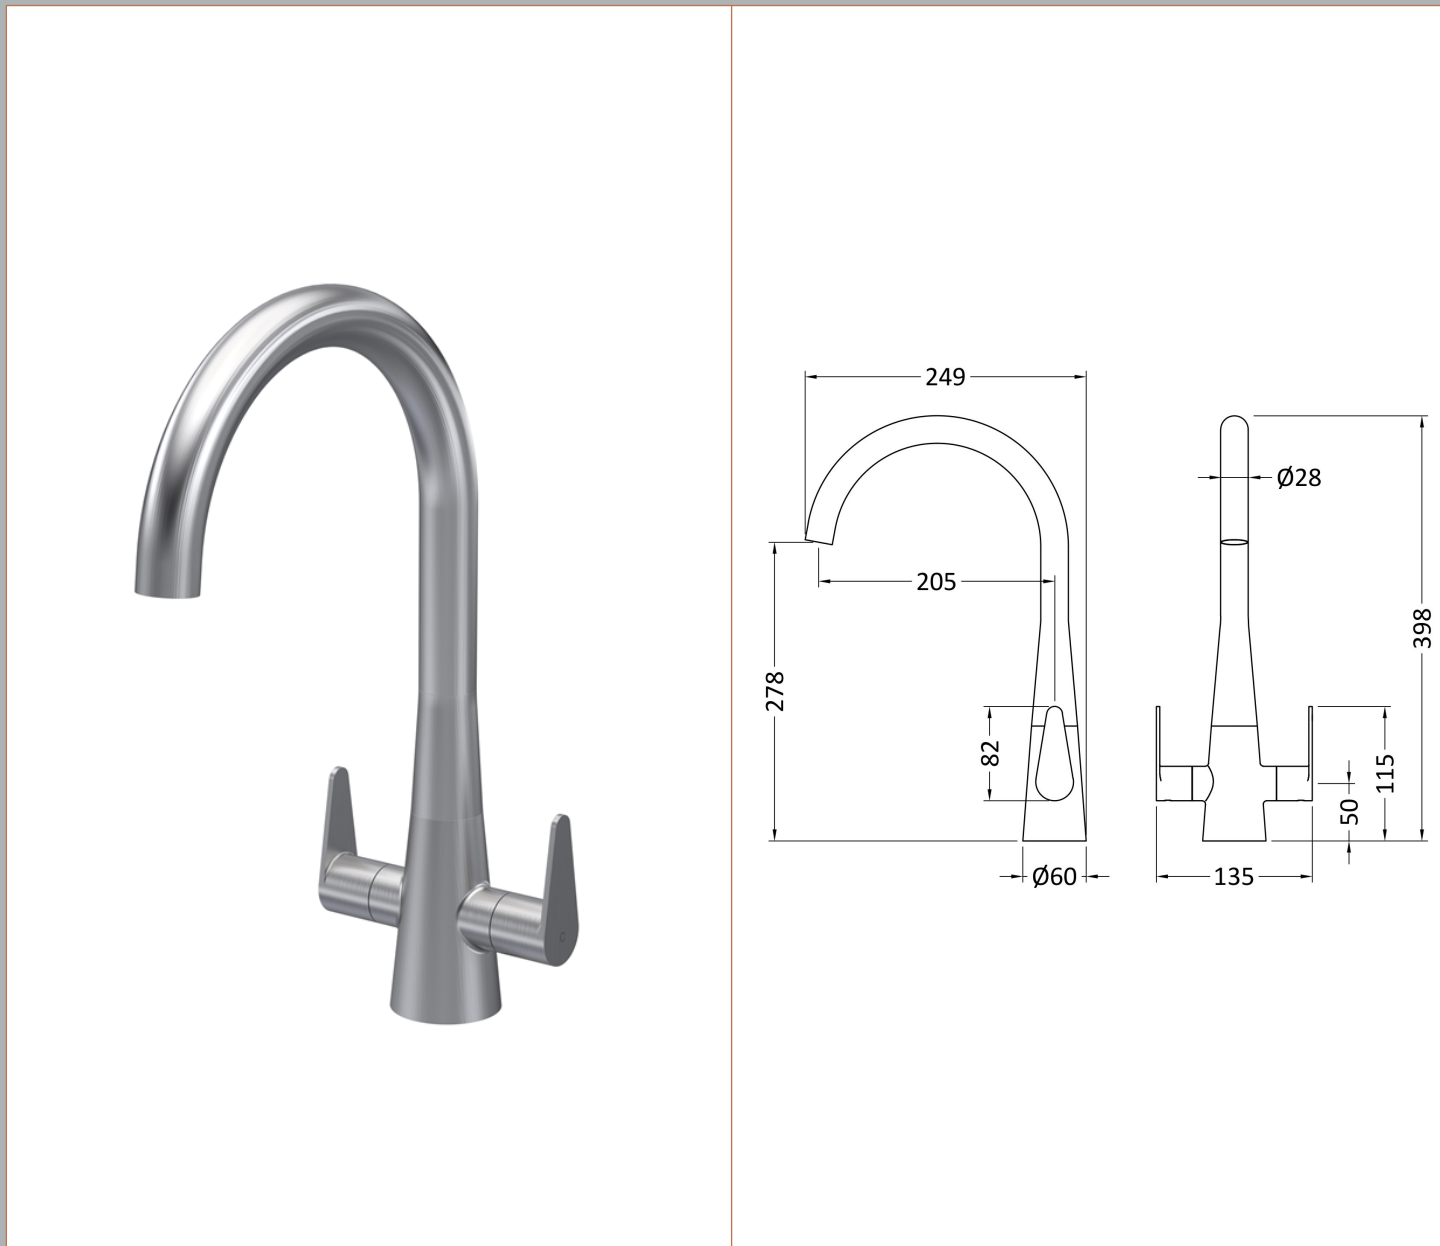

Sales Code: KSA605DL

Description: Samir Mono Dual Lever Brushed Nickel

Product Dimensions

Height (mm):	398
Width (mm):	135
Depth (mm):	249
Length (mm):	
Nett Weight (kg):	1

Packaging Dimensions

Height (mm):	75
Width (mm):	320
Depth (mm):	430
Gross Weight (kg):	1.5

Packaging Data

Box Colour:	Brown Cardboard Box
Box Qty:	1
Label Size:	100 x 50
Label Colour:	White Label
Label Qty:	1

Outer Box Dimensions (If Applicable)

Height (mm):	395
Width (mm):	335
Depth (mm):	445
Length (mm):	
Gross Weight (kg):	18
Barcode:	5056678400890

Product Details

Country of Origin:	China
Fitting Instruction:	No
Product Material:	Brass
Control Type:	Manual
Waste Included:	Waste Not Included
Waste Type:	Not Applicable
WRAS Approval: No	Approval No: N/A
Valve/Cartridge Type:	1/4 Turn Ceramic Disc
Colour/Finish:	Brushed Nickel
Mount Type:	Deck
Operating Pressure (bar):	0.5
Flow Rates: (Litres Per Min)	0.1 bar: 2.3 0.5 bar: 5 1 bar: 7.1 2 bar: 10 3 bar: 12.3
Pipe Size:	15 mm
Pipe Centres:	N/A