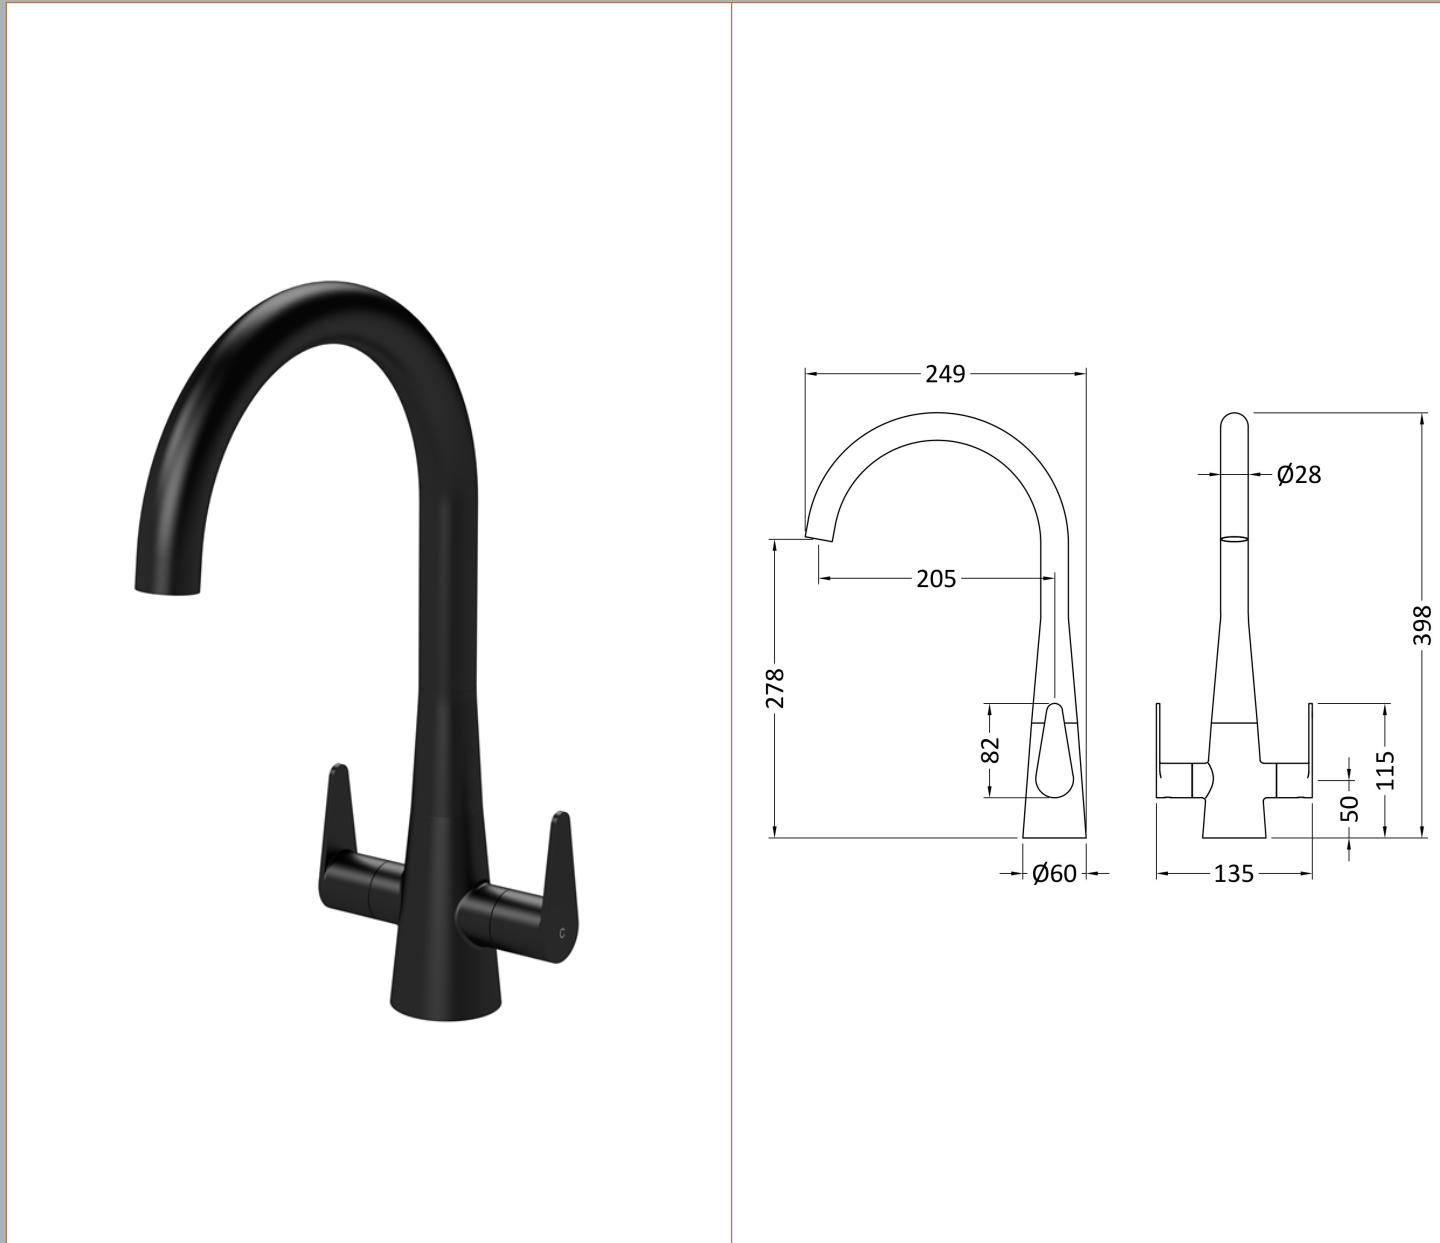

Sales Code: KSA405DL

Description: Samir Mono Dual Lever Matt Black

Product Dimensions

Height (mm):	398
Width (mm):	135
Depth (mm):	249
Length (mm):	
Nett Weight (kg):	1

Packaging Dimensions

Height (mm):	75
Width (mm):	320
Depth (mm):	430
Gross Weight (kg):	1.5

Packaging Data

Box Colour:	Brown Cardboard Box
Box Qty:	1
Label Size:	100 x 50
Label Colour:	White Label
Label Qty:	1

Outer Box Dimensions (If Applicable)

Height (mm):	395
Width (mm):	335
Depth (mm):	445
Length (mm):	
Gross Weight (kg):	18
Barcode:	5056678400906

Product Details

Country of Origin:	China
Fitting Instruction:	No
Product Material:	Brass
Control Type:	Manual
Waste Included:	Waste Not Included
Waste Type:	Not Applicable
WRAS Approval: No	Approval No: N/A
Valve/Cartridge Type:	1/4 Turn Ceramic Disc
Colour/Finish:	Matt Black
Mount Type:	Deck
Operating Pressure (bar):	0.5

Flow Rates: (Litres Per Min)	0.1 bar: 2.3	0.5 bar: 5	1 bar: 7.1	2 bar: 10	3 bar: 12.3
Pipe Size:	15 mm				
Pipe Centres:	N/A				