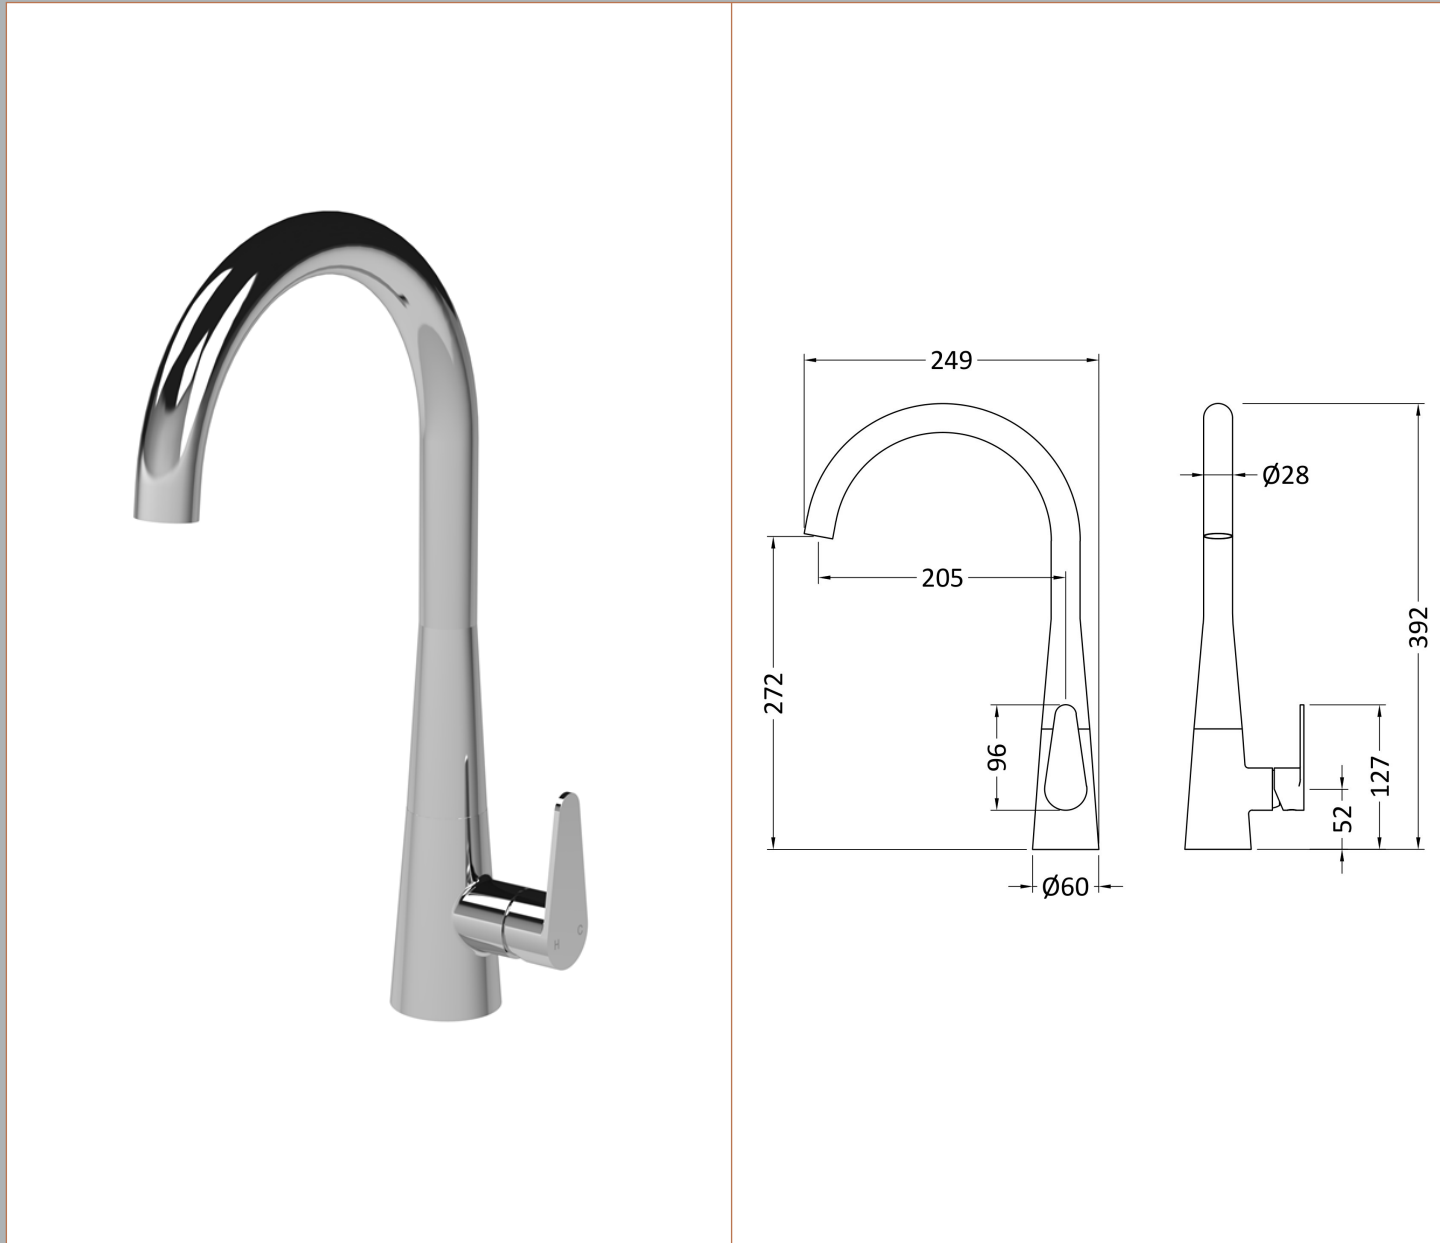

Sales Code: KSA305SL

Description: Samir Mono Single Lever Chrome

Product Dimensions

Height (mm):	392
Width (mm):	90
Depth (mm):	249
Length (mm):	
Nett Weight (kg):	1.34

Packaging Dimensions

Height (mm):	75
Width (mm):	320
Depth (mm):	430
Gross Weight (kg):	1.84

Packaging Data

Box Colour:	Brown Cardboard Box
Box Qty:	1
Label Size:	100 x 50
Label Colour:	White Label
Label Qty:	1

Outer Box Dimensions (If Applicable)

Height (mm):	395
Width (mm):	335
Depth (mm):	445
Length (mm):	
Gross Weight (kg):	17
Barcode:	5056678400920

Product Details

Country of Origin:	China
Fitting Instruction:	No
Product Material:	Brass
Control Type:	Manual
Waste Included:	Waste Not Included
Waste Type:	Not Applicable
WRAS Approval: No	Approval No: N/A
Valve/Cartridge Type:	1/4 Turn Ceramic Disc
Colour/Finish:	Chrome
Mount Type:	Deck
Operating Pressure (bar):	0.5
Flow Rates: (Litres Per Min)	0.1 bar: 1.9 0.5 bar: 4.3 1 bar: 6 2 bar: 8.6 3 bar: 10.5
Pipe Size:	15 mm
Pipe Centres:	N/A