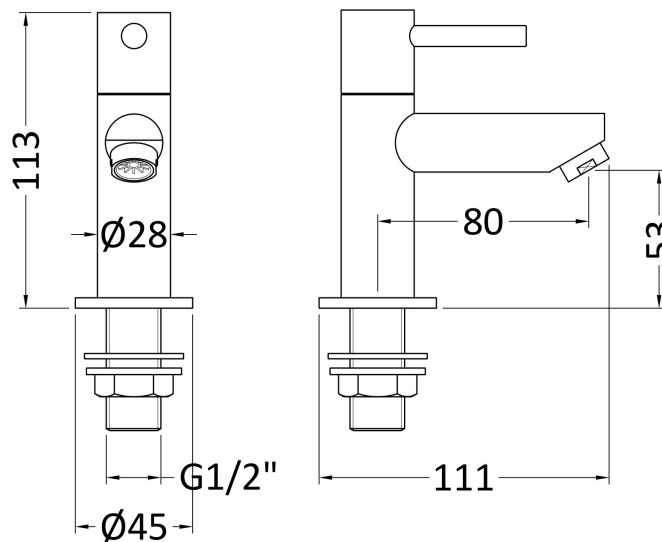

Sales Code: FJ311

Description: Series 2 Basin Taps

Product Dimensions

Height (mm):	113
Width (mm):	45
Depth (mm):	111
Length (mm):	
Nett Weight (kg):	0.34

Packaging Dimensions

Height (mm):	70
Width (mm):	150
Depth (mm):	180
Gross Weight (kg):	0.84

Packaging Data

Box Colour:	White Cardboard Box
Box Qty:	1
Label Size:	100 x 50
Label Colour:	White Label
Label Qty:	2

Outer Box Dimensions (If Applicable)

Height (mm):	300
Width (mm):	270
Depth (mm):	500
Length (mm):	
Gross Weight (kg):	14
Barcode:	5055146175216

Product Details

Country of Origin:	China
Fitting Instruction:	No
Product Material:	Brass
Control Type:	Manual
Waste Included:	Waste Not Included
Waste Type:	Not Applicable
WRAS Approval: No	Approval No: N/A
Valve/Cartridge Type:	1/4 Turn Ceramic Disc
Colour/Finish:	Chrome
Mount Type:	Deck
Operating Pressure (bar):	0.2

Flow Rates: (Litres Per Min)	0.1 bar: 4	0.5 bar: 10	1 bar: 15	2 bar: 20	3 bar: 25
Pipe Size:	15 mm				
Pipe Centres:	N/A				