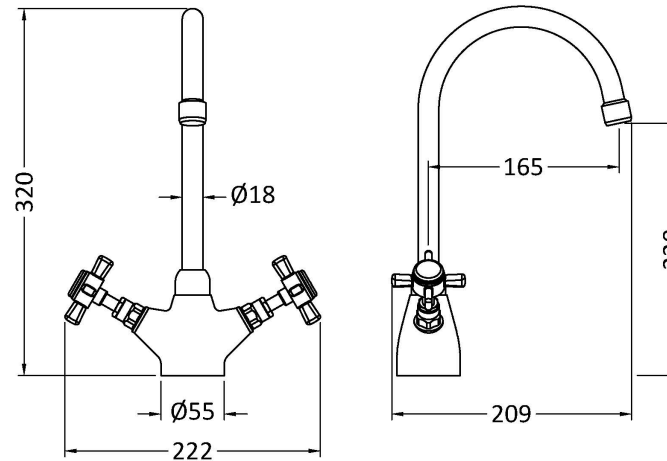

Sales Code: KB803

Description: Traditional Mono Sink Mixer

Product Dimensions

Height (mm):	345
Width (mm):	180
Depth (mm):	165
Length (mm):	
Nett Weight (kg):	0.53

Packaging Dimensions

Height (mm):	70
Width (mm):	280
Depth (mm):	360
Gross Weight (kg):	1.03

Packaging Data

Box Colour:	Brown Cardboard Box
Box Qty:	1
Label Size:	100 x 50
Label Colour:	White Label
Label Qty:	1

Outer Box Dimensions (If Applicable)

Height (mm):	370
Width (mm):	295
Depth (mm):	375
Length (mm):	
Gross Weight (kg):	5
Barcode:	5056678401156

Product Details

Country of Origin:	China
Fitting Instruction:	No
Product Material:	Brass
Control Type:	Manual
Waste Included:	Waste Not Included
Waste Type:	Not Applicable
WRAS Approval:	No
Approval No:	N/A
Valve/Cartridge Type:	1/4 Turn Ceramic Disc
Colour/Finish:	Brushed Brass
Mount Type:	Deck
Operating Pressure (bar):	0.5
Flow Rates: (Litres Per Min)	0.1 bar: 4.2 0.5 bar: 8.3 1 bar: 12 2 bar: 16.8 3 bar: 20.6
Pipe Size:	15 mm
Pipe Centres:	N/A