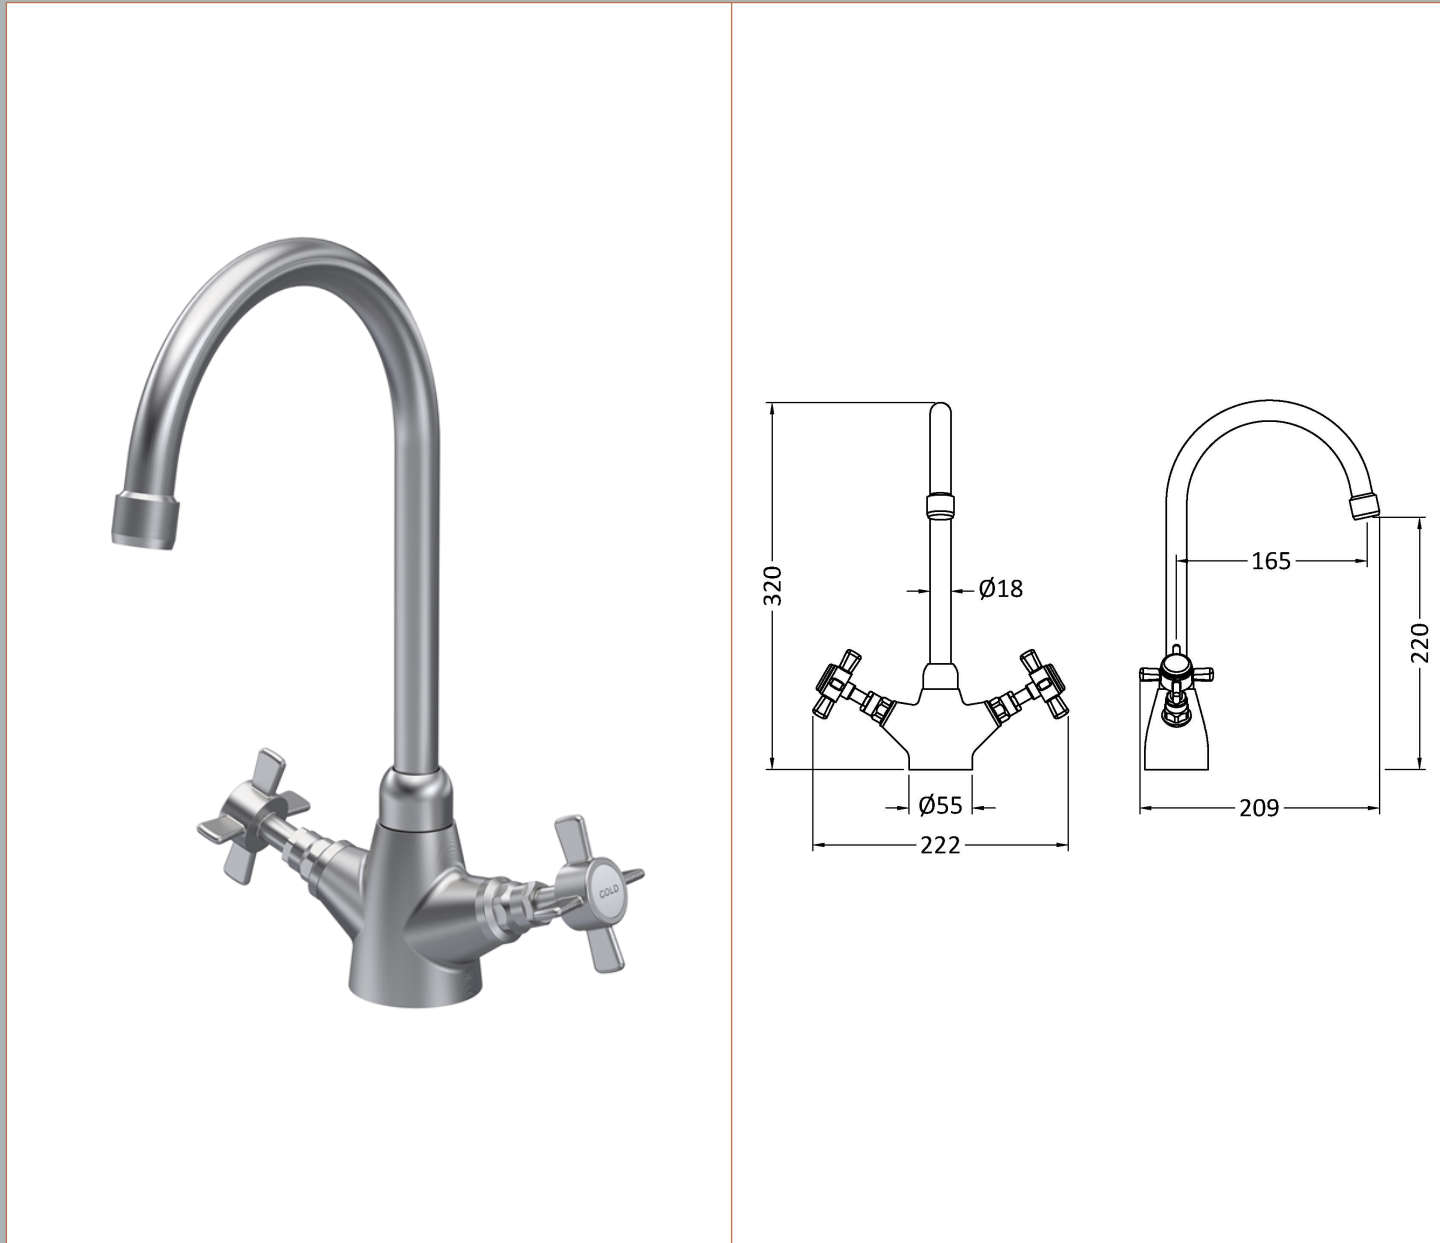

Sales Code: KB603

Description: Traditional Mono Sink Mixer

**Product Dimensions**

Height (mm):	345
Width (mm):	180
Depth (mm):	165
Length (mm):	
Nett Weight (kg):	0.53

**Packaging Dimensions**

Height (mm):	70
Width (mm):	280
Depth (mm):	360
Gross Weight (kg):	1.03

**Packaging Data**

Box Colour:	Brown Cardboard Box
Box Qty:	1
Label Size:	100 x 50
Label Colour:	White Label
Label Qty:	1

**Outer Box Dimensions (If Applicable)**

Height (mm):	370
Width (mm):	295
Depth (mm):	375
Length (mm):	
Gross Weight (kg):	5
Barcode:	5056678401163

**Product Details**

Country of Origin:	China
Fitting Instruction:	No
Product Material:	Brass
Control Type:	Manual
Waste Included:	Waste Not Included
Waste Type:	Not Applicable
WRAS Approval: No	Approval No: N/A
Valve/Cartridge Type:	1/4 Turn Ceramic Disc
Colour/Finish:	Brushed Nickel
Mount Type:	Deck
Operating Pressure (bar):	0.5
Flow Rates: (Litres Per Min)	0.1 bar: 4.2   0.5 bar: 8.3   1 bar: 12   2 bar: 16.8   3 bar: 20.6
Pipe Size:	15 mm
Pipe Centres:	N/A