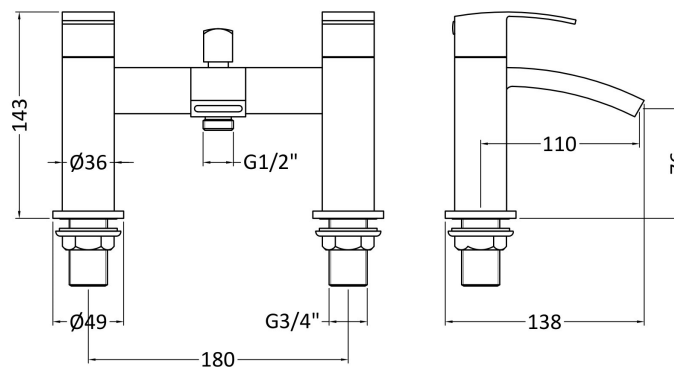

### Product Dimensions

Height (mm):	127
Width (mm):	229
Depth (mm):	138
Length (mm):	
Nett Weight (kg):	1.53

### Packaging Dimensions

Height (mm):	155
Width (mm):	218
Depth (mm):	150
Gross Weight (kg):	2.03

### Outer Box Dimensions (If Applicable)

Height (mm):	260
Width (mm):	485
Depth (mm):	445
Length (mm):	
Gross Weight (kg):	16
Barcode:	5055369025541

Flow Rates: (Litres Per Min)	0.1 bar: 8	0.5 bar: 24	1 bar: 34	2 bar: 0	3 bar: 0
Pipe Size:	22 mm (3/4" Bsp)				
Pipe Centres:	180 mm				