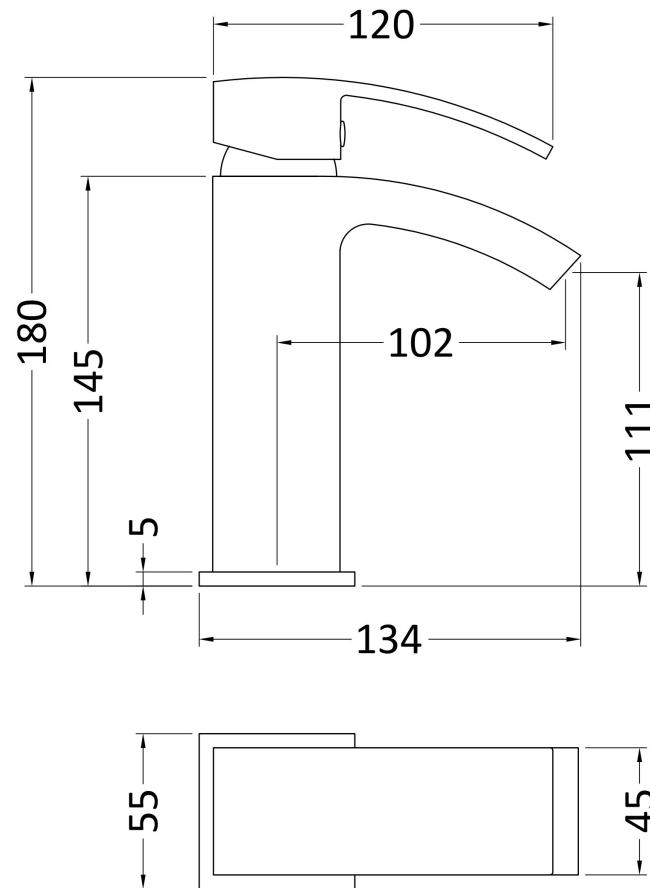

Sales Code: TSI305

Description: Sinclair Mono Basin

Product Dimensions

Height (mm):	180
Width (mm):	55
Depth (mm):	134
Length (mm):	
Nett Weight (kg):	0.63

Packaging Dimensions

Height (mm):	54
Width (mm):	148
Depth (mm):	157
Gross Weight (kg):	1.13

Packaging Data

Box Colour:	White Cardboard Box
Box Qty:	1
Label Size:	100 x 50
Label Colour:	White Label
Label Qty:	2

Outer Box Dimensions (If Applicable)

Height (mm):	380
Width (mm):	460
Depth (mm):	200
Length (mm):	
Gross Weight (kg):	15
Barcode:	5055275824405

Product Details

Country of Origin:	China
Fitting Instruction:	No
Product Material:	Brass
Control Type:	Manual
Waste Included:	Waste Included
Waste Type:	Not Applicable
WRAS Approval: No	Approval No: N/A
Valve/Cartridge Type:	Single Lever Cartridge
Colour/Finish:	Chrome
Mount Type:	Deck
Operating Pressure (bar):	0.2

Flow Rates: (Litres Per Min)	0.1 bar: 3.5	0.5 bar: 8.3	1 bar: 12	2 bar: 17	3 bar: 21
Pipe Size:	15 mm				
Pipe Centres:	N/A				