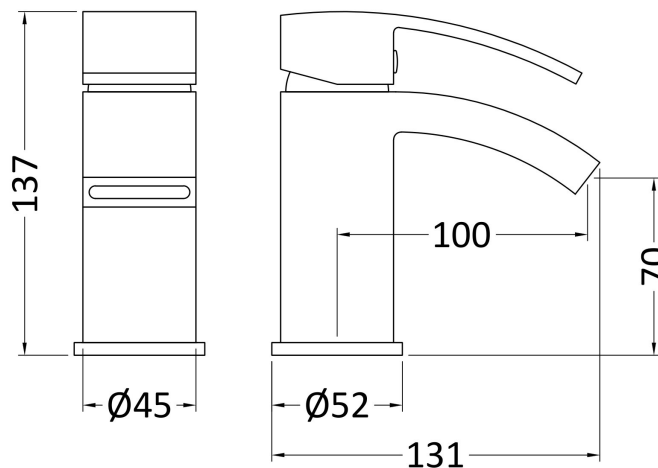

Sales Code: TSI315

Description: Sinclair Mono Basin

Product Dimensions

Height (mm):	137
Width (mm):	45
Depth (mm):	131
Length (mm):	
Nett Weight (kg):	0.56

Packaging Dimensions

Height (mm):	48
Width (mm):	132
Depth (mm):	136
Gross Weight (kg):	1.06

Packaging Data

Box Colour:	White Cardboard Box
Box Qty:	1
Label Size:	100 x 50
Label Colour:	White Label
Label Qty:	2

Outer Box Dimensions (If Applicable)

Height (mm):	385
Width (mm):	200
Depth (mm):	320
Length (mm):	
Gross Weight (kg):	14
Barcode:	5055275824399

Product Details

Country of Origin:	China
Fitting Instruction:	No
Product Material:	Brass
Control Type:	Manual
Waste Included:	Waste Included
Waste Type:	Not Applicable
WRAS Approval:	No
Approval No:	N/A
Valve/Cartridge Type:	Single Lever Cartridge
Colour/Finish:	Chrome
Mount Type:	Deck
Operating Pressure (bar):	0.2
Flow Rates: (Litres Per Min)	0.1 bar: 2.2 0.5 bar: 7 1 bar: 10.3 2 bar: 14.7 3 bar: 18.2
Pipe Size:	15 mm
Pipe Centres:	N/A