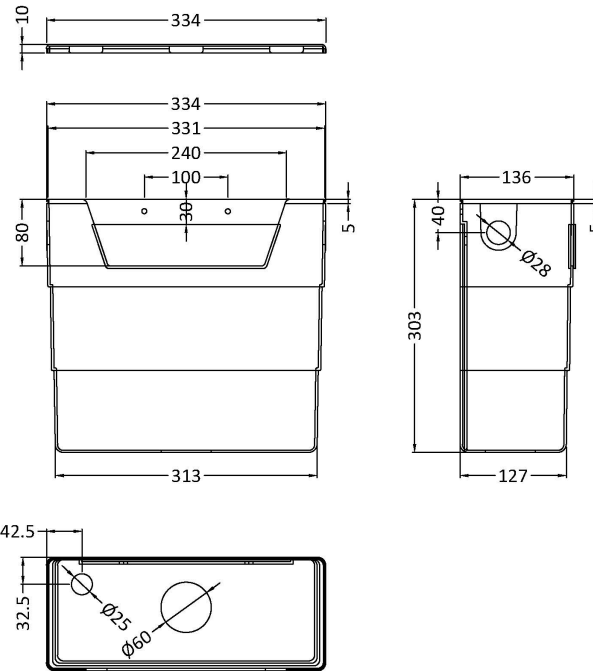

Sales Code: XTY006

Description: Cable Conc Universal Access Cistern

Product Dimensions

Length (mm):	
Width (mm):	303
Height (mm):	334
Depth (mm):	136
Nett Weight (kg):	2.23

Packaging Dimensions

Height (mm):	345
Width (mm):	145
Depth (mm):	320
Gross Weight (kg):	2.23

Packaging Data

Box Colour:	Brown Cardboard Box
Box Qty:	1
Label Size:	100 x 50
Label Colour:	White Label
Label Qty:	2

Outer Box Dimensions (If Applicable)

Height (mm):	
Width (mm):	
Length (mm):	
Depth (mm):	
Gross Weight (kg):	2
Barcode:	5055146182566

Product Details

Country of Origin:	China
Fitting Instruction:	No
CE & UKCA:	Yes
Product Material:	Hd Polyethylene
Heating Element Wattage:	Not Applicable
Colour/Finish:	Chrome
Product Diameter:	Not Applicable
Connection Size:	1/2" Bsp