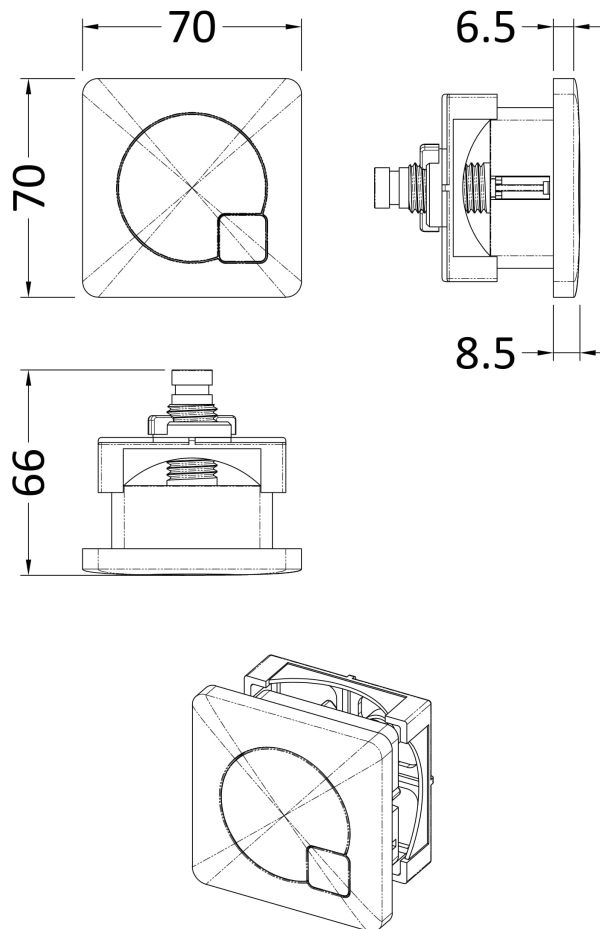

### Product Dimensions

Length (mm):	
Width (mm):	70
Height (mm):	70
Depth (mm):	99
Nett Weight (kg):	0.2

### Packaging Dimensions

Height (mm):	80
Width (mm):	155
Depth (mm):	80
Gross Weight (kg):	0.2

### Outer Box Dimensions (If Applicable)

Height (mm):	
Width (mm):	
Length (mm):	
Depth (mm):	
Gross Weight (kg):	
Barcode:	5056211893141

### Product Dimensions

Length (mm):	
Width (mm):	303
Height (mm):	334
Depth (mm):	136
Nett Weight (kg):	2.23