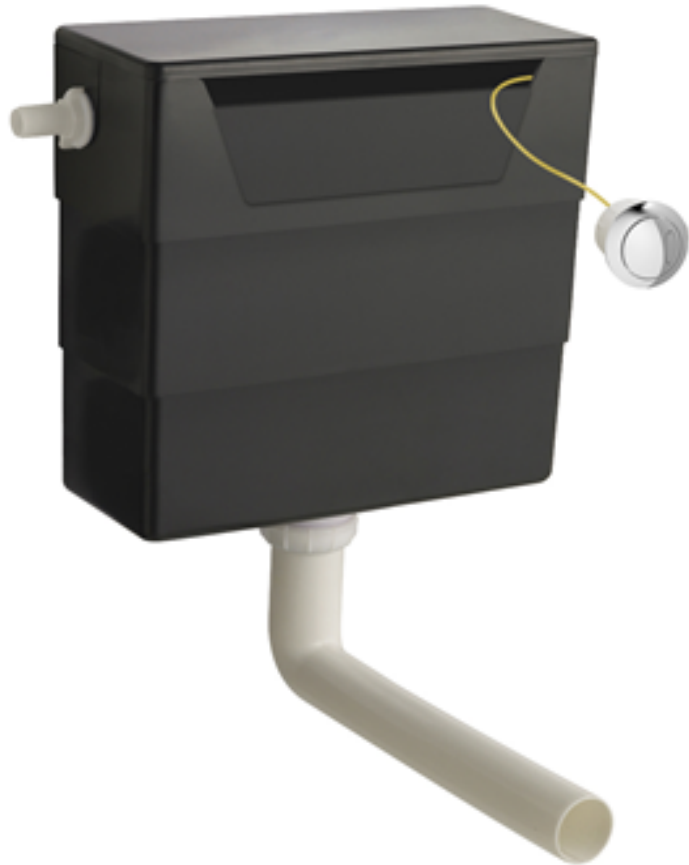

Sales Code: XTY6M01

Description: Concealed Cistern & Square Push Button

### Packaging Details

Barcode: 5056211899624

Sales Code: MDPB01

Description: Square Dual Flush Push Button

### Outer Box Dimensions (If Applicable)

Height (mm):	
Width (mm):	
Length (mm):	
Depth (mm):	
Gross Weight (kg):	
Barcode:	5056211893141

Sales Code: XTY006

Description: Cable Conc Universal Access Cistern