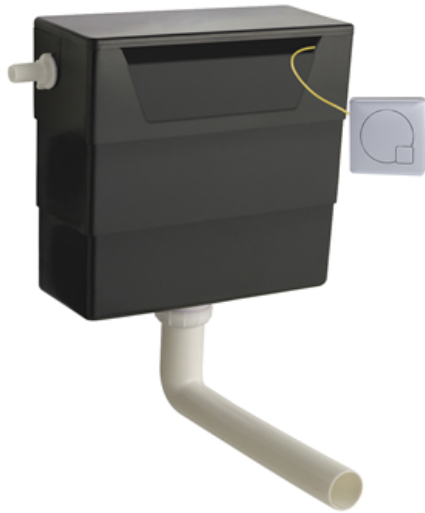

Sales Code: XTY6M01

Description: Concealed Cistern & Square Push Button

### Packaging Details

Barcode: 5056211899624

Sales Code: MDPB01

Description: Square Dual Flush Push Button

### Product Dimensions

Length (mm):	
Width (mm):	70
Height (mm):	70
Depth (mm):	99
Nett Weight (kg):	0.2