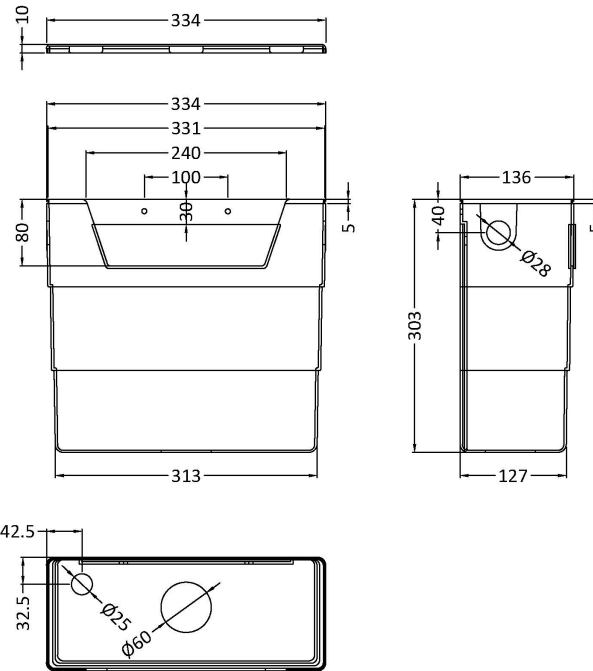

### Product Dimensions

Length (mm):	
Width (mm):	70
Height (mm):	70
Depth (mm):	99
Nett Weight (kg):	0.2

### Packaging Dimensions

Height (mm):	80
Width (mm):	155
Depth (mm):	80
Gross Weight (kg):	0.2

### Outer Box Dimensions (If Applicable)

Height (mm):	
Width (mm):	
Length (mm):	
Depth (mm):	
Gross Weight (kg):	
Barcode:	5056211893141

### Product Dimensions

Length (mm):	
Width (mm):	303
Height (mm):	334
Depth (mm):	136
Nett Weight (kg):	2.23