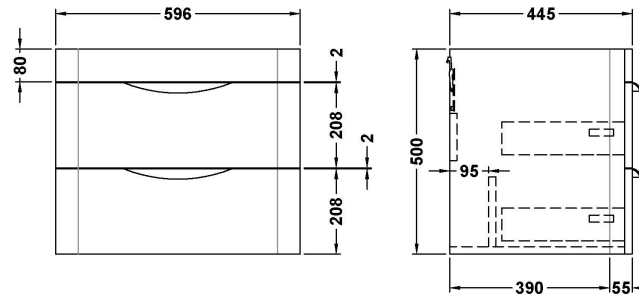

Sales Code: FPA1402A

Description: Parade 600 W/H 2 Drawer Basin & Cabinet

Packaging Details

Barcode: 5056462656090

Sales Code: PMP1483

Description: 600 Wall Hung 2-Drawer Basin Unit

Product Dimensions

Height (mm):	500
Width (mm):	596
Depth (mm):	445
Nett Weight (kg):	27

Packaging Dimensions

Height (mm):	550
Width (mm):	500
Depth (mm):	645
Gross Weight (kg):	27

Packaging Data

Box Colour:	Brown Cardboard Box - Printed
Box Qty:	1
Label Size:	100 x 50
Label Colour:	White Label
Label Qty:	2

Sales Code: CBM003

Description: Ceramic Basin 610X460

Product Dimensions

Height (mm):	450
Width (mm):	600
Depth (mm):	157
Nett Weight (kg):	12.82

Packaging Dimensions

Height (mm):	470
Width (mm):	640
Depth (mm):	167
Gross Weight (kg):	12.82

Packaging Data

Box Colour:	Brown Cardboard Box - Printed
Box Qty:	1
Label Size:	100 x 50
Label Colour:	White Label
Label Qty:	2

Outer Box Dimensions (If Applicable)

Height (mm):	
Width (mm):	
Depth (mm):	
Gross Weight (kg):	
Barcode:	5056211875789