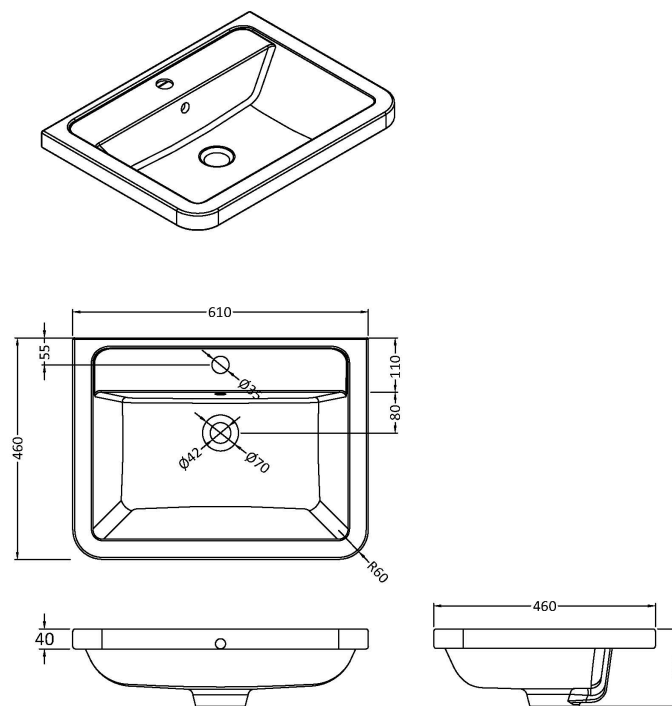

Packaging Dimensions

Height (mm):	550
Width (mm):	500
Depth (mm):	645
Gross Weight (kg):	27

Packaging Data

Box Colour:	Brown Cardboard Box - Printed
Box Qty:	1
Label Size:	100 x 50
Label Colour:	White Label
Label Qty:	2

Outer Box Dimensions (If Applicable)

Height (mm):	
Width (mm):	
Depth (mm):	
Gross Weight (kg):	
Barcode:	5056462618623

Product Details

Country of Origin:	China
Fitting Instruction:	No
CE & UKCA:	N/A
FSC Certified Materials:	Yes
Colour:	Satin Soft Black
Construction Method:	Cam & Wood Dowel
Construction Type:	Rigid
Cabinet Finish:	MFC Painted Matt
Fascia Finish:	Mdf Painted Matt
Cabinet Thickness (mm):	18
Fascia Thickness (mm):	18
Drawer Included:	Yes
Drawer Type:	80mm High Metal S/C Inc Galler
No of Shelves:	0
Hinge Type:	Not Applicable
Hinge Included:	No
Adjustable Legs:	No
Fixings Included:	Yes
Handle Style:	Contemporary
Waste Shroud:	Yes
Handle Included:	Yes
Handle Type:	Cup

Sales Code: CBM003

Description: Ceramic Basin 610X460

Product Dimensions

Height (mm):	450
Width (mm):	600
Depth (mm):	157
Nett Weight (kg):	12.82

Packaging Dimensions

Height (mm):	470
Width (mm):	640
Depth (mm):	167
Gross Weight (kg):	12.82

Packaging Data

Box Colour:	Brown Cardboard Box - Printed
Box Qty:	1
Label Size:	100 x 50
Label Colour:	White Label
Label Qty:	2

Outer Box Dimensions (If Applicable)

Height (mm):	
Width (mm):	
Depth (mm):	
Gross Weight (kg):	
Barcode:	5056211875789