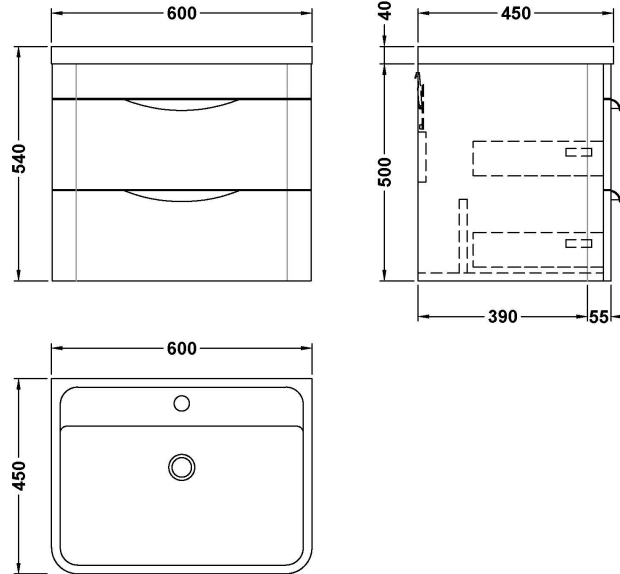

Sales Code: FPA1402A

Description: Parade 600 W/H 2 Drawer Basin & Cabinet

Packaging Details

Barcode: 5056462656090

Sales Code: PMP1483

Description: 600 Wall Hung 2-Drawer Basin Unit

Product Dimensions

Height (mm):	500
Width (mm):	596
Depth (mm):	445
Nett Weight (kg):	27

Packaging Dimensions

Height (mm):	550
Width (mm):	500
Depth (mm):	645
Gross Weight (kg):	27

Packaging Data

Box Colour:	Brown Cardboard Box - Printed
Box Qty:	1
Label Size:	100 x 50
Label Colour:	White Label
Label Qty:	2

Sales Code: CBM003

Description: Ceramic Basin 610X460

Product Dimensions

Height (mm):	450
Width (mm):	600
Depth (mm):	157
Nett Weight (kg):	12.82

Packaging Dimensions

Height (mm):	470
Width (mm):	640
Depth (mm):	167
Gross Weight (kg):	12.82

Packaging Data

Box Colour:	Brown Cardboard Box - Printed
Box Qty:	1
Label Size:	100 x 50
Label Colour:	White Label
Label Qty:	2

Outer Box Dimensions (If Applicable)

Height (mm):	
Width (mm):	
Depth (mm):	
Gross Weight (kg):	
Barcode:	5056211875789