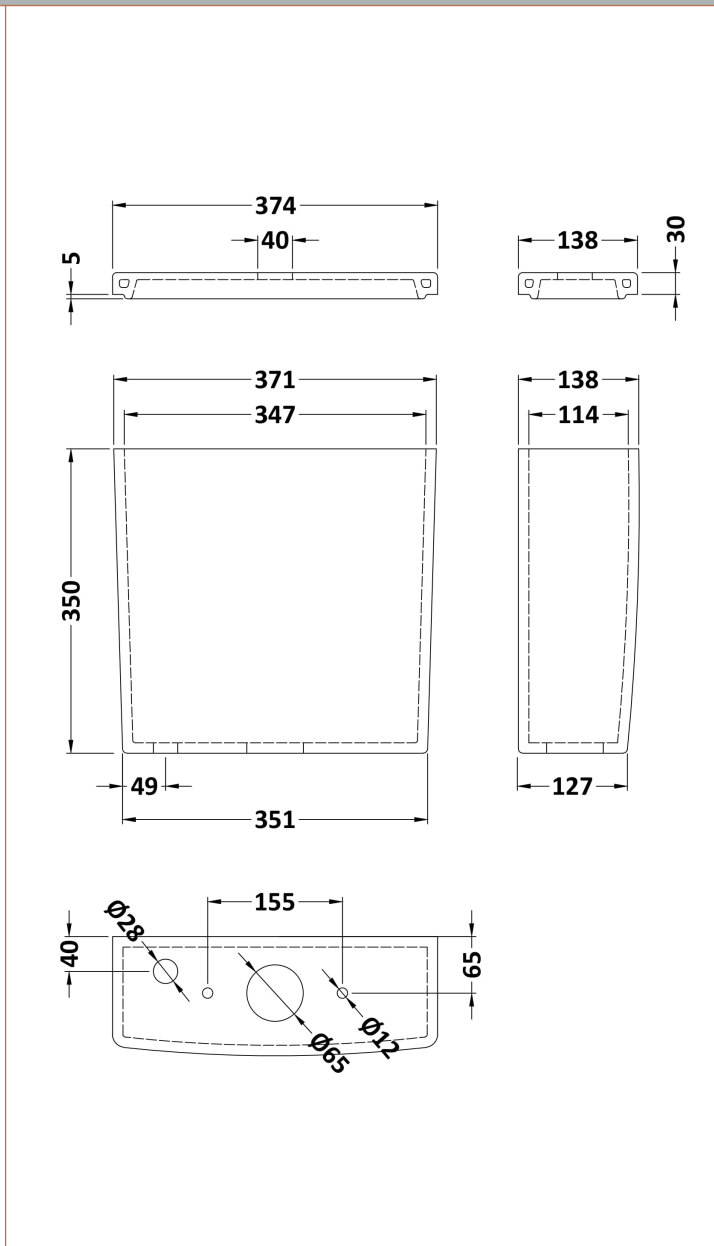

Sales Code: Cbl012

Description: Bliss Toilet & 600 Basin Pedestal

Packaging Details

Barcode: 5056211868514

Sales Code: NCH100B

Description: Esq Square Pan Only

Product Dimensions

Height (mm):	405
Width (mm):	350
Depth (mm):	610
Nett Weight (kg):	29

Packaging Dimensions

Height (mm):	435
Width (mm):	425
Depth (mm):	635
Gross Weight (kg):	30

Packaging Data

Box Colour:	Brown Cardboard Box - Printed
Box Qty:	1
Label Size:	100 x 50
Label Colour:	Not Applicable
Label Qty:	0

Outer Box Dimensions (If Applicable)

Height (mm):	
Width (mm):	
Depth (mm):	
Gross Weight (kg):	
Barcode:	5055369029211

Product Details

Country of Origin:	China
Fitting Instruction:	No
Certification: CE & UKCA:	Yes WRAS: N/A WRAS No: N/A
Product Material:	Vitreous China
Fixing Supplied:	No

Sales Code: NCH101

Description: Esq Square Cistern & Fittings

Product Dimensions

Height (mm):	380
Width (mm):	374
Depth (mm):	138
Nett Weight (kg):	11.53

Packaging Dimensions

Height (mm):	165
Width (mm):	390
Depth (mm):	410
Gross Weight (kg):	13