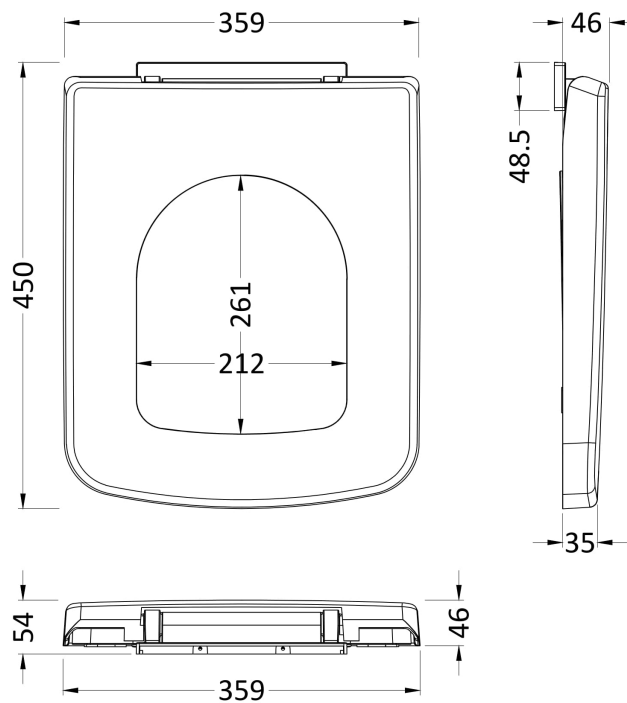

Outer Box Dimensions (If Applicable)

Height (mm):	
Width (mm):	
Depth (mm):	
Gross Weight (kg):	
Barcode:	5055369029211

Product Details

Country of Origin:	China
Fitting Instruction:	No
Certification: CE & UKCA:	Yes WRAS: N/A WRAS No: N/A
Product Material:	Vitreous China
Fixing Supplied:	No

Sales Code: NCH101

Description: Esq Square Cistern & Fittings

Product Dimensions

Height (mm):	380
Width (mm):	374
Depth (mm):	138
Nett Weight (kg):	11.53

Packaging Dimensions

Height (mm):	165
Width (mm):	390
Depth (mm):	410
Gross Weight (kg):	13

Packaging Data

Box Colour:	Brown Cardboard Box - Printed
Box Qty:	1
Label Size:	100 x 50
Label Colour:	Not Applicable
Label Qty:	2

Outer Box Dimensions (If Applicable)

Height (mm):	
Width (mm):	
Depth (mm):	
Gross Weight (kg):	
Barcode:	5055369022540

Sales Code: NCH196

Description: Standard Square Seat, Sc, Top Fix

Product Dimensions

Length (mm):	450
Width (mm):	359
Height (mm):	54
Nett Weight (kg):	2.54

Packaging Dimensions

Length (mm):	460
Width (mm):	380
Height (mm):	60
Gross Weight (kg):	2.8