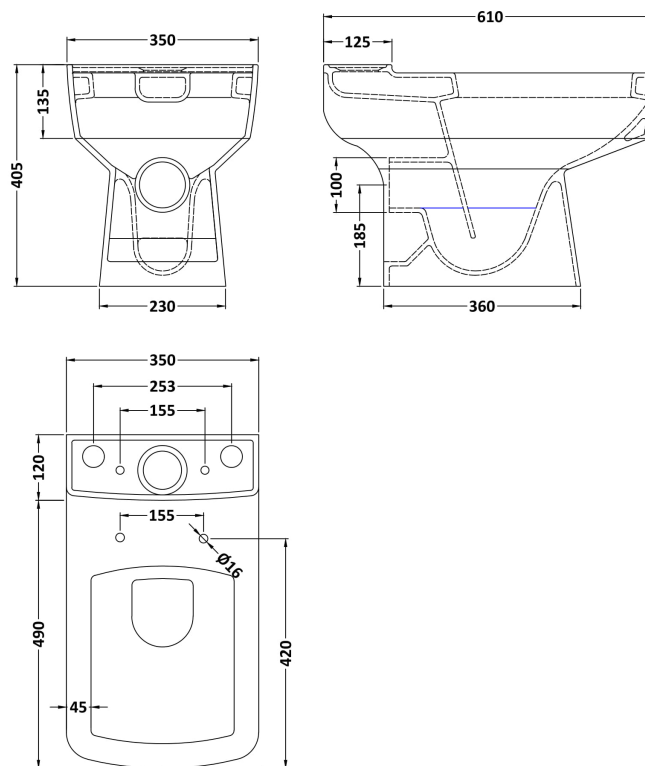

Sales Code: Cbl012

Description: Bliss Toilet & 600 Basin Pedestal

Packaging Details

Barcode: 5056211868514

Sales Code: NCH100B

Description: Esq Square Pan Only

Product Dimensions

Height (mm):	405
Width (mm):	350
Depth (mm):	610
Nett Weight (kg):	29

Packaging Dimensions

Height (mm):	435
Width (mm):	425
Depth (mm):	635
Gross Weight (kg):	30

Packaging Data

Box Colour:	Brown Cardboard Box - Printed
Box Qty:	1
Label Size:	100 x 50
Label Colour:	Not Applicable
Label Qty:	0

Outer Box Dimensions (If Applicable)

Height (mm):	
Width (mm):	
Depth (mm):	
Gross Weight (kg):	
Barcode:	5055369029211

Product Details

Country of Origin:	China
Fitting Instruction:	No
Certification: CE & UKCA:	Yes WRAS: N/A WRAS No: N/A
Product Material:	Vitreous China
Fixing Supplied:	No

Sales Code: NCH101

Description: Esq Square Cistern & Fittings

Product Dimensions

Height (mm):	380
Width (mm):	374
Depth (mm):	138
Nett Weight (kg):	11.53

Packaging Dimensions

Height (mm):	165
Width (mm):	390
Depth (mm):	410
Gross Weight (kg):	13