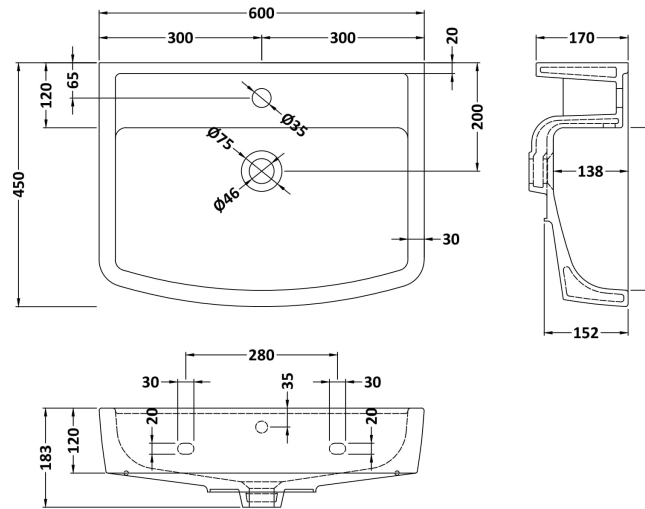

Sales Code: NCH196

Description: Standard Square Seat, Sc, Top Fix

Product Dimensions

Length (mm):	450
Width (mm):	359
Height (mm):	54
Nett Weight (kg):	2.54

Packaging Dimensions

Length (mm):	460
Width (mm):	380
Height (mm):	60
Gross Weight (kg):	2.8

Packaging Data

Box Colour:	White Cardboard Box - Printed
Box Qty:	1
Label Size:	100 x 50
Label Colour:	Not Applicable
Label Qty:	

Outer Box Dimensions (If Applicable)

Length (mm):	470
Width (mm):	280
Height (mm):	390
Gross Weight (kg):	14
Barcode:	5056211803362

Product Details

Country of Origin:	China
Fitting Instruction:	No
CE & UKCA:	Not Applicable
Product Material:	Polypropylene
Seat Type:	D Shape
Seat Function:	Soft Close
Hinge Centres (Min):	123
Hinge Centres (Max):	165
Hinge Material:	Stainless Steel Nylon
Colour/Finish:	White
Fixing Method:	Top Fix

Sales Code: NCH102

Description: Esq Square 600mm Basin 1T/H

Product Dimensions

Height (mm):	183
Width (mm):	600
Depth (mm):	450
Nett Weight (kg):	16.6

Packaging Dimensions

Height (mm):	205
Width (mm):	615
Depth (mm):	475
Gross Weight (kg):	17.3