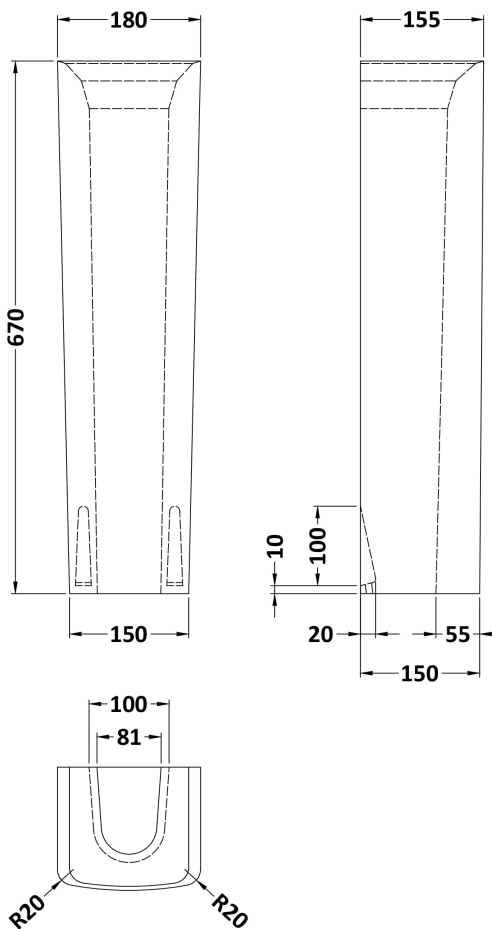

Outer Box Dimensions (If Applicable)

Height (mm):	
Width (mm):	
Depth (mm):	
Gross Weight (kg):	
Barcode:	5055369029211

Product Details

Country of Origin:	China
Fitting Instruction:	No
Certification: CE & UKCA:	Yes WRAS: N/A WRAS No: N/A
Product Material:	Vitreous China
Fixing Supplied:	No

Sales Code: NCH102

Description: Esq Square 600mm Basin 1T/H

Product Dimensions

Height (mm):	183
Width (mm):	600
Depth (mm):	450
Nett Weight (kg):	16.6

Packaging Dimensions

Height (mm):	205
Width (mm):	615
Depth (mm):	475
Gross Weight (kg):	17.3

Packaging Data

Box Colour:	Brown Cardboard Box - Printed
Box Qty:	1
Label Size:	100 x 50
Label Colour:	Not Applicable
Label Qty:	0

Outer Box Dimensions (If Applicable)

Height (mm):	
Width (mm):	
Depth (mm):	
Gross Weight (kg):	
Barcode:	5055275828823

Product Dimensions

Height (mm):	670
Width (mm):	180
Depth (mm):	155
Nett Weight (kg):	10

Packaging Dimensions

Height (mm):	180
Width (mm):	695
Depth (mm):	205
Gross Weight (kg):	10.5

Packaging Data

Box Colour:	Brown Cardboard Box - Printed
Box Qty:	1
Label Size:	100 x 50
Label Colour:	Not Applicable
Label Qty:	0