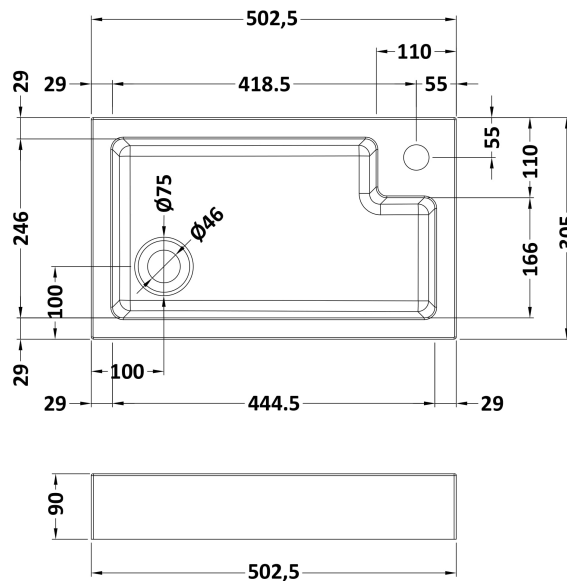

Sales Code: PRC141B

Description: 500 2 In 1 Wc/Basin Unit

Packaging Details

Barcode: 5056462627007

Sales Code: PRC141

Description: 500X300 Pr W.C. Unit

Product Dimensions

Height (mm):	766
Width (mm):	500
Depth (mm):	300
Nett Weight (kg):	15.72

Packaging Dimensions

Height (mm):	325
Width (mm):	525
Depth (mm):	810
Gross Weight (kg):	15.72

Packaging Data

Box Colour:	Brown Cardboard Box - Printed
Box Qty:	1
Label Size:	100 x 50
Label Colour:	Not Applicable
Label Qty:	0

Outer Box Dimensions (If Applicable)

Height (mm):	
Width (mm):	
Depth (mm):	
Gross Weight (kg):	
Barcode:	5055275830055

Product Details

Country of Origin:	China
Fitting Instruction:	No
CE & UKCA:	N/A
FSC Certified Materials:	Yes
Colour:	Gloss White
Construction Method:	Cam & Wood Dowel
Construction Type:	Rigid
Cabinet Finish:	MFC Painted Gloss
Fascia Finish:	Mdf Painted Gloss
Cabinet Thickness (mm):	16
Fascia Thickness (mm):	18
Drawer Included:	No
Drawer Type:	Not Applicable
No of Shelves:	0
Hinge Type:	Not Applicable
Hinge Included:	No
Adjustable Legs:	No
Fixings Included:	No
Handle Style:	Not Applicable
Waste Shroud:	No
Handle Included:	No
Handle Type:	Not Applicable

Sales Code: PMB023

Description: 2 In 1 Polymarble Basin 503 X 305 Fw

Product Dimensions

Height (mm):	90
Width (mm):	503
Depth (mm):	305
Nett Weight (kg):	10.5

Packaging Dimensions

Height (mm):	90
Width (mm):	525
Depth (mm):	380
Gross Weight (kg):	11