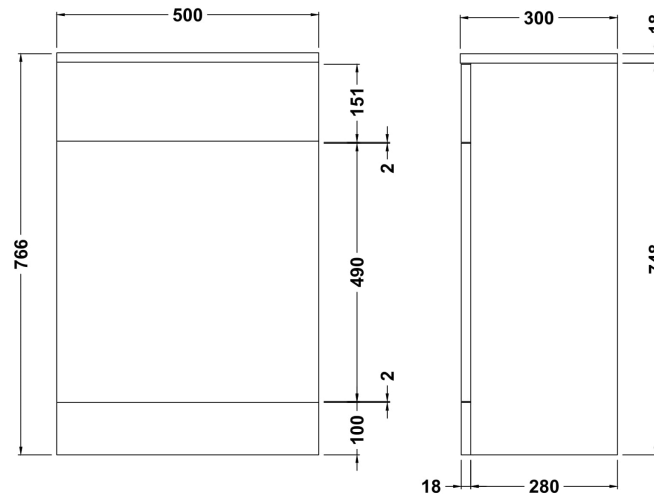

Sales Code: PRC141B

Description: 500 2 In 1 Wc/Basin Unit

Packaging Details

Barcode: 5056462627007

Sales Code: PRC141

Description: 500X300 Pr W.C. Unit

Product Dimensions

Height (mm):	766
Width (mm):	500
Depth (mm):	300
Nett Weight (kg):	15.72

Packaging Dimensions

Height (mm):	325
Width (mm):	525
Depth (mm):	810
Gross Weight (kg):	15.72

Packaging Data

Box Colour:	Brown Cardboard Box - Printed
Box Qty:	1
Label Size:	100 x 50
Label Colour:	Not Applicable
Label Qty:	0

Sales Code: PMB023

Description: 2 In 1 Polymarble Basin 503 X 305 Fw

Product Dimensions

Height (mm):	90
Width (mm):	503
Depth (mm):	305
Nett Weight (kg):	10.5

Packaging Dimensions

Height (mm):	90
Width (mm):	525
Depth (mm):	380
Gross Weight (kg):	11

Packaging Data

Box Colour:	Brown Cardboard Box - Printed
Box Qty:	1
Label Size:	100 x 50
Label Colour:	White Label
Label Qty:	2

Outer Box Dimensions (If Applicable)

Height (mm):	
Width (mm):	
Depth (mm):	
Gross Weight (kg):	
Barcode:	5056211897248