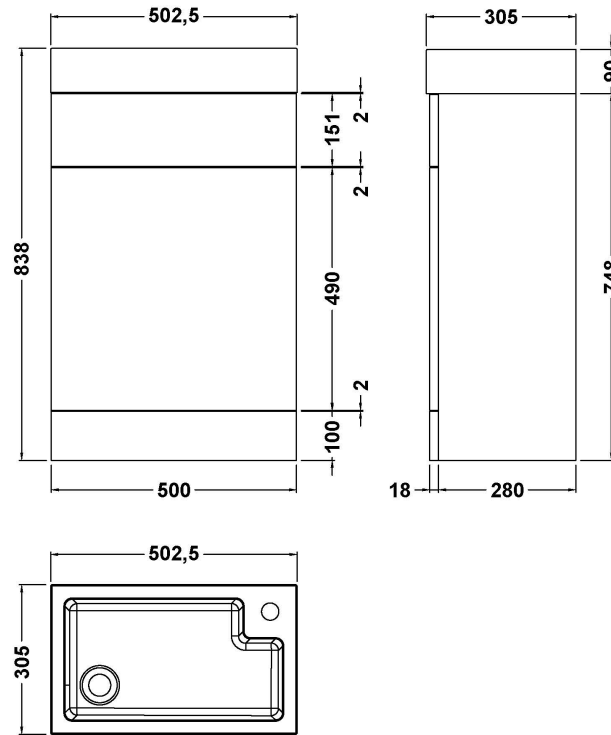

Sales Code: PRC141B

Description: 500 2 In 1 Wc/Basin Unit

Packaging Details

Barcode: 5056462627007

Sales Code: PRC141

Description: 500X300 Pr W.C. Unit

Product Dimensions

Height (mm):	766
Width (mm):	500
Depth (mm):	300
Nett Weight (kg):	15.72

Packaging Dimensions

Height (mm):	325
Width (mm):	525
Depth (mm):	810
Gross Weight (kg):	15.72

Packaging Data

Box Colour:	Brown Cardboard Box - Printed
Box Qty:	1
Label Size:	100 x 50
Label Colour:	Not Applicable
Label Qty:	0

Outer Box Dimensions (If Applicable)

Height (mm):	
Width (mm):	
Depth (mm):	
Gross Weight (kg):	
Barcode:	5055275830055

Product Details

Country of Origin:	China
Fitting Instruction:	No
CE & UKCA:	N/A
FSC Certified Materials:	Yes
Colour:	Gloss White
Construction Method:	Cam & Wood Dowel
Construction Type:	Rigid
Cabinet Finish:	MFC Painted Gloss
Fascia Finish:	Mdf Painted Gloss
Cabinet Thickness (mm):	16
Fascia Thickness (mm):	18
Drawer Included:	No
Drawer Type:	Not Applicable
No of Shelves:	0
Hinge Type:	Not Applicable
Hinge Included:	No
Adjustable Legs:	No
Fixings Included:	No
Handle Style:	Not Applicable
Waste Shroud:	No
Handle Included:	No
Handle Type:	Not Applicable

Sales Code: PMB023

Description: 2 In 1 Polymarble Basin 503 X 305 Fw

Product Dimensions

Height (mm):	90
Width (mm):	503
Depth (mm):	305
Nett Weight (kg):	10.5

Packaging Dimensions

Height (mm):	90
Width (mm):	525
Depth (mm):	380
Gross Weight (kg):	11