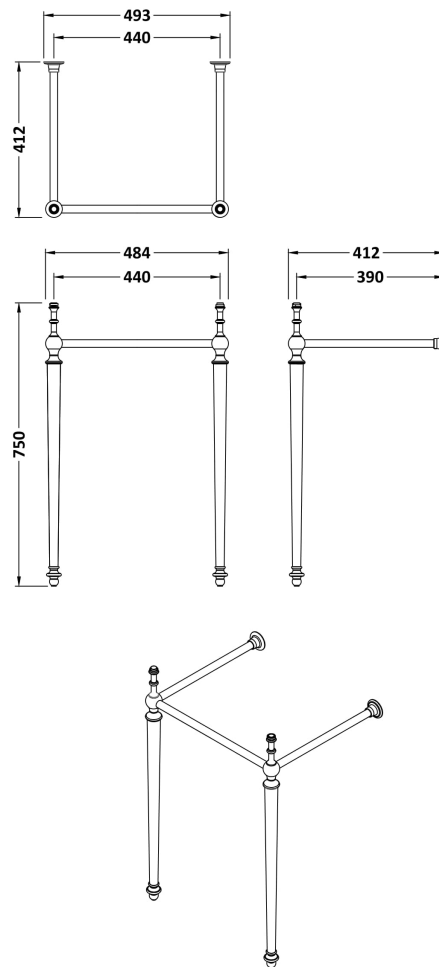

Sales Code: Clb512

Description: Classique 500 0Th Basin With Lux Stand

Packaging Details

Barcode: 5056678444948

Sales Code: NLA002

Description: Traditional Basin Stand

Product Dimensions

Length (mm):	
Width (mm):	493
Height (mm):	750
Depth (mm):	442
Nett Weight (kg):	3.58

Packaging Dimensions

Height (mm):	600
Width (mm):	295
Depth (mm):	90
Gross Weight (kg):	3.95

Packaging Data

Box Colour:	Brown Cardboard Box
Box Qty:	1
Label Size:	100 x 50
Label Colour:	White Label
Label Qty:	2

Outer Box Dimensions (If Applicable)

Height (mm):	
Width (mm):	
Length (mm):	
Depth (mm):	
Gross Weight (kg):	
Barcode:	5056211868675

Product Details

Country of Origin:	China
Fitting Instruction:	No
CE & UKCA:	N/A
Product Material:	Stainless Steel
Heating Element Wattage:	Not Applicable
Colour/Finish:	Chrome
Product Diameter:	N/A
Connection Size:	Not Applicable

Sales Code: EA370

Description: Basin Bottle Trap

Product Dimensions

Length (mm):	
Width (mm):	361
Height (mm):	240
Depth (mm):	45
Nett Weight (kg):	0.66

Packaging Dimensions

Height (mm):	200
Width (mm):	110
Depth (mm):	85
Gross Weight (kg):	0.66