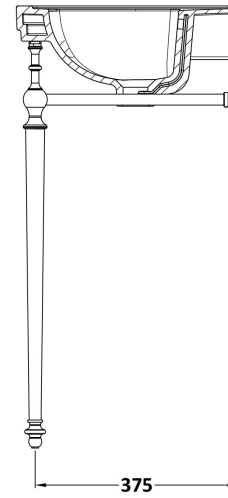

Sales Code: Clb512

Description: Classique 500 0Th Basin With Lux Stand

Packaging Details

Barcode: 5056678444948

Sales Code: NLA002

Description: Traditional Basin Stand

Product Dimensions

Length (mm):	
Width (mm):	493
Height (mm):	750
Depth (mm):	442
Nett Weight (kg):	3.58

Packaging Dimensions

Height (mm):	600
Width (mm):	295
Depth (mm):	90
Gross Weight (kg):	3.95

Packaging Data

Box Colour:	Brown Cardboard Box
Box Qty:	1
Label Size:	100 x 50
Label Colour:	White Label
Label Qty:	2

Outer Box Dimensions (If Applicable)

Height (mm):	
Width (mm):	
Length (mm):	
Depth (mm):	
Gross Weight (kg):	
Barcode:	5056211868675

Product Details

Country of Origin:	China
Fitting Instruction:	No
CE & UKCA:	N/A
Product Material:	Stainless Steel
Heating Element Wattage:	Not Applicable
Colour/Finish:	Chrome
Product Diameter:	N/A
Connection Size:	Not Applicable

Sales Code: EA370

Description: Basin Bottle Trap

Product Dimensions

Length (mm):	
Width (mm):	361
Height (mm):	240
Depth (mm):	45
Nett Weight (kg):	0.66

Packaging Dimensions

Height (mm):	200
Width (mm):	110
Depth (mm):	85
Gross Weight (kg):	0.66