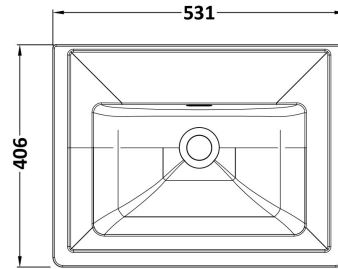

Sales Code: Clb512

Description: Classique 500 0Th Basin With Lux Stand

Packaging Details

Barcode: 5056678444948

Sales Code: NLA002

Description: Traditional Basin Stand

Product Dimensions

Length (mm):	
Width (mm):	493
Height (mm):	750
Depth (mm):	442
Nett Weight (kg):	3.58

Packaging Dimensions

Height (mm):	600
Width (mm):	295
Depth (mm):	90
Gross Weight (kg):	3.95

Packaging Data

Box Colour:	Brown Cardboard Box
Box Qty:	1
Label Size:	100 x 50
Label Colour:	White Label
Label Qty:	2

Outer Box Dimensions (If Applicable)

Height (mm):	
Width (mm):	
Length (mm):	
Depth (mm):	
Gross Weight (kg):	
Barcode:	5056211868675

Product Details

Country of Origin:	China
Fitting Instruction:	No
CE & UKCA:	N/A
Product Material:	Stainless Steel
Heating Element Wattage:	Not Applicable
Colour/Finish:	Chrome
Product Diameter:	N/A
Connection Size:	Not Applicable

Sales Code: EA370

Description: Basin Bottle Trap

Product Dimensions

Length (mm):	
Width (mm):	361
Height (mm):	240
Depth (mm):	45
Nett Weight (kg):	0.66

Packaging Dimensions

Height (mm):	200
Width (mm):	110
Depth (mm):	85
Gross Weight (kg):	0.66