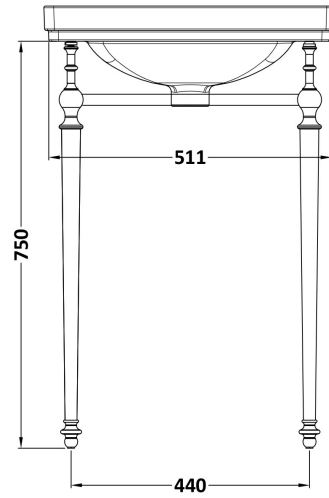

Sales Code: Clb512

Description: Classique 500 0Th Basin With Lux Stand

Packaging Details

Barcode: 5056678444948

Sales Code: NLA002

Description: Traditional Basin Stand

Product Dimensions

Length (mm):	
Width (mm):	493
Height (mm):	750
Depth (mm):	442
Nett Weight (kg):	3.58

Packaging Dimensions

Height (mm):	600
Width (mm):	295
Depth (mm):	90
Gross Weight (kg):	3.95

Packaging Data

Box Colour:	Brown Cardboard Box
Box Qty:	1
Label Size:	100 x 50
Label Colour:	White Label
Label Qty:	2

Outer Box Dimensions (If Applicable)

Height (mm):	
Width (mm):	
Length (mm):	
Depth (mm):	
Gross Weight (kg):	
Barcode:	5056211868675

Product Details

Country of Origin:	China
Fitting Instruction:	No
CE & UKCA:	N/A
Product Material:	Stainless Steel
Heating Element Wattage:	Not Applicable
Colour/Finish:	Chrome
Product Diameter:	N/A
Connection Size:	Not Applicable

Sales Code: EA370

Description: Basin Bottle Trap

Product Dimensions

Length (mm):	
Width (mm):	361
Height (mm):	240
Depth (mm):	45
Nett Weight (kg):	0.66

Packaging Dimensions

Height (mm):	200
Width (mm):	110
Depth (mm):	85
Gross Weight (kg):	0.66