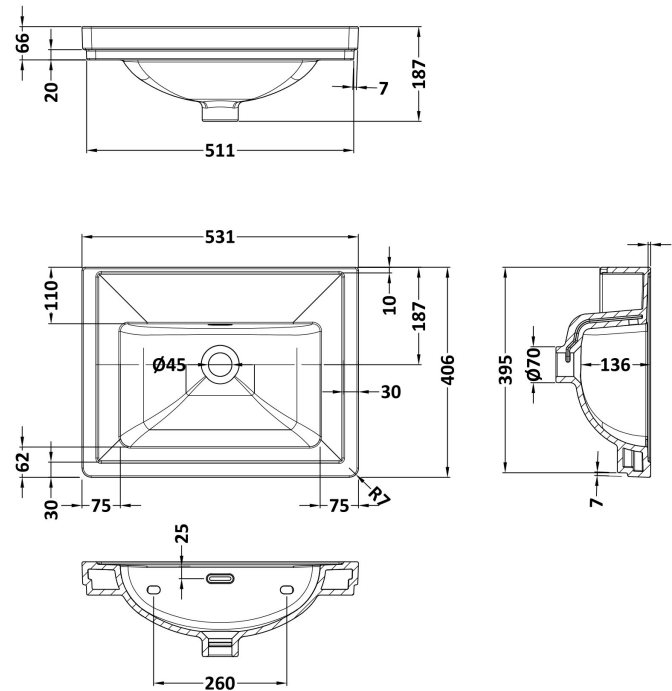

Sales Code: CBM512

Description: 500 Classique Basin 0Th

Product Dimensions

Height (mm):	187
Width (mm):	531
Depth (mm):	406
Nett Weight (kg):	13.5

Packaging Dimensions

Height (mm):	430
Width (mm):	550
Depth (mm):	220
Gross Weight (kg):	13.5

Packaging Data

Box Colour:	Brown Cardboard Box - Printed
Box Qty:	1
Label Size:	100 x 50
Label Colour:	White Label
Label Qty:	2

Outer Box Dimensions (If Applicable)

Height (mm):	
Width (mm):	
Depth (mm):	
Gross Weight (kg):	
Barcode:	5056678431184

Product Details

Country of Origin:	Utd.Arab.Emir.	
Fitting Instruction:	No	
Certification: CE & UKCA:	No	WRAS: N/A WRAS No: N/A
Product Material:	Fireclay	
Fixing Supplied:	No	

Pans/Bidets: Trap Style: N/A Includes Seat: Not Applicable

Seats: Seat Type: N/A Material: Not Applicable
Function: Not Applicable Hinge Type: Not Applicable
Hinge Material: Not Applicable

Cisterns: Operating Type: Not Applicable Fittings: Not Applicable
Lever Type: Not Applicable

Basins: Tap Hole: No Tapholes Chain Stay Hole: No
Template: Not Required Waste Type Req: Slotted
Overflow Inc: Yes Overflow Cover: Yes
Inner Bowl Depth (mm): 136 mm