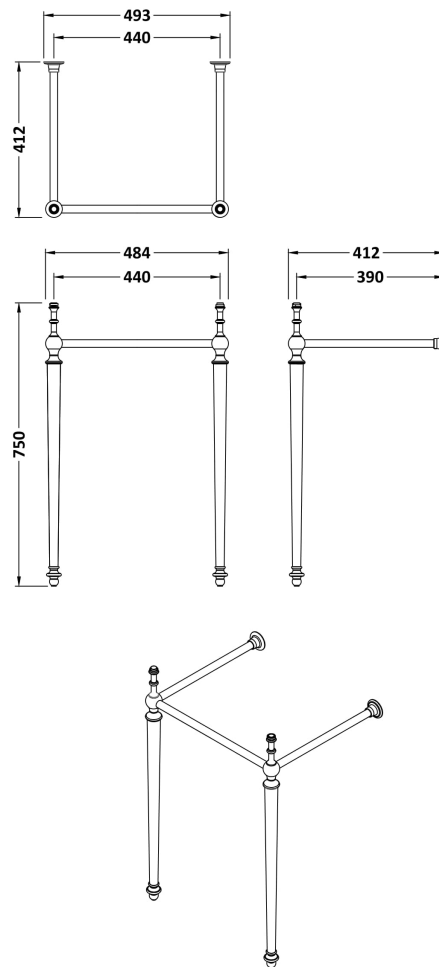

Sales Code: Clb502

Description: Classique 500 1Th Basin With Lux Stand

Packaging Details

Barcode: 5056678444931

Sales Code: NLA002

Description: Traditional Basin Stand

Product Dimensions

Length (mm):	
Width (mm):	493
Height (mm):	750
Depth (mm):	442
Nett Weight (kg):	3.58

Packaging Dimensions

Height (mm):	600
Width (mm):	295
Depth (mm):	90
Gross Weight (kg):	3.95

Packaging Data

Box Colour:	Brown Cardboard Box
Box Qty:	1
Label Size:	100 x 50
Label Colour:	White Label
Label Qty:	2

Outer Box Dimensions (If Applicable)

Height (mm):	
Width (mm):	
Length (mm):	
Depth (mm):	
Gross Weight (kg):	
Barcode:	5056211868675

Product Details

Country of Origin:	China
Fitting Instruction:	No
CE & UKCA:	N/A
Product Material:	Stainless Steel
Heating Element Wattage:	Not Applicable
Colour/Finish:	Chrome
Product Diameter:	N/A
Connection Size:	Not Applicable

Sales Code: EA370

Description: Basin Bottle Trap

Product Dimensions

Length (mm):	
Width (mm):	361
Height (mm):	240
Depth (mm):	45
Nett Weight (kg):	0.66

Packaging Dimensions

Height (mm):	200
Width (mm):	110
Depth (mm):	85
Gross Weight (kg):	0.66