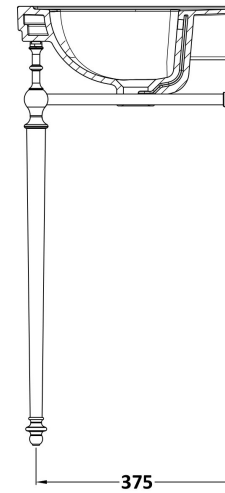

Sales Code: Clb502

Description: Classique 500 1Th Basin With Lux Stand

Packaging Details

Barcode: 5056678444931

Sales Code: NLA002

Description: Traditional Basin Stand

Product Dimensions

Length (mm):	
Width (mm):	493
Height (mm):	750
Depth (mm):	442
Nett Weight (kg):	3.58

Packaging Dimensions

Height (mm):	600
Width (mm):	295
Depth (mm):	90
Gross Weight (kg):	3.95

Packaging Data

Box Colour:	Brown Cardboard Box
Box Qty:	1
Label Size:	100 x 50
Label Colour:	White Label
Label Qty:	2

Outer Box Dimensions (If Applicable)

Height (mm):	
Width (mm):	
Length (mm):	
Depth (mm):	
Gross Weight (kg):	
Barcode:	5056211868675

Product Details

Country of Origin:	China
Fitting Instruction:	No
CE & UKCA:	N/A
Product Material:	Stainless Steel
Heating Element Wattage:	Not Applicable
Colour/Finish:	Chrome
Product Diameter:	N/A
Connection Size:	Not Applicable

Sales Code: EA370

Description: Basin Bottle Trap

Product Dimensions

Length (mm):	
Width (mm):	361
Height (mm):	240
Depth (mm):	45
Nett Weight (kg):	0.66

Packaging Dimensions

Height (mm):	200
Width (mm):	110
Depth (mm):	85
Gross Weight (kg):	0.66