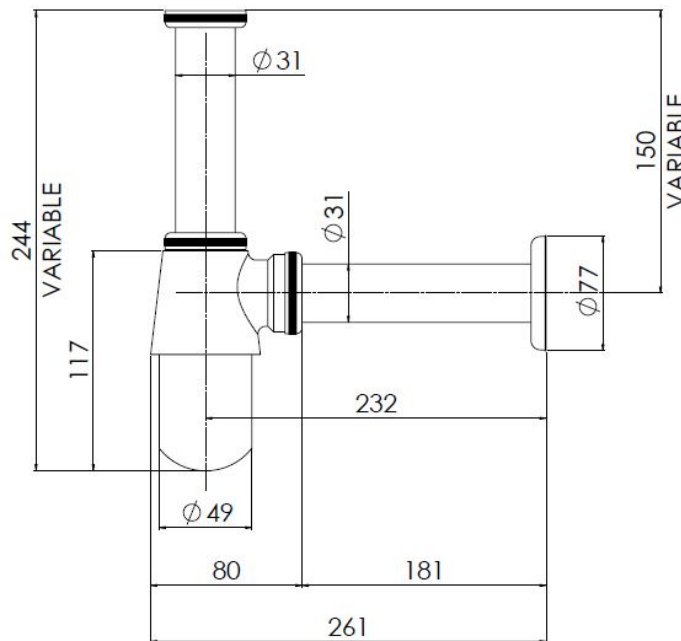

Packaging Dimensions

Height (mm):	600
Width (mm):	295
Depth (mm):	90
Gross Weight (kg):	3.95

Packaging Data

Box Colour:	Brown Cardboard Box
Box Qty:	1
Label Size:	100 x 50
Label Colour:	White Label
Label Qty:	2

Outer Box Dimensions (If Applicable)

Height (mm):	
Width (mm):	
Length (mm):	
Depth (mm):	
Gross Weight (kg):	
Barcode:	5056211868675

Product Details

Country of Origin:	China
Fitting Instruction:	No
CE & UKCA:	N/A
Product Material:	Stainless Steel
Heating Element Wattage:	Not Applicable
Colour/Finish:	Chrome
Product Diameter:	N/A
Connection Size:	Not Applicable

Sales Code: EA370

Description: Basin Bottle Trap

Product Dimensions

Length (mm):	
Width (mm):	361
Height (mm):	240
Depth (mm):	45
Nett Weight (kg):	0.66

Packaging Dimensions

Height (mm):	200
Width (mm):	110
Depth (mm):	85
Gross Weight (kg):	0.66

Product Details

Country of Origin:	China
Fitting Instruction:	No
CE & UKCA:	N/A
Product Material:	Brass
Heating Element Wattage:	Not Applicable
Colour/Finish:	Chrome
Product Diameter:	73mm
Connection Size:	11/4"