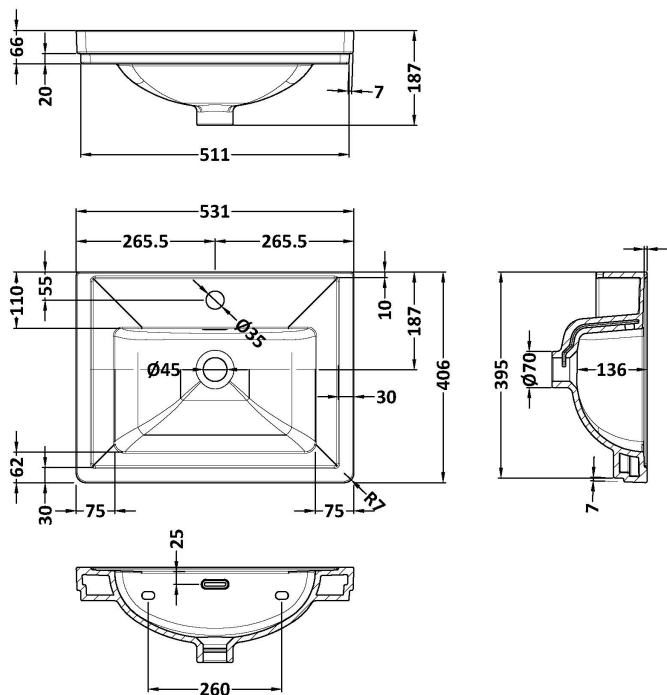

Sales Code: CBM502

Description: 500 Classique Basin 1Th

Product Dimensions

Height (mm):	187
Width (mm):	531
Depth (mm):	406
Nett Weight (kg):	13.5

Packaging Dimensions

Height (mm):	430
Width (mm):	550
Depth (mm):	220
Gross Weight (kg):	13.5

Packaging Data

Box Colour:	Brown Cardboard Box - Printed
Box Qty:	1
Label Size:	100 x 50
Label Colour:	White Label
Label Qty:	2

Outer Box Dimensions (If Applicable)

Height (mm):	
Width (mm):	
Depth (mm):	
Gross Weight (kg):	
Barcode:	5056462643632

Product Details

Country of Origin:	Utd.Arab.Emir.
Fitting Instruction:	No
Certification: CE & UKCA: No	WRAS: N/A WRAS No: N/A
Product Material:	Fireclay
Fixing Supplied:	No

Pans/Bidets: Trap Style: N/A Includes Seat: Not Applicable

Seats: Seat Type: N/A Material: Not Applicable
Function: Not Applicable Hinge Type: Not Applicable
Hinge Material: Not Applicable

Cisterns: Operating Type: Not Applicable Fittings: Not Applicable
Lever Type: Not Applicable

Basins: Tap Hole: One Taphole Chain Stay Hole: No
Template: Not Required Waste Type Req: Slotted
Overflow Inc: Yes Overflow Cover: Yes
Inner Bowl Depth (mm): 136 mm