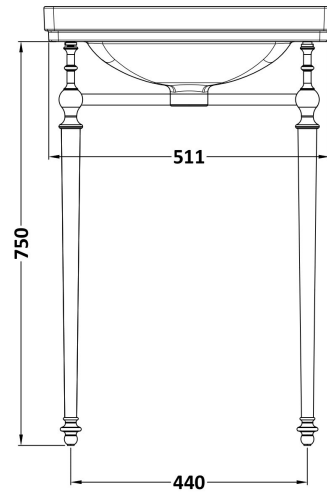

Sales Code: Clb502

Description: Classique 500 1Th Basin With Lux Stand

Packaging Details

Barcode: 5056678444931

Sales Code: NLA002

Description: Traditional Basin Stand

Product Dimensions

Length (mm):	
Width (mm):	493
Height (mm):	750
Depth (mm):	442
Nett Weight (kg):	3.58

Packaging Dimensions

Height (mm):	600
Width (mm):	295
Depth (mm):	90
Gross Weight (kg):	3.95

Packaging Data

Box Colour:	Brown Cardboard Box
Box Qty:	1
Label Size:	100 x 50
Label Colour:	White Label
Label Qty:	2

Outer Box Dimensions (If Applicable)

Height (mm):	
Width (mm):	
Length (mm):	
Depth (mm):	
Gross Weight (kg):	
Barcode:	5056211868675

Product Details

Country of Origin:	China
Fitting Instruction:	No
CE & UKCA:	N/A
Product Material:	Stainless Steel
Heating Element Wattage:	Not Applicable
Colour/Finish:	Chrome
Product Diameter:	N/A
Connection Size:	Not Applicable

Sales Code: EA370

Description: Basin Bottle Trap

Product Dimensions

Length (mm):	
Width (mm):	361
Height (mm):	240
Depth (mm):	45
Nett Weight (kg):	0.66

Packaging Dimensions

Height (mm):	200
Width (mm):	110
Depth (mm):	85
Gross Weight (kg):	0.66