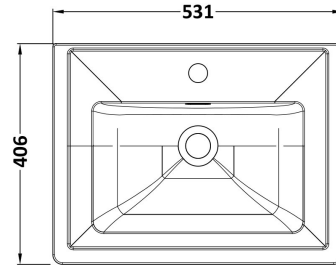

Sales Code: Clb502

Description: Classique 500 1Th Basin With Lux Stand

Packaging Details

Barcode: 5056678444931

Sales Code: NLA002

Description: Traditional Basin Stand

Product Dimensions

Length (mm):	
Width (mm):	493
Height (mm):	750
Depth (mm):	442
Nett Weight (kg):	3.58

Packaging Dimensions

Height (mm):	600
Width (mm):	295
Depth (mm):	90
Gross Weight (kg):	3.95

Packaging Data

Box Colour:	Brown Cardboard Box
Box Qty:	1
Label Size:	100 x 50
Label Colour:	White Label
Label Qty:	2

Outer Box Dimensions (If Applicable)

Height (mm):	
Width (mm):	
Length (mm):	
Depth (mm):	
Gross Weight (kg):	
Barcode:	5056211868675

Product Details

Country of Origin:	China
Fitting Instruction:	No
CE & UKCA:	N/A
Product Material:	Stainless Steel
Heating Element Wattage:	Not Applicable
Colour/Finish:	Chrome
Product Diameter:	N/A
Connection Size:	Not Applicable

Sales Code: EA370

Description: Basin Bottle Trap

Product Dimensions

Length (mm):	
Width (mm):	361
Height (mm):	240
Depth (mm):	45
Nett Weight (kg):	0.66

Packaging Dimensions

Height (mm):	200
Width (mm):	110
Depth (mm):	85
Gross Weight (kg):	0.66