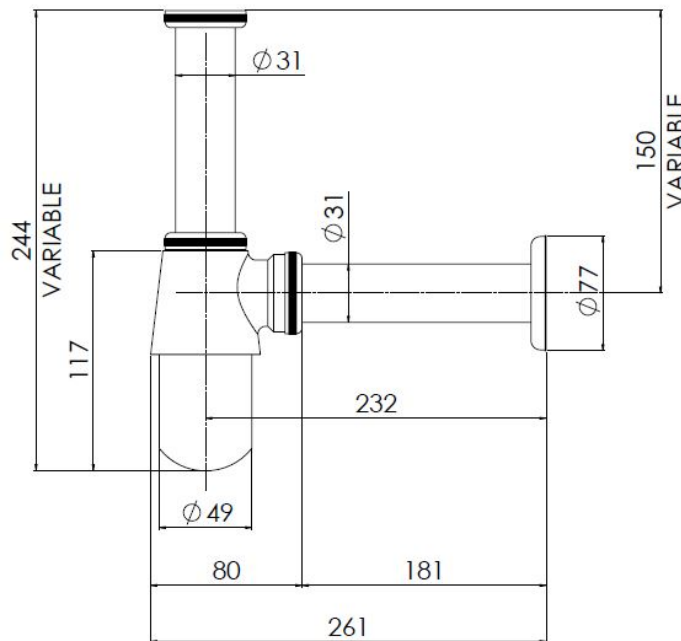

### Product Dimensions

Length (mm):	
Width (mm):	493
Height (mm):	750
Depth (mm):	442
Nett Weight (kg):	3.58

### Packaging Dimensions

Height (mm):	600
Width (mm):	295
Depth (mm):	90
Gross Weight (kg):	3.95

### Outer Box Dimensions (If Applicable)

Height (mm):	
Width (mm):	
Length (mm):	
Depth (mm):	
Gross Weight (kg):	
Barcode:	5056211868675

### Product Dimensions

Length (mm):	
Width (mm):	361
Height (mm):	240
Depth (mm):	45
Nett Weight (kg):	0.66