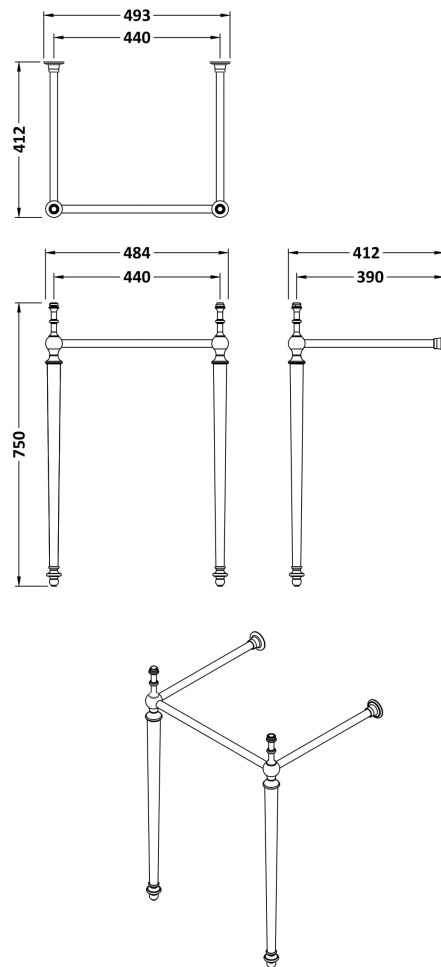

### Product Dimensions

Length (mm):	
Width (mm):	493
Height (mm):	750
Depth (mm):	442
Nett Weight (kg):	3.58

### Packaging Dimensions

Height (mm):	600
Width (mm):	295
Depth (mm):	90
Gross Weight (kg):	3.95

### Outer Box Dimensions (If Applicable)

Height (mm):	
Width (mm):	
Length (mm):	
Depth (mm):	
Gross Weight (kg):	
Barcode:	5056211868675

### Product Dimensions

Length (mm):	
Width (mm):	361
Height (mm):	240
Depth (mm):	45
Nett Weight (kg):	0.66