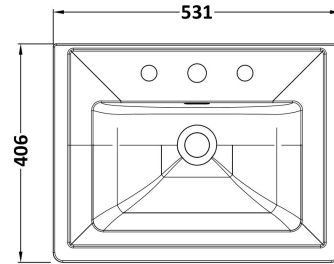

Sales Code: Clb532

Description: Classique 500 3Th Basin With Lux Stand

Packaging Details

Barcode: 5056678444955