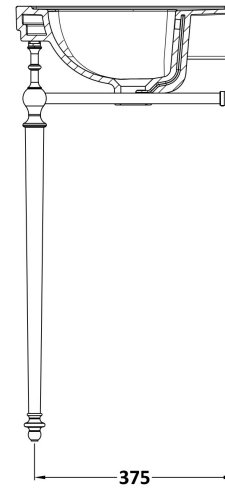

Sales Code: Clb532

Description: Classique 500 3Th Basin With Lux Stand

Packaging Details

Barcode: 5056678444955