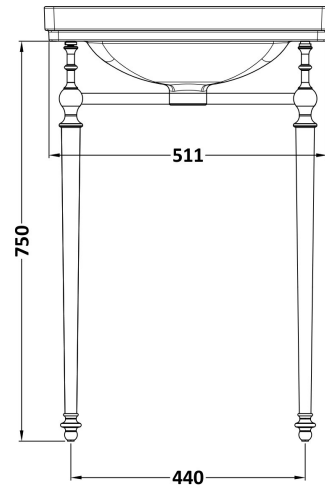

Sales Code: Clb532

Description: Classique 500 3Th Basin With Lux Stand

Packaging Details

Barcode: 5056678444955