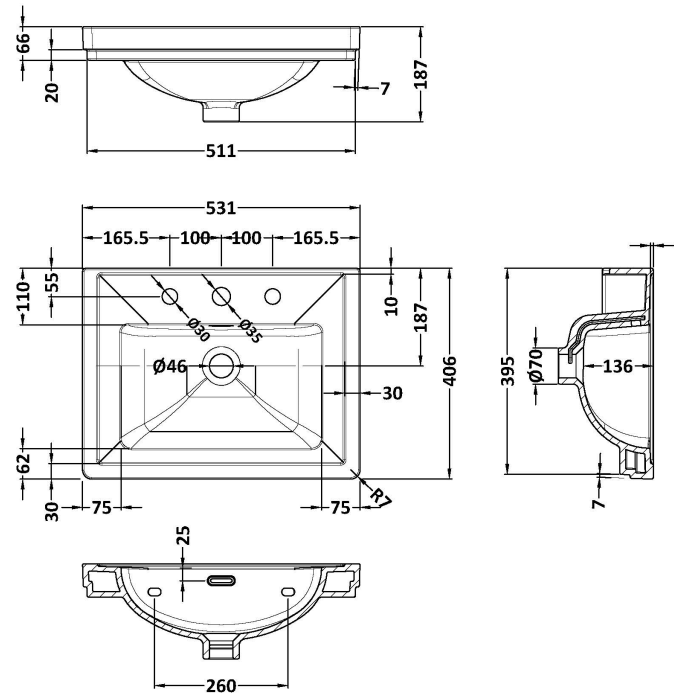

### Product Dimensions

Length (mm):	
Width (mm):	361
Height (mm):	240
Depth (mm):	45
Nett Weight (kg):	0.66

### Outer Box Dimensions (If Applicable)

Height (mm):	
Width (mm):	
Length (mm):	
Depth (mm):	
Gross Weight (kg):	20
Barcode:	5055146103998

### Product Details

Country of Origin:	China
Fitting Instruction:	No
CE & UKCA:	N/A
Product Material:	Brass
Heating Element Wattage:	Not Applicable
Colour/Finish:	Chrome
Product Diameter:	73mm
Connection Size:	11/4"

### Product Dimensions

Height (mm):	187
Width (mm):	531
Depth (mm):	406
Nett Weight (kg):	13.5