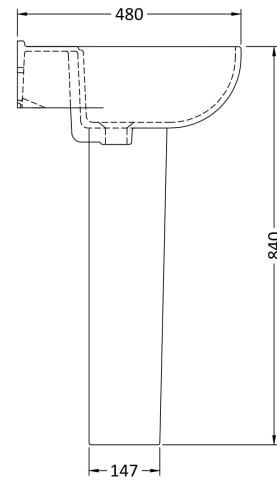

Sales Code: Clw003

Description: Lawton 550mm Basin & Pedestal

Packaging Details

Barcode: 5055275867426

Sales Code: NMU102

Description: 560mm Basin 1Th

Product Dimensions

Height (mm):	220
Width (mm):	550
Depth (mm):	480
Nett Weight (kg):	15.4

Packaging Dimensions

Height (mm):	230
Width (mm):	560
Depth (mm):	490
Gross Weight (kg):	15.6

Packaging Data

Box Colour:	Brown Cardboard Box
Box Qty:	1
Label Size:	100 x 50
Label Colour:	White Label
Label Qty:	2

Outer Box Dimensions (If Applicable)

Height (mm):	
Width (mm):	
Depth (mm):	
Gross Weight (kg):	
Barcode:	5055369083060

Product Details

Country of Origin:	China
Fitting Instruction:	No
Certification: CE & UKCA:	No
WRAS:	N/A
WRAS No:	N/A
Product Material:	Vitreous China
Fixing Supplied:	No

Sales Code: NMU103

Description: Full Pedestal

Product Dimensions

Height (mm):	675
Width (mm):	180
Depth (mm):	165
Nett Weight (kg):	11

Packaging Dimensions

Height (mm):	700
Width (mm):	190
Depth (mm):	180
Gross Weight (kg):	11.2