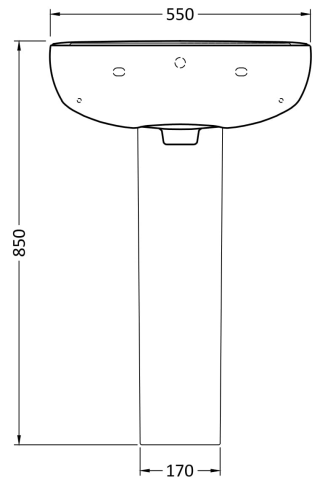

Sales Code: Clw003

Description: Lawton 550mm Basin & Pedestal

Packaging Details

Barcode: 5055275867426

Sales Code: NMU102

Description: 560mm Basin 1Th

Product Dimensions

Height (mm):	220
Width (mm):	550
Depth (mm):	480
Nett Weight (kg):	15.4

Packaging Dimensions

Height (mm):	230
Width (mm):	560
Depth (mm):	490
Gross Weight (kg):	15.6

Packaging Data

Box Colour:	Brown Cardboard Box
Box Qty:	1
Label Size:	100 x 50
Label Colour:	White Label
Label Qty:	2

Outer Box Dimensions (If Applicable)

Height (mm):	
Width (mm):	
Depth (mm):	
Gross Weight (kg):	
Barcode:	5055369083060

Product Details

Country of Origin:	China
Fitting Instruction:	No
Certification: CE & UKCA:	No
WRAS:	N/A
WRAS No:	N/A
Product Material:	Vitreous China
Fixing Supplied:	No

Sales Code: NMU103

Description: Full Pedestal

Product Dimensions

Height (mm):	675
Width (mm):	180
Depth (mm):	165
Nett Weight (kg):	11

Packaging Dimensions

Height (mm):	700
Width (mm):	190
Depth (mm):	180
Gross Weight (kg):	11.2