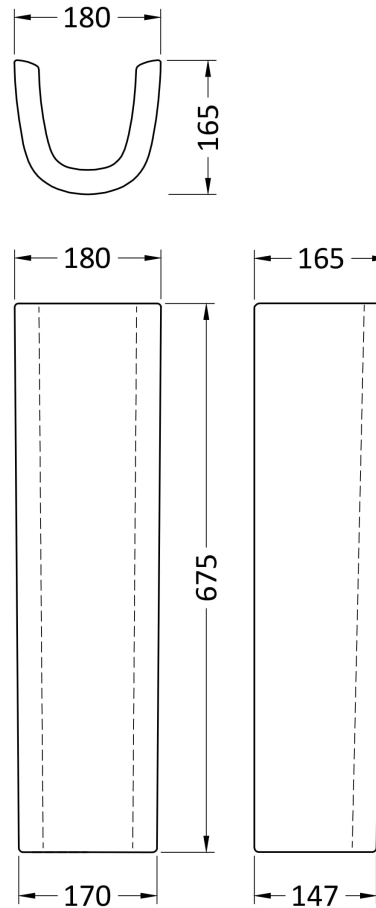

Sales Code: Clw003

Description: Lawton 550mm Basin & Pedestal

Packaging Details

Barcode: 5055275867426

Sales Code: NMU102

Description: 560mm Basin 1Th

Product Dimensions

Height (mm):	220
Width (mm):	550
Depth (mm):	480
Nett Weight (kg):	15.4

Packaging Dimensions

Height (mm):	230
Width (mm):	560
Depth (mm):	490
Gross Weight (kg):	15.6

Packaging Data

Box Colour:	Brown Cardboard Box
Box Qty:	1
Label Size:	100 x 50
Label Colour:	White Label
Label Qty:	2

Outer Box Dimensions (If Applicable)

Height (mm):	
Width (mm):	
Depth (mm):	
Gross Weight (kg):	
Barcode:	5055369083060

Product Details

Country of Origin:	China
Fitting Instruction:	No
Certification: CE & UKCA:	No
WRAS:	N/A
WRAS No:	N/A
Product Material:	Vitreous China
Fixing Supplied:	No

Sales Code: NMU103

Description: Full Pedestal

Product Dimensions

Height (mm):	675
Width (mm):	180
Depth (mm):	165
Nett Weight (kg):	11

Packaging Dimensions

Height (mm):	700
Width (mm):	190
Depth (mm):	180
Gross Weight (kg):	11.2