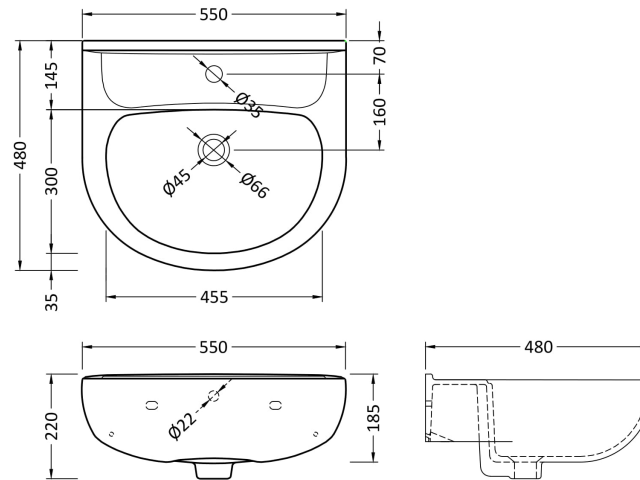

Sales Code: Clw003

Description: Lawton 550mm Basin & Pedestal

Packaging Details

Barcode: 5055275867426

Sales Code: NMU102

Description: 560mm Basin 1Th

Product Dimensions

Height (mm):	220
Width (mm):	550
Depth (mm):	480
Nett Weight (kg):	15.4

Packaging Dimensions

Height (mm):	230
Width (mm):	560
Depth (mm):	490
Gross Weight (kg):	15.6

Packaging Data

Box Colour:	Brown Cardboard Box
Box Qty:	1
Label Size:	100 x 50
Label Colour:	White Label
Label Qty:	2

Outer Box Dimensions (If Applicable)

Height (mm):	
Width (mm):	
Depth (mm):	
Gross Weight (kg):	
Barcode:	5055369083060

Product Details

Country of Origin:	China
Fitting Instruction:	No
Certification: CE & UKCA:	No
WRAS:	N/A
WRAS No:	N/A
Product Material:	Vitreous China
Fixing Supplied:	No

Sales Code: NMU103

Description: Full Pedestal

Product Dimensions

Height (mm):	675
Width (mm):	180
Depth (mm):	165
Nett Weight (kg):	11

Packaging Dimensions

Height (mm):	700
Width (mm):	190
Depth (mm):	180
Gross Weight (kg):	11.2