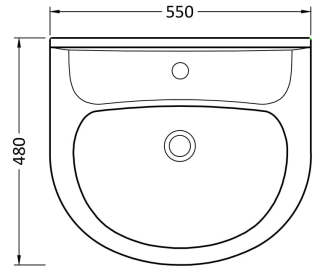

Sales Code: Clw003

Description: Lawton 550mm Basin & Pedestal

Packaging Details

Barcode: 5055275867426

Sales Code: NMU102

Description: 560mm Basin 1Th

Product Dimensions

Height (mm):	220
Width (mm):	550
Depth (mm):	480
Nett Weight (kg):	15.4

Packaging Dimensions

Height (mm):	230
Width (mm):	560
Depth (mm):	490
Gross Weight (kg):	15.6

Packaging Data

Box Colour:	Brown Cardboard Box
Box Qty:	1
Label Size:	100 x 50
Label Colour:	White Label
Label Qty:	2

Outer Box Dimensions (If Applicable)

Height (mm):	
Width (mm):	
Depth (mm):	
Gross Weight (kg):	
Barcode:	5055369083060

Product Details

Country of Origin:	China
Fitting Instruction:	No
Certification: CE & UKCA:	No
WRAS:	N/A
WRAS No:	N/A
Product Material:	Vitreous China
Fixing Supplied:	No

Sales Code: NMU103

Description: Full Pedestal

Product Dimensions

Height (mm):	675
Width (mm):	180
Depth (mm):	165
Nett Weight (kg):	11

Packaging Dimensions

Height (mm):	700
Width (mm):	190
Depth (mm):	180
Gross Weight (kg):	11.2