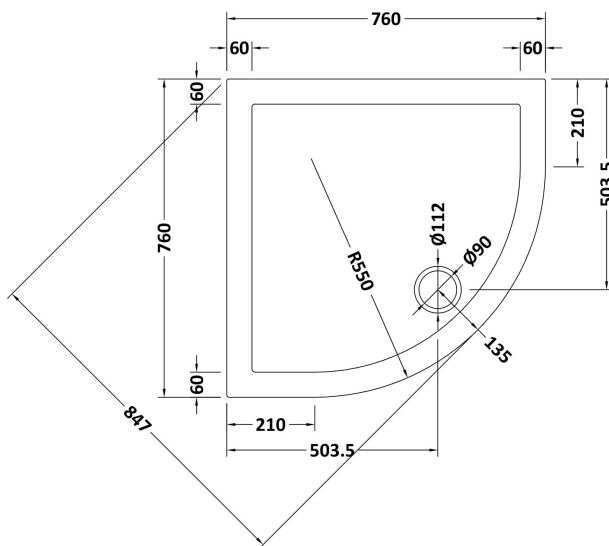

### Product Dimensions

Length (mm):	760
Width (mm):	760
Height (mm):	40
Nett Weight (kg):	15.8

### Packaging Dimensions

Length (mm):	800
Width (mm):	800
Height (mm):	85
Gross Weight (kg):	16.1

### Packaging Data

Box Colour:	Shrinkwrap & Polystyrene
Box Qty:	1
Label Size:	100 x 50
Label Colour:	White Label
Label Qty:	2

### Outer Box Dimensions (If Applicable)

Length (mm):	
Width (mm):	
Height (mm):	
Gross Weight (kg):	
Barcode:	5056211803607