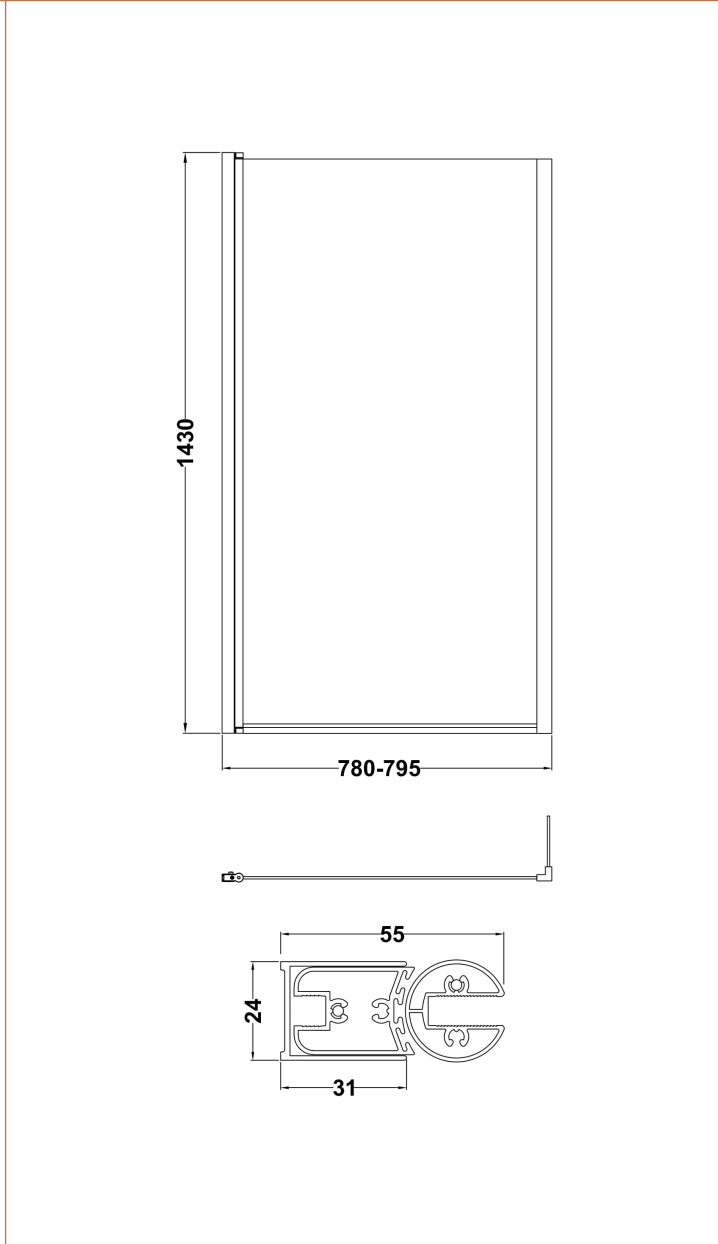

Sales Code: NSBS7

Description: Sq Shower Screen, Fixed Return (6)

**Product Dimensions**

Height (mm):	1430
Width (mm):	795
Depth (mm):	150
Nett Weight (kg):	18.7

**Packaging Dimensions**

Height (mm):	55
Width (mm):	840
Length (mm):	1460
Gross Weight (kg):	18.7

**Packaging Data**

Box Colour:	Brown Cardboard Box - Printed
Box Qty:	
Label Size:	x
Label Colour:	Not Applicable
Label Qty:	

**Outer Box Dimensions (If Applicable)**

Height (mm):	
Width (mm):	
Depth (mm):	
Length (mm):	
Gross Weight (kg):	
Barcode:	5055275824962

**Product Details**

Country of Origin:	China
Fitting Instruction:	No
CE & UKCA:	Yes
Profile Material:	Aluminium
Profile Finish:	Chrome
Adjustments (mm):	780mm - 795mm
Entry Width (mm):	
Swing In Dim (mm):	777mm
Swing Out Dim (mm):	777mm
Radius (mm):	Not Applicable
Glass Thickness (mm):	6
Easy Fit:	Not Applicable
Easy Clean:	No
Handle Style:	Not Applicable
Handle Material:	Not Applicable
Enclosure Design:	Not Applicable
Wheel Type:	Not Applicable
Support Bar Included:	Support Bar Not Included
Extras:	None