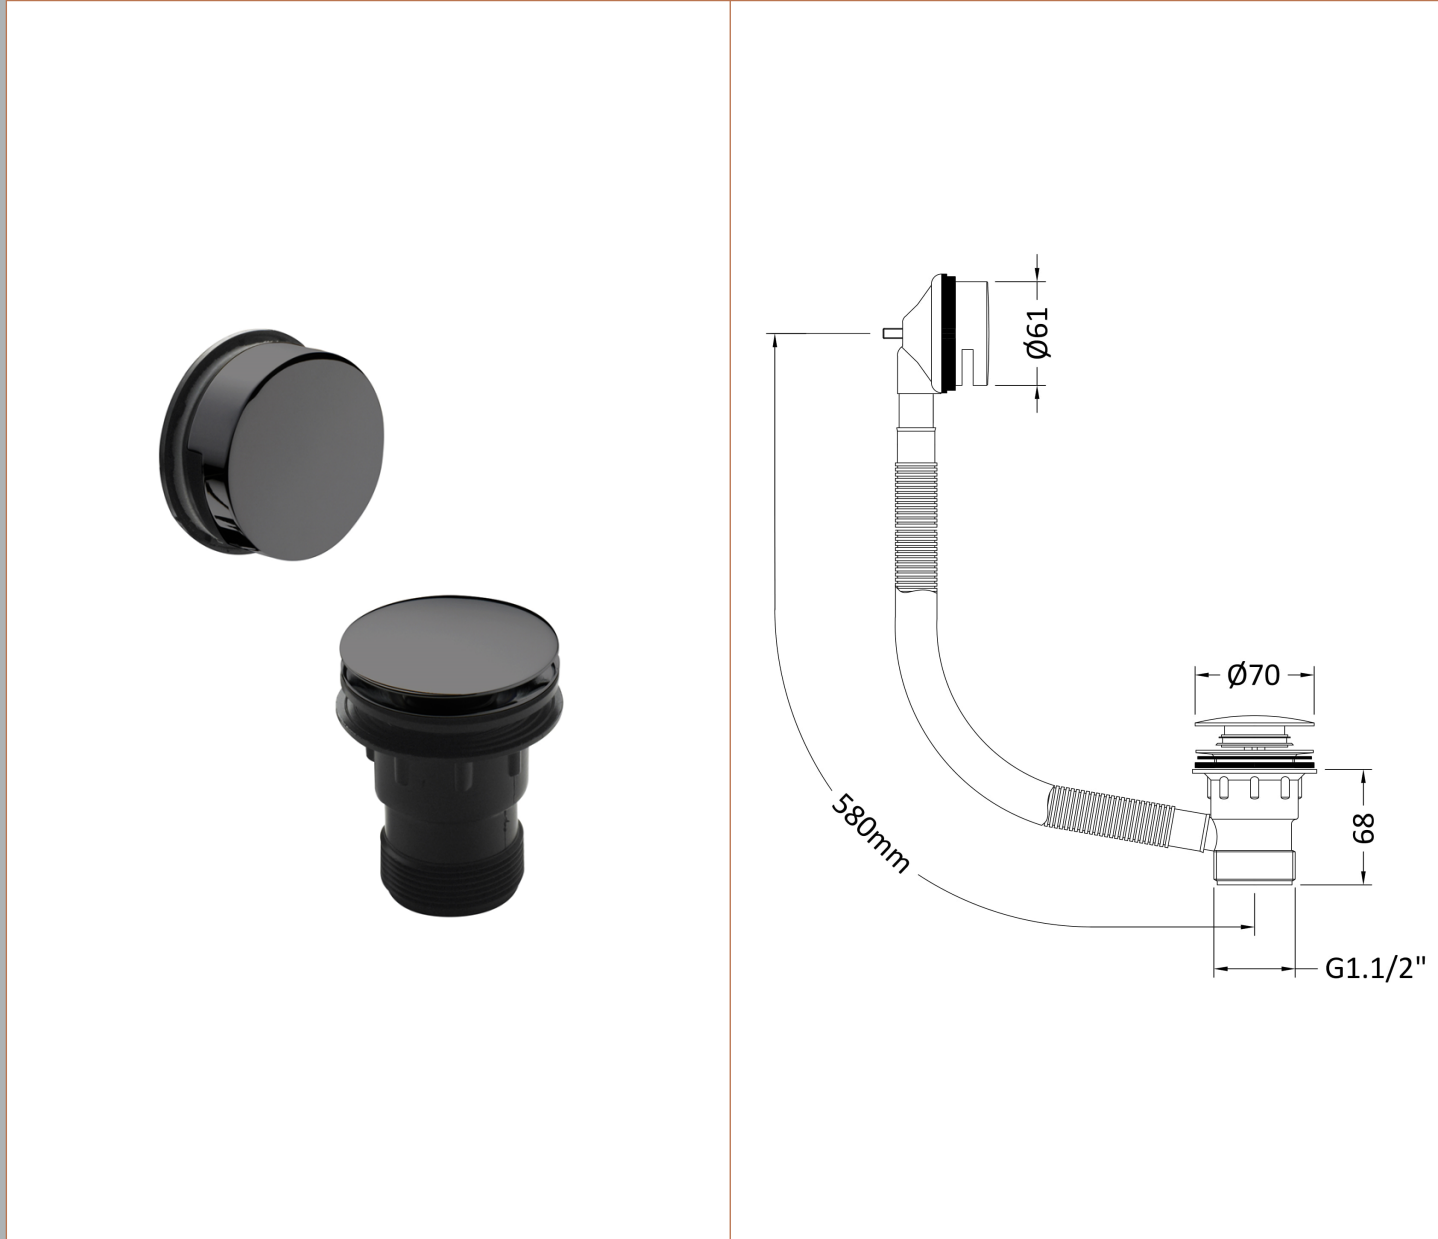

Sales Code: E727

Description: Easyclean Sprung Plug Bath Waste

Product Dimensions

Length (mm):	
Width (mm):	70
Height (mm):	70
Depth (mm):	100
Nett Weight (kg):	0.47

Packaging Dimensions

Height (mm):	75
Width (mm):	120
Depth (mm):	210
Gross Weight (kg):	0.47

Packaging Data

Box Colour:	White Cardboard Box
Box Qty:	1
Label Size:	100 x 50
Label Colour:	White Label
Label Qty:	2

Outer Box Dimensions (If Applicable)

Height (mm):	440
Width (mm):	540
Length (mm):	
Depth (mm):	
Gross Weight (kg):	20
Barcode:	5056462625461

Product Details

Country of Origin:	China
Fitting Instruction:	No
CE & UKCA:	N/A
Product Material:	Brass
Heating Element Wattage:	Not Applicable
Colour/Finish:	Brushed Pewter
Product Diameter:	70mm
Connection Size:	1 1/2"