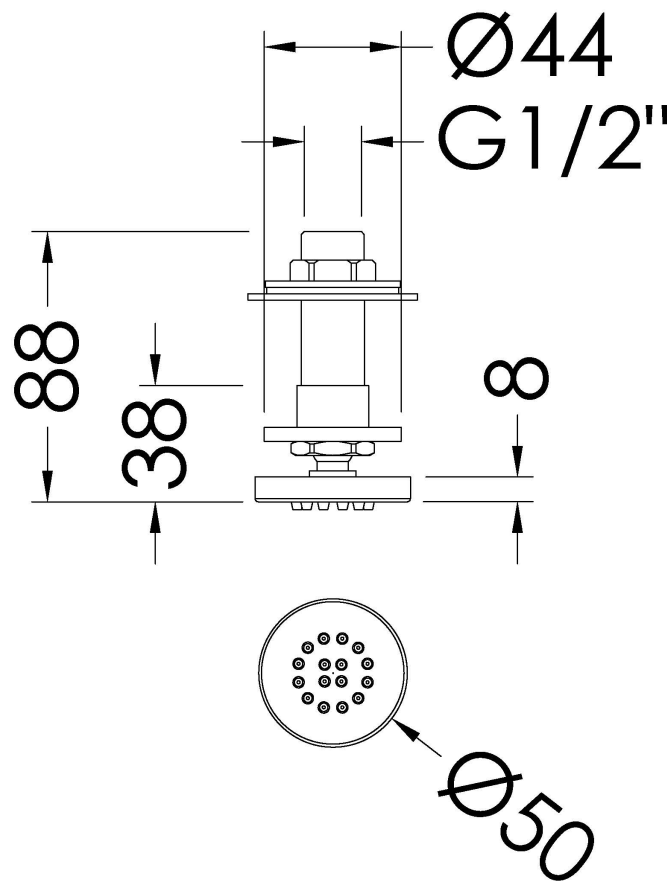

Sales Code: A355

Description: Round Sheer Body Jet

### Product Dimensions

Length (mm):	
Width (mm):	50
Height (mm):	55
Depth (mm):	50
Nett Weight (kg):	0.42

### Packaging Dimensions

Length (mm):	80
Width (mm):	70
Height (mm):	110
Gross Weight (kg):	0.42

### Outer Box Dimensions (If Applicable)

Length (mm):	
Width (mm):	440
Height (mm):	390
Depth (mm):	250
Gross Weight (kg):	21
Barcode:	5055146167662