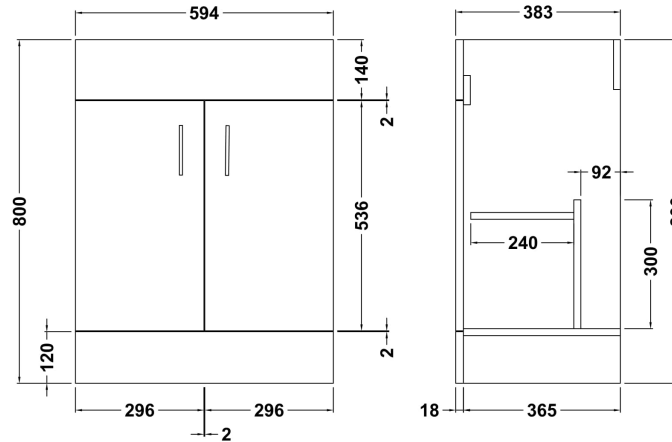

### Product Dimensions

Height (mm):	800
Width (mm):	600
Depth (mm):	385
Nett Weight (kg):	24

### Packaging Dimensions

Height (mm):	410
Width (mm):	635
Depth (mm):	835
Gross Weight (kg):	24

### Outer Box Dimensions (If Applicable)

Height (mm):	
Width (mm):	
Depth (mm):	
Gross Weight (kg):	
Barcode:	5055146194774

### Product Dimensions

Height (mm):	170
Width (mm):	600
Depth (mm):	390
Nett Weight (kg):	10.76