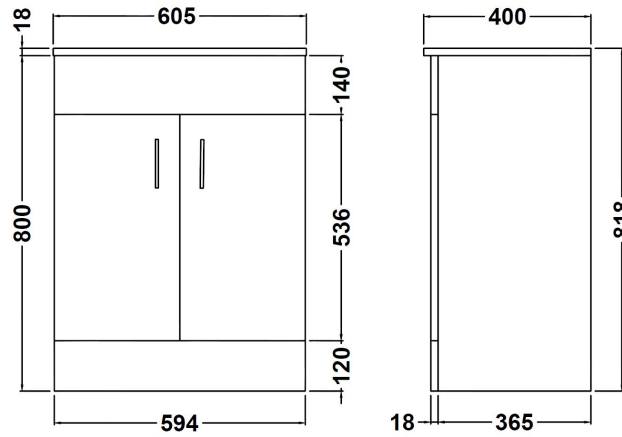

Sales Code: VTMW600

Description: White Minimalist 600mm Basin Unit

Packaging Details

Barcode: 5055146195009