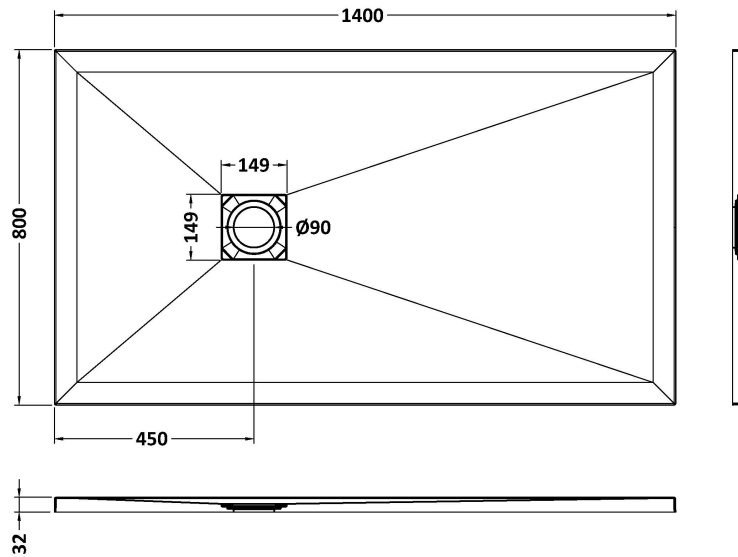

Sales Code: NLT61033

Description: Rectangular Shower Tray 1400X800

Product Dimensions

Length (mm):	1400
Width (mm):	800
Height (mm):	33
Nett Weight (kg):	41.95

Packaging Dimensions

Length (mm):	1440
Width (mm):	840
Height (mm):	73
Gross Weight (kg):	41.95

Packaging Data

Box Colour:	Shrinkwrap & Polystyrene
Box Qty:	1
Label Size:	100 x 50
Label Colour:	White Label
Label Qty:	2

Outer Box Dimensions (If Applicable)

Length (mm):	
Width (mm):	
Height (mm):	
Gross Weight (kg):	
Barcode:	5056462656304

Product Details

Country of Origin:	United Kingdom
Fitting Instruction:	No
CE Certification:	Yes
Colour/Finish:	Slate White
Product Material:	Acrylic Capped ABS Caco3 & Pu
Material Colour Reference:	Slate White
Radius:	0
Waste Required (mm):	90
Compatible with Leg Kit:	No