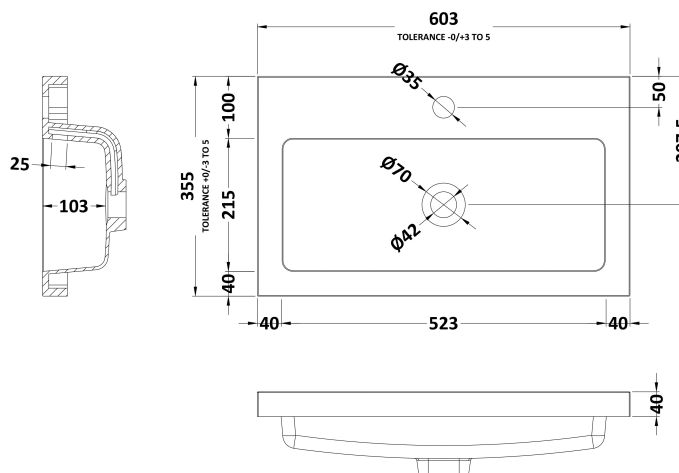

### Packaging Details

Barcode: 5056462679426

**Sales Code:** NVF803

**Description:** 600 Fs 2-Door Unit (335 Deep)

**Product Dimensions**

Height (mm):	800
Width (mm):	600
Depth (mm):	353
Nett Weight (kg):	19.5

**Packaging Dimensions**

Height (mm):	835
Width (mm):	620
Depth (mm):	375
Gross Weight (kg):	20

**Packaging Data**

Box Colour:	Brown Cardboard Box - Printed
Box Qty:	0
Label Size:	0 x 0
Label Colour:	White Label
Label Qty:	2

### Product Dimensions

Height (mm):	355
Width (mm):	603
Depth (mm):	135
Nett Weight (kg):	9.66

### Packaging Dimensions

Height (mm):	410
Width (mm):	200
Depth (mm):	650
Gross Weight (kg):	9.66