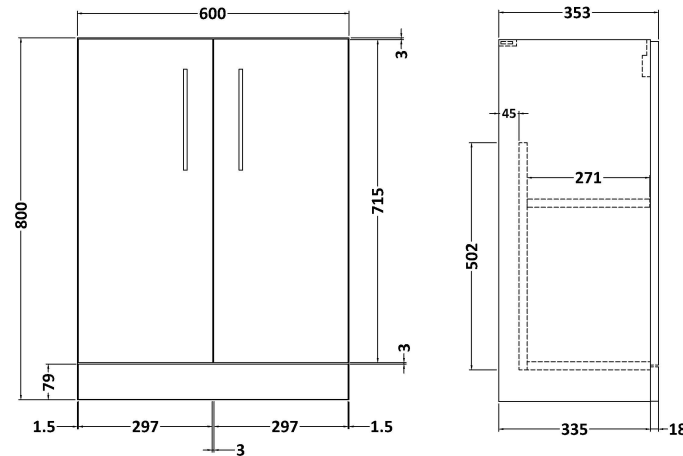

### Packaging Details

Barcode: 5056462679426

**Sales Code:** NVF803

**Description:** 600 Fs 2-Door Unit (335 Deep)

**Product Dimensions**

Height (mm):	800
Width (mm):	600
Depth (mm):	353
Nett Weight (kg):	19.5

**Packaging Dimensions**

Height (mm):	835
Width (mm):	620
Depth (mm):	375
Gross Weight (kg):	20

**Packaging Data**

Box Colour:	Brown Cardboard Box - Printed
Box Qty:	0
Label Size:	0 x 0
Label Colour:	White Label
Label Qty:	2

### Product Dimensions

Height (mm):	355
Width (mm):	603
Depth (mm):	135
Nett Weight (kg):	9.66

### Packaging Dimensions

Height (mm):	410
Width (mm):	200
Depth (mm):	650
Gross Weight (kg):	9.66