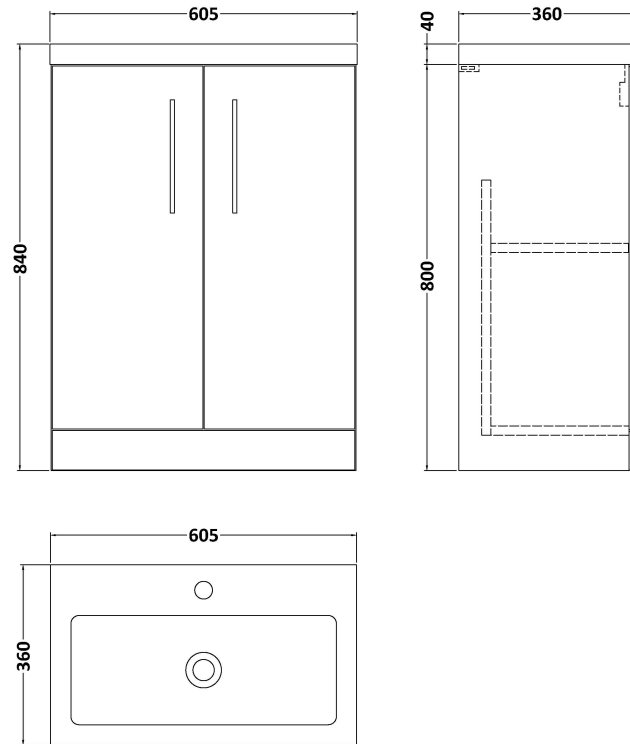

### Packaging Details

Barcode: 5056462679426

**Sales Code:** NVF803

**Description:** 600 Fs 2-Door Unit (335 Deep)

**Product Dimensions**

Height (mm):	800
Width (mm):	600
Depth (mm):	353
Nett Weight (kg):	19.5

**Packaging Dimensions**

Height (mm):	835
Width (mm):	620
Depth (mm):	375
Gross Weight (kg):	20

**Packaging Data**

Box Colour:	Brown Cardboard Box - Printed
Box Qty:	0
Label Size:	0 x 0
Label Colour:	White Label
Label Qty:	2

### Product Dimensions

Height (mm):	355
Width (mm):	603
Depth (mm):	135
Nett Weight (kg):	9.66

### Packaging Dimensions

Height (mm):	410
Width (mm):	200
Depth (mm):	650
Gross Weight (kg):	9.66